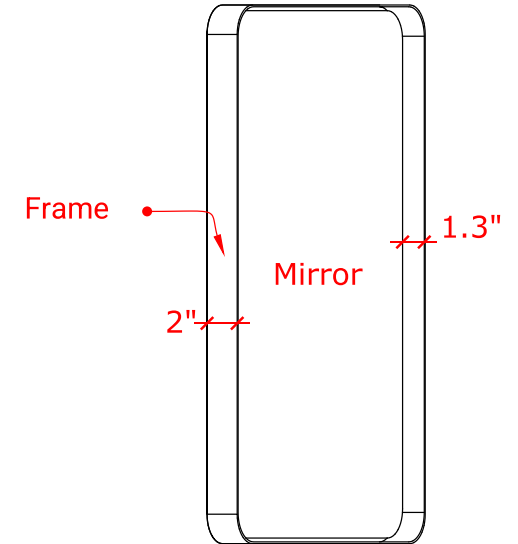

RECTANGULAR METAL MIRROR

ARIEL

MM-11-4030

DIMENSIONS

30" W x 40" H x 2" D

AVAILABLE COLORS

Black

Nickle

FRONT VIEW

SIDE VIEW

BACK VIEW