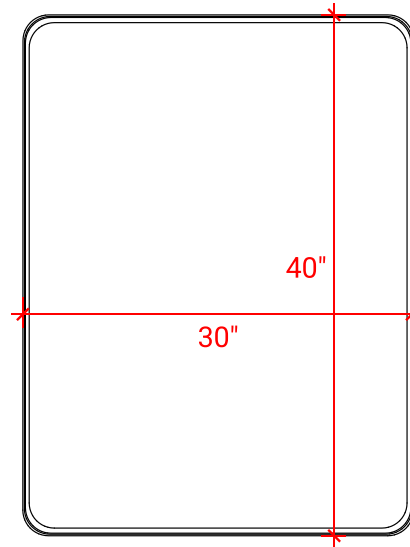

RECTANGULAR METAL MIRROR

ARIEL

MM-11-4030

DIMENSIONS

30" W x 40" H x 2" D

AVAILABLE COLORS

Black

Nickle

FRONT VIEW

SIDE VIEW

BACK VIEW