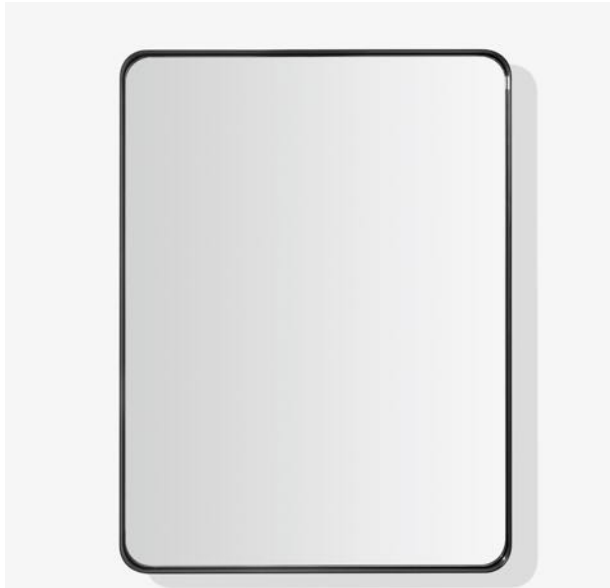

RECTANGULAR METAL MIRROR

ARIEL

MM-11-4030

DIMENSIONS

30" W x 40" H x 2" D

AVAILABLE COLORS

Black

Nickle

FRONT VIEW

SIDE VIEW

BACK VIEW