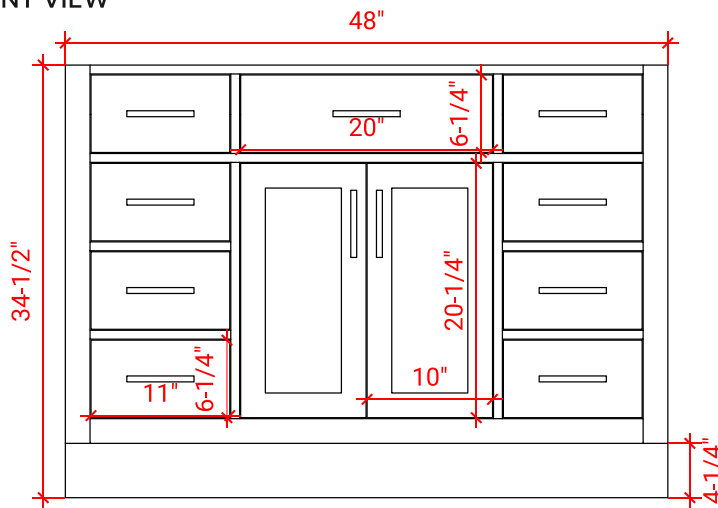

AVAILABLE COLORS

White   Grey   Midnight Blue

FRONT VIEW