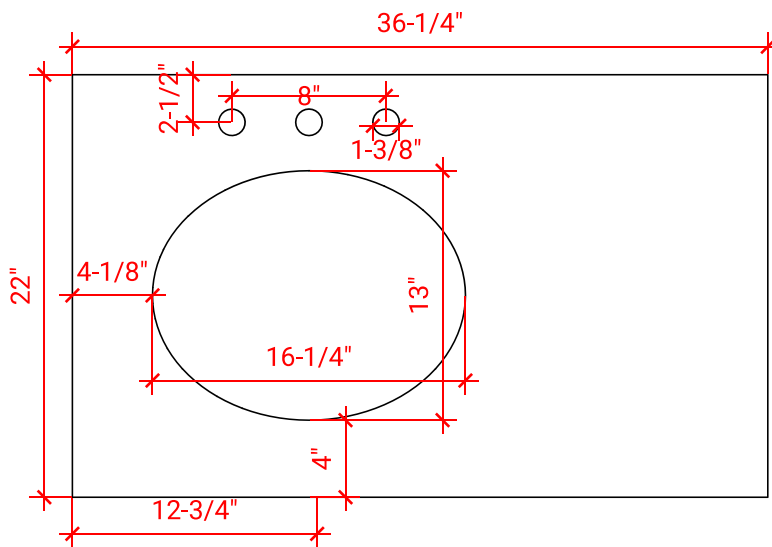

CAMBRIDGE 36" LEFT OFFSET CABINET

ARIEL

A037S-L

BASE CABINET DIMENSIONS

36" W x 21.5" D x 34.5" H

FEATURES

- Solid wood frame & plywood panels
- Dovetail drawers and joints
- Soft closing doors & drawers

HARDWARE FINISHES

OVERALL DIMENSIONS

36.25" W x 22" D x 2" H

COUNTERTOP OPTIONS

Carrara Marble
CW5-037S-L-OVL-CT

FEATURES

- Solid countertop with mitered edges & seams
- Undermount white oval sink
- Pre-drilled for 8" widespread faucet

INCLUDED

- Countertop
- Matching Backsplash
- Oval Sink

COUNTERTOP PLAN VIEW

EDGE SIDE VIEW

THREE DIMENSIONAL COUNTERTOP VIEW