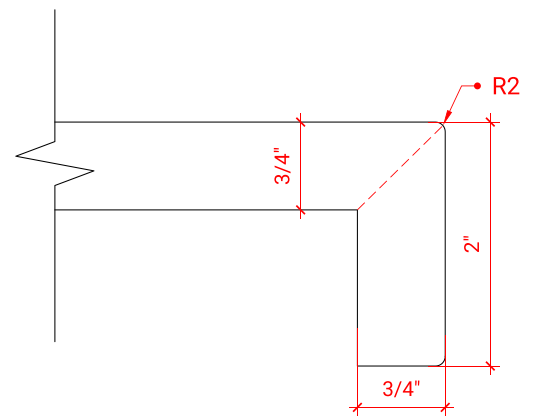

CAMBRIDGE 36" LEFT OFFSET CABINET

ARIEL

A037S-L

BASE CABINET DIMENSIONS

36" W x 21.5" D x 34.5" H

FEATURES

- Solid wood frame & plywood panels
- Dovetail drawers and joints
- Soft closing doors & drawers

HARDWARE FINISHES

OVERALL DIMENSIONS

36.25" W x 22" D x 2" H

COUNTERTOP OPTIONS

Carrara Marble
CW5-037S-L-OVL-CT

FEATURES

- Solid countertop with mitered edges & seams
- Undermount white oval sink
- Pre-drilled for 8" widespread faucet

INCLUDED

- Countertop
- Matching Backsplash
- Oval Sink

COUNTERTOP PLAN VIEW

EDGE SIDE VIEW

THREE DIMENSIONAL COUNTERTOP VIEW