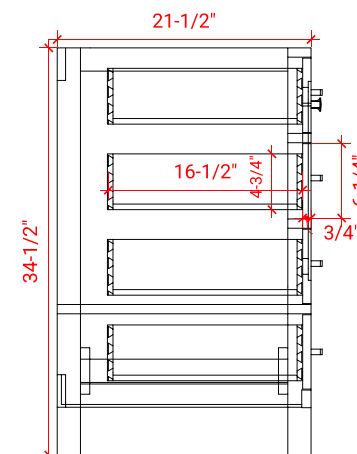

CAMBRIDGE 36" LEFT OFFSET CABINET

ARIEL

A037S-L

BASE CABINET DIMENSIONS

36" W x 21.5" D x 34.5" H

FEATURES

- Solid wood frame & plywood panels
- Dovetail drawers and joints
- Soft closing doors & drawers

HARDWARE FINISHES

Brushed Nickel Satin Brass Matte Black Polished Chrome

AVAILABLE COLORS

White Grey Midnight Blue Espresso

FRONT VIEW

SIDE VIEW

PLAN VIEW

37" LEFT OVAL SINK COUNTERTOP WITH 2 IN. THICKNESS

ARIEL

OVERALL DIMENSIONS

36.25" W x 22" D x 2" H

COUNTERTOP OPTIONS

Carrara Marble
CW5-037S-L-OVL-CT

FEATURES

- Solid countertop with mitered edges & seams
- Undermount white oval sink
- Pre-drilled for 8" widespread faucet

INCLUDED

- Countertop
- Matching Backsplash
- Oval Sink

COUNTERTOP PLAN VIEW

EDGE SIDE VIEW

THREE DIMENSIONAL COUNTERTOP VIEW