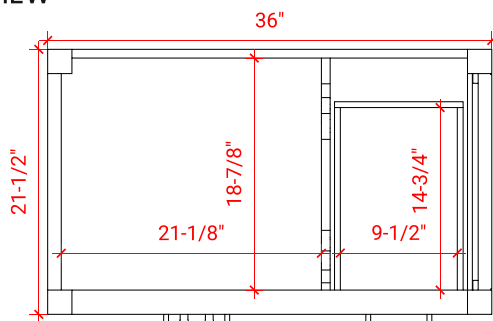

CAMBRIDGE 36" LEFT OFFSET CABINET

ARIEL

A037S-L

BASE CABINET DIMENSIONS

36" W x 21.5" D x 34.5" H

FEATURES

- Solid wood frame & plywood panels
- Dovetail drawers and joints
- Soft closing doors & drawers

HARDWARE FINISHES

Brushed Nickel Satin Brass Matte Black Polished Chrome

AVAILABLE COLORS

White Grey Midnight Blue Espresso

FRONT VIEW

SIDE VIEW

PLAN VIEW

37" LEFT OVAL SINK COUNTERTOP WITH 2 IN. THICKNESS

ARIEL

OVERALL DIMENSIONS

36.25" W x 22" D x 2" H

COUNTERTOP OPTIONS

Carrara Marble
CW5-037S-L-OVL-CT

FEATURES

- Solid countertop with mitered edges & seams
- Undermount white oval sink
- Pre-drilled for 8" widespread faucet

INCLUDED

- Countertop
- Matching Backsplash
- Oval Sink

COUNTERTOP PLAN VIEW

EDGE SIDE VIEW

THREE DIMENSIONAL COUNTERTOP VIEW