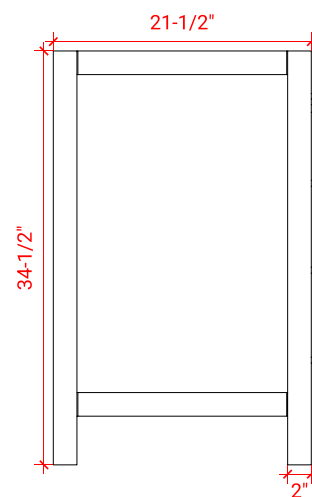

CAMBRIDGE 36" LEFT OFFSET CABINET

ARIEL

A037S-L

BASE CABINET DIMENSIONS

36" W x 21.5" D x 34.5" H

FEATURES

- Solid wood frame & plywood panels
- Dovetail drawers and joints
- Soft closing doors & drawers

HARDWARE FINISHES

Brushed Nickel Satin Brass Matte Black Polished Chrome

AVAILABLE COLORS

White Grey Midnight Blue Espresso

FRONT VIEW

SIDE VIEW

PLAN VIEW

37" LEFT OVAL SINK COUNTERTOP WITH 2 IN. THICKNESS

ARIEL

OVERALL DIMENSIONS

36.25" W x 22" D x 2" H

COUNTERTOP OPTIONS

Carrara Marble
CW5-037S-L-OVL-CT

FEATURES

- Solid countertop with mitered edges & seams
- Undermount white oval sink
- Pre-drilled for 8" widespread faucet

INCLUDED

- Countertop
- Matching Backsplash
- Oval Sink

COUNTERTOP PLAN VIEW

EDGE SIDE VIEW

THREE DIMENSIONAL COUNTERTOP VIEW