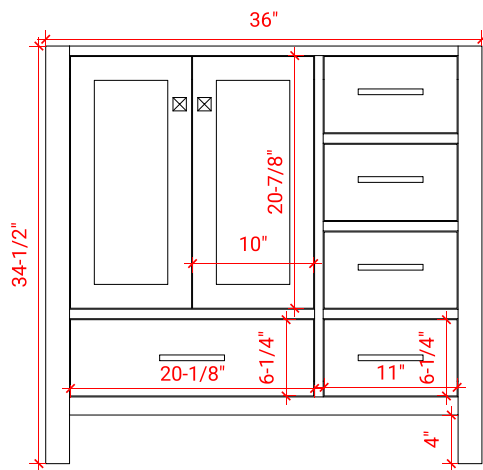

CAMBRIDGE 36" LEFT OFFSET CABINET

ARIEL

A037S-L

BASE CABINET DIMENSIONS

36" W x 21.5" D x 34.5" H

FEATURES

- Solid wood frame & plywood panels
- Dovetail drawers and joints
- Soft closing doors & drawers

HARDWARE FINISHES

Brushed Nickel Satin Brass Matte Black Polished Chrome

AVAILABLE COLORS

White Grey Midnight Blue Espresso

FRONT VIEW

SIDE VIEW

PLAN VIEW

37" LEFT OVAL SINK COUNTERTOP WITH 2 IN. THICKNESS

ARIEL

OVERALL DIMENSIONS

36.25" W x 22" D x 2" H

COUNTERTOP OPTIONS

Carrara Marble
CW5-037S-L-OVL-CT

FEATURES

- Solid countertop with mitered edges & seams
- Undermount white oval sink
- Pre-drilled for 8" widespread faucet

INCLUDED

- Countertop
- Matching Backsplash
- Oval Sink

COUNTERTOP PLAN VIEW

EDGE SIDE VIEW

THREE DIMENSIONAL COUNTERTOP VIEW