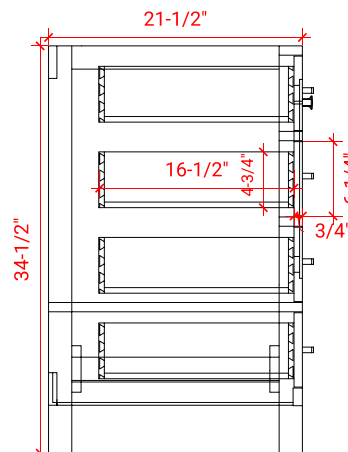

CAMBRIDGE 42" LEFT OFFSET CABINET

ARIEL

A043S-L

BASE CABINET DIMENSIONS

42" W x 21.5" D x 34.5" H

FEATURES

- Solid wood frame & plywood panels
- Dovetail drawers and joints
- Soft closing doors & drawers

HARDWARE FINISHES

Brushed Nickel Satin Brass Matte Black Polished Chrome

AVAILABLE COLORS

White Grey Midnight Blue Espresso

FRONT VIEW

SIDE VIEW

PLAN VIEW

OVERALL DIMENSIONS

42.25" W x 22" D x 2" H

COUNTERTOP OPTIONS

Carrara Marble
CW5-043S-L-OVL-CT

FEATURES

- Solid countertop with mitered edges & seams
- Undermount white oval sink
- Pre-drilled for 8" widespread faucet

INCLUDED

- Countertop
- Matching Backsplash
- Oval Sink

COUNTERTOP PLAN VIEW

EDGE SIDE VIEW

THREE DIMENSIONAL COUNTERTOP VIEW