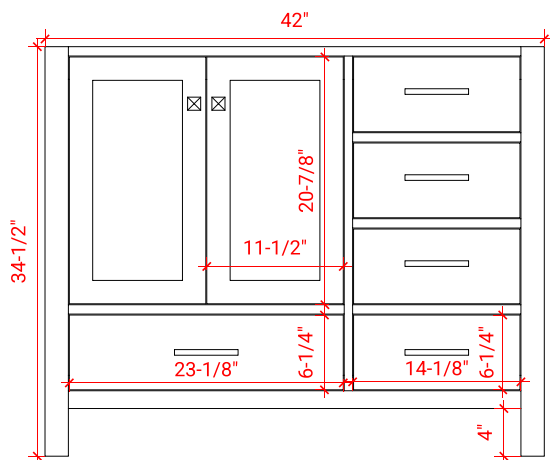

CAMBRIDGE 42" LEFT OFFSET CABINET

ARIEL

A043S-L

BASE CABINET DIMENSIONS

42" W x 21.5" D x 34.5" H

FEATURES

- Solid wood frame & plywood panels
- Dovetail drawers and joints
- Soft closing doors & drawers

HARDWARE FINISHES

Brushed Nickel Satin Brass Matte Black Polished Chrome

AVAILABLE COLORS

White Grey Midnight Blue Espresso

FRONT VIEW

SIDE VIEW

PLAN VIEW

OVERALL DIMENSIONS

42.25" W x 22" D x 2" H

COUNTERTOP OPTIONS

Carrara Marble
CW5-043S-L-OVL-CT

FEATURES

- Solid countertop with mitered edges & seams
- Undermount white oval sink
- Pre-drilled for 8" widespread faucet

INCLUDED

- Countertop
- Matching Backsplash
- Oval Sink

COUNTERTOP PLAN VIEW

EDGE SIDE VIEW

THREE DIMENSIONAL COUNTERTOP VIEW