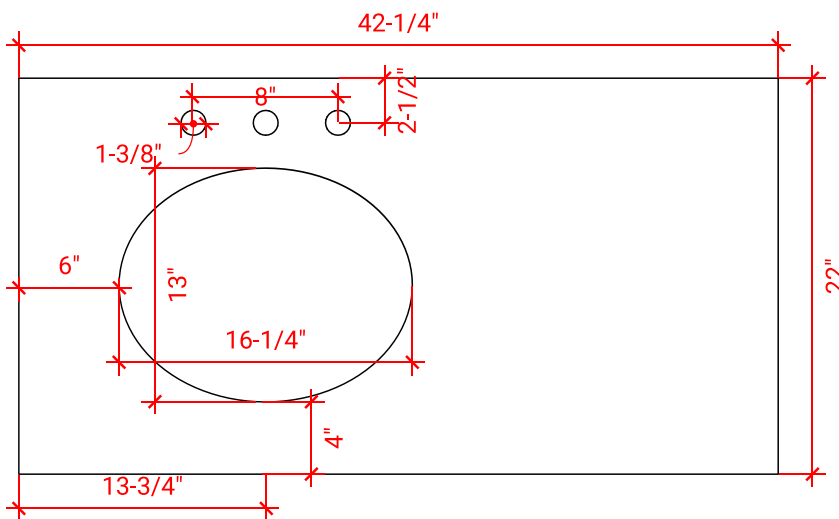

CAMBRIDGE 42" LEFT OFFSET CABINET

ARIEL

A043S-L

BASE CABINET DIMENSIONS

42" W x 21.5" D x 34.5" H

FEATURES

- Solid wood frame & plywood panels
- Dovetail drawers and joints
- Soft closing doors & drawers

HARDWARE FINISHES

Brushed Nickel Satin Brass Matte Black Polished Chrome

AVAILABLE COLORS

White Grey Midnight Blue Espresso

FRONT VIEW

SIDE VIEW

PLAN VIEW

OVERALL DIMENSIONS

42.25" W x 22" D x 2" H

COUNTERTOP OPTIONS

Carrara Marble
CW5-043S-L-OVL-CT

FEATURES

- Solid countertop with mitered edges & seams
- Undermount white oval sink
- Pre-drilled for 8" widespread faucet

INCLUDED

- Countertop
- Matching Backsplash
- Oval Sink

COUNTERTOP PLAN VIEW

EDGE SIDE VIEW

THREE DIMENSIONAL COUNTERTOP VIEW