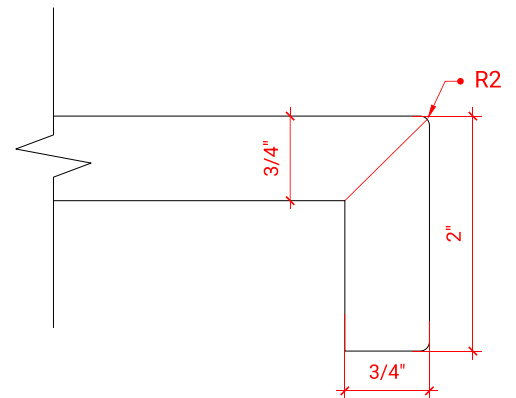

CAMBRIDGE 42" LEFT OFFSET CABINET

ARIEL

A043S-L

BASE CABINET DIMENSIONS

42" W x 21.5" D x 34.5" H

FEATURES

- Solid wood frame & plywood panels
- Dovetail drawers and joints
- Soft closing doors & drawers

HARDWARE FINISHES

Brushed Nickel Satin Brass Matte Black Polished Chrome

AVAILABLE COLORS

White Grey Midnight Blue Espresso

FRONT VIEW

SIDE VIEW

PLAN VIEW

OVERALL DIMENSIONS

42.25" W x 22" D x 2" H

COUNTERTOP OPTIONS

Carrara Marble
CW5-043S-L-OVL-CT

FEATURES

- Solid countertop with mitered edges & seams
- Undermount white oval sink
- Pre-drilled for 8" widespread faucet

INCLUDED

- Countertop
- Matching Backsplash
- Oval Sink

COUNTERTOP PLAN VIEW

EDGE SIDE VIEW

THREE DIMENSIONAL COUNTERTOP VIEW