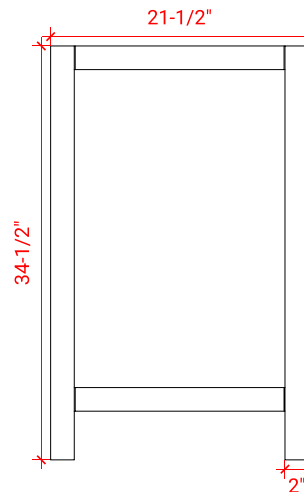

CAMBRIDGE 42" LEFT OFFSET CABINET

ARIEL

A043S-L

BASE CABINET DIMENSIONS

42" W x 21.5" D x 34.5" H

FEATURES

- Solid wood frame & plywood panels
- Dovetail drawers and joints
- Soft closing doors & drawers

HARDWARE FINISHES

Brushed Nickel Satin Brass Matte Black Polished Chrome

AVAILABLE COLORS

White Grey Midnight Blue Espresso

FRONT VIEW

SIDE VIEW

PLAN VIEW

OVERALL DIMENSIONS

42.25" W x 22" D x 2" H

COUNTERTOP OPTIONS

Carrara Marble
CW5-043S-L-OVL-CT

FEATURES

- Solid countertop with mitered edges & seams
- Undermount white oval sink
- Pre-drilled for 8" widespread faucet

INCLUDED

- Countertop
- Matching Backsplash
- Oval Sink

COUNTERTOP PLAN VIEW

EDGE SIDE VIEW

THREE DIMENSIONAL COUNTERTOP VIEW