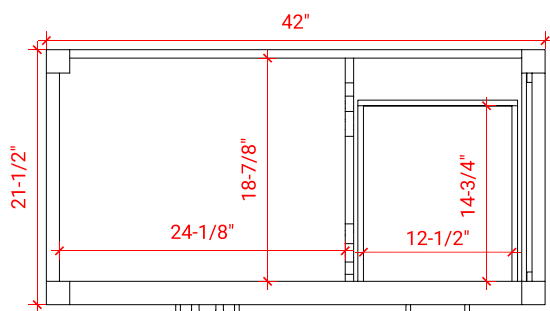

CAMBRIDGE 42" LEFT OFFSET CABINET

ARIEL

A043S-L

BASE CABINET DIMENSIONS

42" W x 21.5" D x 34.5" H

FEATURES

- Solid wood frame & plywood panels
- Dovetail drawers and joints
- Soft closing doors & drawers

HARDWARE FINISHES

Brushed Nickel Satin Brass Matte Black Polished Chrome

AVAILABLE COLORS

White Grey Midnight Blue Espresso

FRONT VIEW

SIDE VIEW

PLAN VIEW

OVERALL DIMENSIONS

42.25" W x 22" D x 2" H

COUNTERTOP PLAN VIEW

EDGE SIDE VIEW

THREE DIMENSIONAL COUNTERTOP VIEW