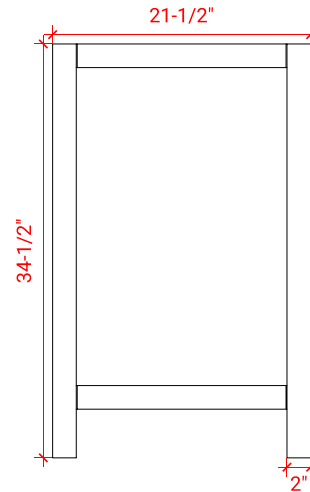

CAMBRIDGE 42" LEFT OFFSET CABINET

ARIEL

A043S-L

BASE CABINET DIMENSIONS

42" W x 21.5" D x 34.5" H

FEATURES

- Solid wood frame & plywood panels
- Dovetail drawers and joints
- Soft closing doors & drawers

HARDWARE FINISHES

Brushed Nickel Satin Brass Matte Black Polished Chrome

AVAILABLE COLORS

White Grey Midnight Blue Espresso

FRONT VIEW

SIDE VIEW

PLAN VIEW

43" LEFT RECTANGLE SINK COUNTERTOP WITH 2 IN. THICKNESS

ARIEL

OVERALL DIMENSIONS

42.25" W x 22" D x 2" H

COUNTERTOP OPTIONS

Carrara Marble
CW5-043S-L-REC-CT

FEATURES

- Solid countertop with mitered edges & seams
- Undermount white rectangular sink
- Pre-drilled for 8" widespread faucet

INCLUDED

- Countertop
- Matching Backsplash
- Rectangle Sink

COUNTERTOP PLAN VIEW

EDGE SIDE VIEW

THREE DIMENSIONAL COUNTERTOP VIEW