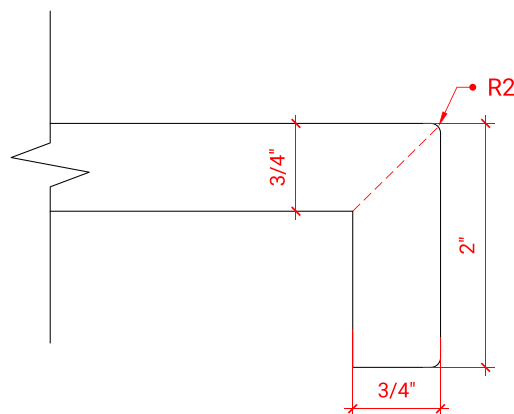

CAMBRIDGE 42" LEFT OFFSET CABINET

ARIEL

A043S-L

BASE CABINET DIMENSIONS

42" W x 21.5" D x 34.5" H

FEATURES

- Solid wood frame & plywood panels
- Dovetail drawers and joints
- Soft closing doors & drawers

HARDWARE FINISHES

OVERALL DIMENSIONS

42.25" W x 22" D x 2" H

COUNTERTOP OPTIONS

Carrara Marble
CW5-043S-L-REC-CT

FEATURES

- Solid countertop with mitered edges & seams
- Undermount white rectangular sink
- Pre-drilled for 8" widespread faucet

INCLUDED

- Countertop
- Matching Backsplash
- Rectangle Sink

COUNTERTOP PLAN VIEW

EDGE SIDE VIEW

THREE DIMENSIONAL COUNTERTOP VIEW