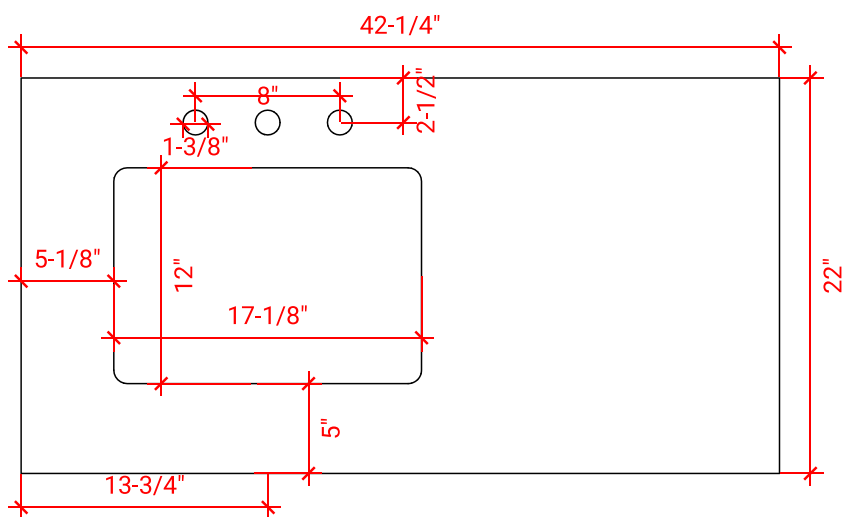

CAMBRIDGE 42" LEFT OFFSET CABINET

ARIEL

A043S-L

BASE CABINET DIMENSIONS

42" W x 21.5" D x 34.5" H

FEATURES

- Solid wood frame & plywood panels
- Dovetail drawers and joints
- Soft closing doors & drawers

HARDWARE FINISHES

OVERALL DIMENSIONS

42.25" W x 22" D x 2" H

COUNTERTOP OPTIONS

Carrara Marble
CW5-043S-L-REC-CT

FEATURES

- Solid countertop with mitered edges & seams
- Undermount white rectangular sink
- Pre-drilled for 8" widespread faucet

INCLUDED

- Countertop
- Matching Backsplash
- Rectangle Sink

COUNTERTOP PLAN VIEW

EDGE SIDE VIEW

THREE DIMENSIONAL COUNTERTOP VIEW