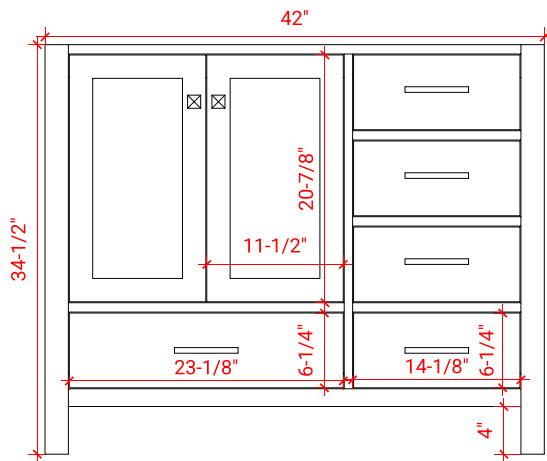

CAMBRIDGE 42" LEFT OFFSET CABINET

ARIEL

A043S-L

BASE CABINET DIMENSIONS

42" W x 21.5" D x 34.5" H

FEATURES

- Solid wood frame & plywood panels
- Dovetail drawers and joints
- Soft closing doors & drawers

HARDWARE FINISHES

Brushed Nickel Satin Brass Matte Black Polished Chrome

AVAILABLE COLORS

White Grey Midnight Blue Espresso

FRONT VIEW

SIDE VIEW

PLAN VIEW

43" LEFT RECTANGLE SINK COUNTERTOP WITH 2 IN. THICKNESS

ARIEL

OVERALL DIMENSIONS

42.25" W x 22" D x 2" H

COUNTERTOP OPTIONS

Carrara Marble
CW5-043S-L-REC-CT

FEATURES

- Solid countertop with mitered edges & seams
- Undermount white rectangular sink
- Pre-drilled for 8" widespread faucet

INCLUDED

- Countertop
- Matching Backsplash
- Rectangle Sink

COUNTERTOP PLAN VIEW

EDGE SIDE VIEW

THREE DIMENSIONAL COUNTERTOP VIEW