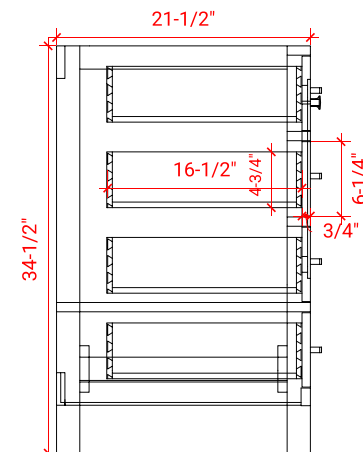

CAMBRIDGE 42" LEFT OFFSET CABINET

ARIEL

A043S-L

BASE CABINET DIMENSIONS

42" W x 21.5" D x 34.5" H

FEATURES

- Solid wood frame & plywood panels
- Dovetail drawers and joints
- Soft closing doors & drawers

HARDWARE FINISHES

Brushed Nickel Satin Brass Matte Black Polished Chrome

AVAILABLE COLORS

White Grey Midnight Blue Espresso

FRONT VIEW

SIDE VIEW

PLAN VIEW

43" LEFT RECTANGLE SINK COUNTERTOP WITH 2 IN. THICKNESS

ARIEL

OVERALL DIMENSIONS

42.25" W x 22" D x 2" H

COUNTERTOP OPTIONS

Carrara Marble
CW5-043S-L-REC-CT

FEATURES

- Solid countertop with mitered edges & seams
- Undermount white rectangular sink
- Pre-drilled for 8" widespread faucet

INCLUDED

- Countertop
- Matching Backsplash
- Rectangle Sink

COUNTERTOP PLAN VIEW

EDGE SIDE VIEW

THREE DIMENSIONAL COUNTERTOP VIEW