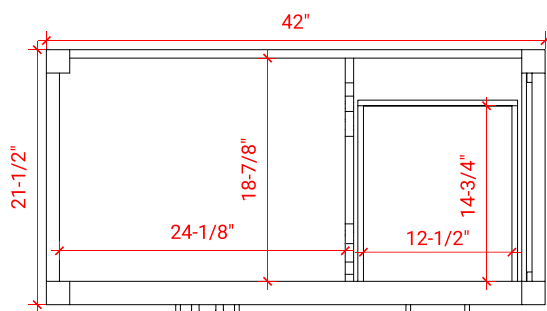

CAMBRIDGE 42" LEFT OFFSET CABINET

ARIEL

A043S-L

BASE CABINET DIMENSIONS

42" W x 21.5" D x 34.5" H

FEATURES

- Solid wood frame & plywood panels
- Dovetail drawers and joints
- Soft closing doors & drawers

HARDWARE FINISHES

Brushed Nickel Satin Brass Matte Black Polished Chrome

AVAILABLE COLORS

White Grey Midnight Blue Espresso

FRONT VIEW

SIDE VIEW

PLAN VIEW

43" LEFT RECTANGLE SINK COUNTERTOP WITH 2 IN. THICKNESS

ARIEL

OVERALL DIMENSIONS

42.25" W x 22" D x 2" H

COUNTERTOP OPTIONS

Carrara Marble
CW5-043S-L-REC-CT

FEATURES

- Solid countertop with mitered edges & seams
- Undermount white rectangular sink
- Pre-drilled for 8" widespread faucet

INCLUDED

- Countertop
- Matching Backsplash
- Rectangle Sink

COUNTERTOP PLAN VIEW

EDGE SIDE VIEW

THREE DIMENSIONAL COUNTERTOP VIEW