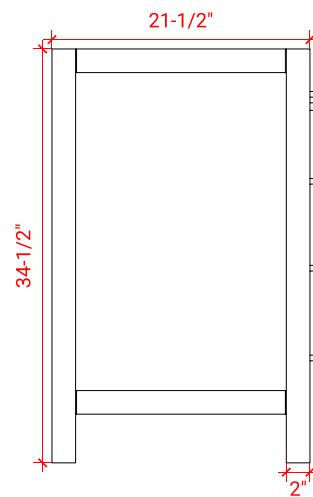

CAMBRIDGE 54" SINGLE SINK BASE CABINET

ARIEL

A055S

BASE CABINET DIMENSIONS

54" W x 21.5" D x 34.5" H

FEATURES

- Solid wood frame & plywood panels
- Dovetail drawers and joints
- Soft closing doors & drawers

HARDWARE FINISHES

Brushed Nickel   Satin Brass   Matte Black   Polished Chrome

AVAILABLE COLORS

White   Grey   Midnight Blue   Espresso

SIDE VIEW