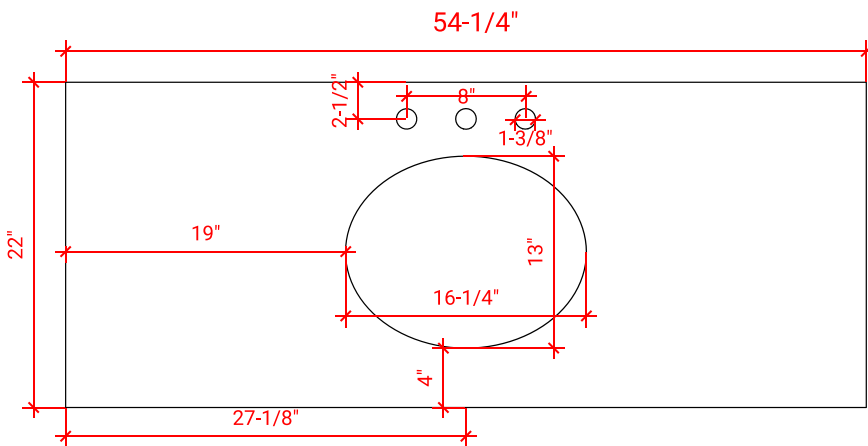

55" SINGLE OVAL SINK COUNTERTOP WITH 2 IN. THICKNESS

ARIEL

OVERALL DIMENSIONS

54.25" W x 22" D x 2" H

COUNTERTOP OPTIONS

FEATURES

- Solid countertop with mitered edges & seams
- Undermount white oval sink
- Pre-drilled for 8" widespread faucet

INCLUDED

- Countertop
- Matching Backsplash
- Oval Sink

COUNTERTOP PLAN VIEW