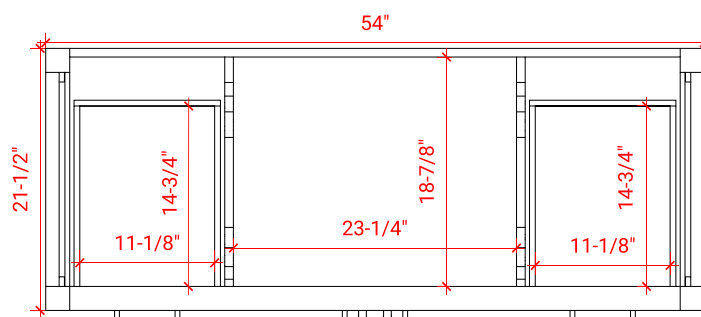

CAMBRIDGE 54" SINGLE SINK BASE CABINET

ARIEL

A055S

BASE CABINET DIMENSIONS

54" W x 21.5" D x 34.5" H

FEATURES

- Solid wood frame & plywood panels
- Dovetail drawers and joints
- Soft closing doors & drawers

HARDWARE FINISHES

Brushed Nickel   Satin Brass   Matte Black   Polished Chrome

AVAILABLE COLORS

White   Grey   Midnight Blue   Espresso

PLAN VIEW