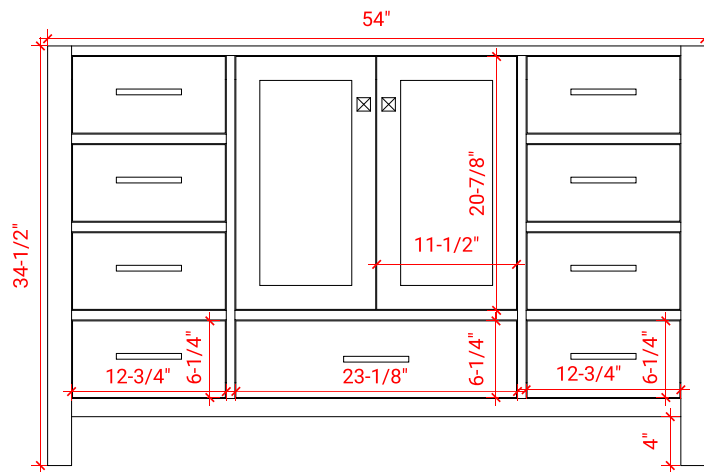

AVAILABLE COLORS

White   Grey   Midnight Blue   Espresso

FRONT VIEW