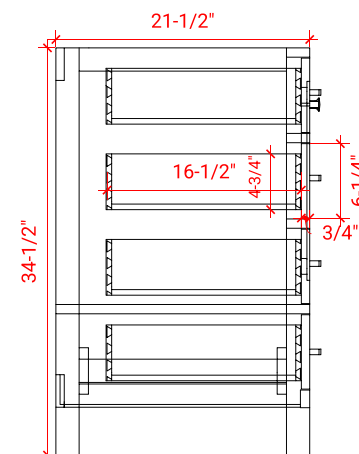

CAMBRIDGE 54" SINGLE SINK BASE CABINET

ARIEL

A055S

BASE CABINET DIMENSIONS

54" W x 21.5" D x 34.5" H

FEATURES

- Solid wood frame & plywood panels
- Dovetail drawers and joints
- Soft closing doors & drawers

HARDWARE FINISHES

Brushed Nickel   Satin Brass   Matte Black   Polished Chrome

AVAILABLE COLORS

White   Grey   Midnight Blue   Espresso

PLAN VIEW