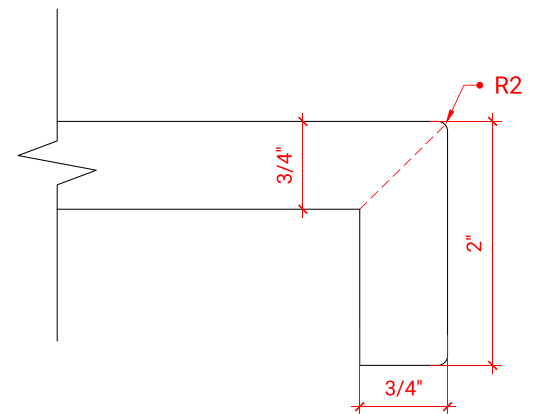

EDGE SIDE VIEW