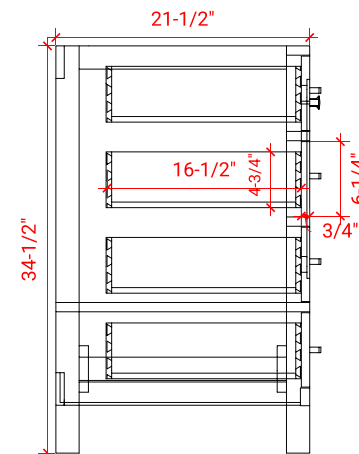

CAMBRIDGE 54" SINGLE SINK BASE CABINET

ARIEL

A055S

BASE CABINET DIMENSIONS

54" W x 21.5" D x 34.5" H

FEATURES

- Solid wood frame & plywood panels
- Dovetail drawers and joints
- Soft closing doors & drawers

HARDWARE FINISHES

Brushed Nickel   Satin Brass   Matte Black   Polished Chrome

AVAILABLE COLORS

White   Grey   Midnight Blue   Espresso

PLAN VIEW