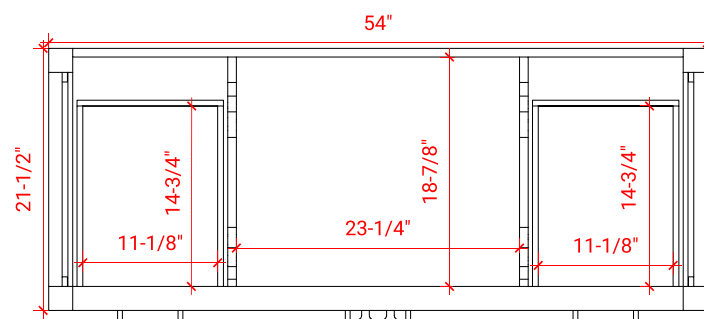

CAMBRIDGE 54" SINGLE SINK BASE CABINET

ARIEL

A055S

BASE CABINET DIMENSIONS

54" W x 21.5" D x 34.5" H

FEATURES

- Solid wood frame & plywood panels
- Dovetail drawers and joints
- Soft closing doors & drawers

HARDWARE FINISHES

Brushed Nickel Satin Brass Matte Black Polished Chrome

AVAILABLE COLORS

White Grey Midnight Blue Espresso

FRONT VIEW

SIDE VIEW

PLAN VIEW

55" SINGLE RECTANGLE SINK COUNTERTOP WITH 2 IN. THICKNESS

ARIEL

OVERALL DIMENSIONS

54.25" W x 22" D x 2" H

COUNTERTOP OPTIONS

Carrara Marble
CW5-055S-REC-CT

FEATURES

- Solid countertop with mitered edges & seams
- Undermount white rectangular sink
- Pre-drilled for 8" widespread faucet

INCLUDED

- Countertop
- Matching Backsplash
- Rectangle Sink

COUNTERTOP PLAN VIEW

EDGE SIDE VIEW

THREE DIMENSIONAL COUNTERTOP VIEW