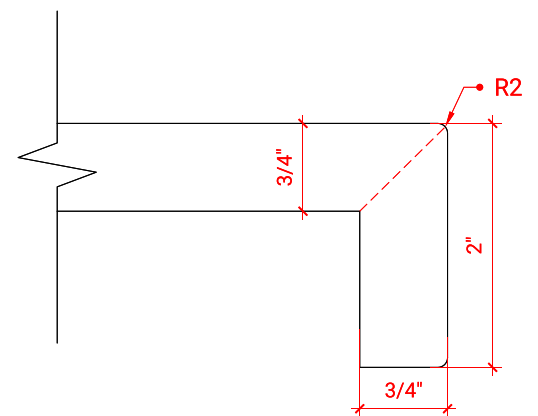

CAMBRIDGE 54" SINGLE SINK BASE CABINET

ARIEL

A055S

BASE CABINET DIMENSIONS

54" W x 21.5" D x 34.5" H

FEATURES

- Solid wood frame & plywood panels
- Dovetail drawers and joints
- Soft closing doors & drawers

ARIEL

OVERALL DIMENSIONS

54.25" W x 22" D x 2" H

COUNTERTOP OPTIONS

Carrara Marble
CW5-055S-REC-CT

FEATURES

- Solid countertop with mitered edges & seams
- Undermount white rectangular sink
- Pre-drilled for 8" widespread faucet

INCLUDED

- Countertop
- Matching Backsplash
- Rectangle Sink

COUNTERTOP PLAN VIEW

EDGE SIDE VIEW

THREE DIMENSIONAL COUNTERTOP VIEW