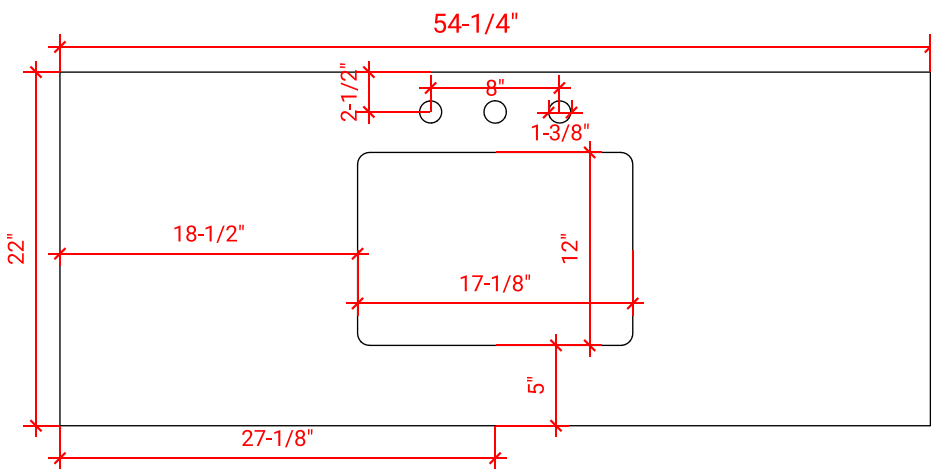

CAMBRIDGE 54" SINGLE SINK BASE CABINET

ARIEL

A055S

BASE CABINET DIMENSIONS

54" W x 21.5" D x 34.5" H

FEATURES

- Solid wood frame & plywood panels
- Dovetail drawers and joints
- Soft closing doors & drawers

ARIEL

OVERALL DIMENSIONS

54.25" W x 22" D x 2" H

COUNTERTOP OPTIONS

Carrara Marble
CW5-055S-REC-CT

FEATURES

- Solid countertop with mitered edges & seams
- Undermount white rectangular sink
- Pre-drilled for 8" widespread faucet

INCLUDED

- Countertop
- Matching Backsplash
- Rectangle Sink

COUNTERTOP PLAN VIEW

EDGE SIDE VIEW

THREE DIMENSIONAL COUNTERTOP VIEW