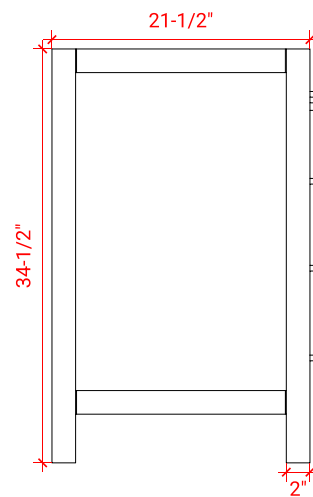

CAMBRIDGE 54" SINGLE SINK BASE CABINET

ARIEL

A055S

BASE CABINET DIMENSIONS

54" W x 21.5" D x 34.5" H

FEATURES

- Solid wood frame & plywood panels
- Dovetail drawers and joints
- Soft closing doors & drawers

HARDWARE FINISHES

Brushed Nickel Satin Brass Matte Black Polished Chrome

AVAILABLE COLORS

White Grey Midnight Blue Espresso

FRONT VIEW

SIDE VIEW

PLAN VIEW

55" SINGLE RECTANGLE SINK COUNTERTOP WITH 2 IN. THICKNESS

ARIEL

OVERALL DIMENSIONS

54.25" W x 22" D x 2" H

COUNTERTOP OPTIONS

Carrara Marble
CW5-055S-REC-CT

FEATURES

- Solid countertop with mitered edges & seams
- Undermount white rectangular sink
- Pre-drilled for 8" widespread faucet

INCLUDED

- Countertop
- Matching Backsplash
- Rectangle Sink

COUNTERTOP PLAN VIEW

EDGE SIDE VIEW

THREE DIMENSIONAL COUNTERTOP VIEW