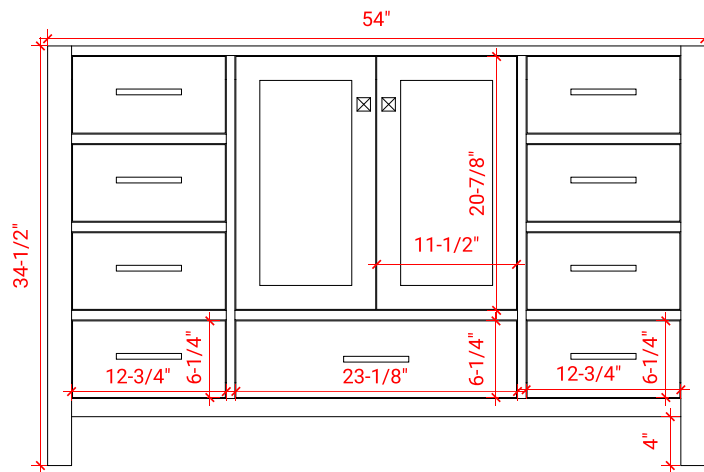

CAMBRIDGE 54" SINGLE SINK BASE CABINET

ARIEL

A055S

BASE CABINET DIMENSIONS

54" W x 21.5" D x 34.5" H

FEATURES

- Solid wood frame & plywood panels
- Dovetail drawers and joints
- Soft closing doors & drawers

HARDWARE FINISHES

Brushed Nickel Satin Brass Matte Black Polished Chrome

AVAILABLE COLORS

White Grey Midnight Blue Espresso

FRONT VIEW

SIDE VIEW

PLAN VIEW

55" SINGLE RECTANGLE SINK COUNTERTOP WITH 2 IN. THICKNESS

ARIEL

OVERALL DIMENSIONS

54.25" W x 22" D x 2" H

COUNTERTOP OPTIONS

Carrara Marble
CW5-055S-REC-CT

FEATURES

- Solid countertop with mitered edges & seams
- Undermount white rectangular sink
- Pre-drilled for 8" widespread faucet

INCLUDED

- Countertop
- Matching Backsplash
- Rectangle Sink

COUNTERTOP PLAN VIEW

EDGE SIDE VIEW

THREE DIMENSIONAL COUNTERTOP VIEW