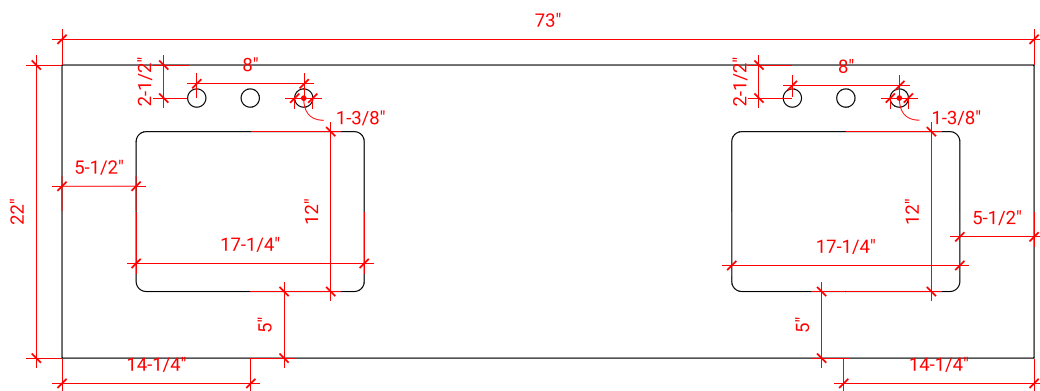

HAMLET 73" DOUBLE SINK CABINET

ARIEL

F073D

BASE CABINET DIMENSIONS

72" W x 21.5" D x 34.5" H

FEATURES

- Solid wood frame & plywood panels
- Dovetail drawers and joints
- Soft closing doors & drawers

HARDWARE FINISHES

AVAILABLE COLORS

FRONT VIEW

SIDE VIEW

PLAN VIEW

73" DOUBLE RECTANGLE SINK THIN COUNTERTOP

OVERALL DIMENSIONS

73" W x 22" D x 1.5" H

COUNTERTOP OPTIONS

Carrara Marble
CW-073D-REC-CT

White Quartz
WQ-073D-REC-CT

FEATURES

- Solid countertop with mitered edges & seams
- Undermount white rectangular sink
- Pre-drilled for 8" widespread faucet

INCLUDED

- Countertop
- Matching Backsplash
- Sink

COUNTERTOP PLAN VIEW

EDGE SIDE VIEW

THREE DIMENSIONAL COUNTERTOP VIEW