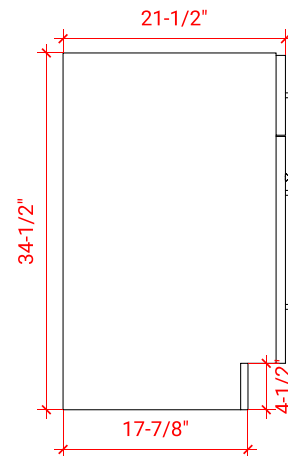

HAMLET 73" DOUBLE SINK CABINET

ARIEL

F073D

BASE CABINET DIMENSIONS

72" W x 21.5" D x 34.5" H

FEATURES

- Solid wood frame & plywood panels
- Dovetail drawers and joints
- Soft closing doors & drawers

HARDWARE FINISHES

AVAILABLE COLORS

FRONT VIEW

SIDE VIEW

PLAN VIEW

73" DOUBLE RECTANGLE SINK THIN COUNTERTOP

OVERALL DIMENSIONS

73" W x 22" D x 1.5" H

COUNTERTOP OPTIONS

COUNTERTOP PLAN VIEW

EDGE SIDE VIEW

THREE DIMENSIONAL COUNTERTOP VIEW