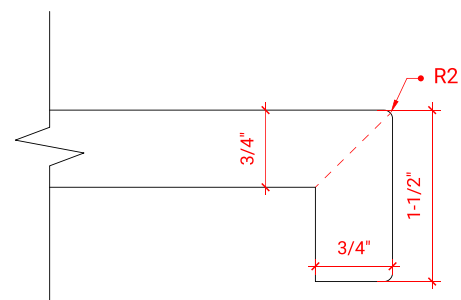

HAMLET 73" DOUBLE SINK CABINET

ARIEL

F073D

BASE CABINET DIMENSIONS

72" W x 21.5" D x 34.5" H

FEATURES

- Solid wood frame & plywood panels
- Dovetail drawers and joints
- Soft closing doors & drawers

HARDWARE FINISHES

AVAILABLE COLORS

FRONT VIEW

SIDE VIEW

PLAN VIEW

73" DOUBLE RECTANGLE SINK THIN COUNTERTOP

OVERALL DIMENSIONS

73" W x 22" D x 1.5" H

COUNTERTOP OPTIONS

Carrara Marble
CW-073D-REC-CT

White Quartz
WQ-073D-REC-CT

FEATURES

- Solid countertop with mitered edges & seams
- Undermount white rectangular sink
- Pre-drilled for 8" widespread faucet

INCLUDED

- Countertop
- Matching Backsplash
- Sink

COUNTERTOP PLAN VIEW

EDGE SIDE VIEW

THREE DIMENSIONAL COUNTERTOP VIEW