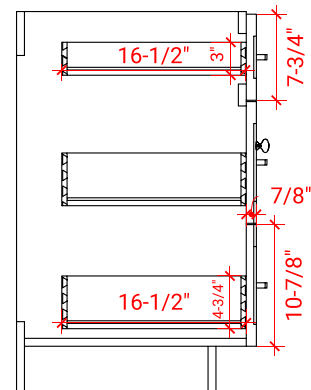

HAMLET 73" DOUBLE SINK CABINET

ARIEL

F073D

BASE CABINET DIMENSIONS

72" W x 21.5" D x 34.5" H

FEATURES

- Solid wood frame & plywood panels
- Dovetail drawers and joints
- Soft closing doors & drawers

HARDWARE FINISHES

AVAILABLE COLORS

FRONT VIEW

SIDE VIEW

PLAN VIEW

73" DOUBLE RECTANGLE SINK THIN COUNTERTOP

OVERALL DIMENSIONS

73" W x 22" D x 1.5" H

COUNTERTOP OPTIONS

COUNTERTOP PLAN VIEW

EDGE SIDE VIEW

THREE DIMENSIONAL COUNTERTOP VIEW