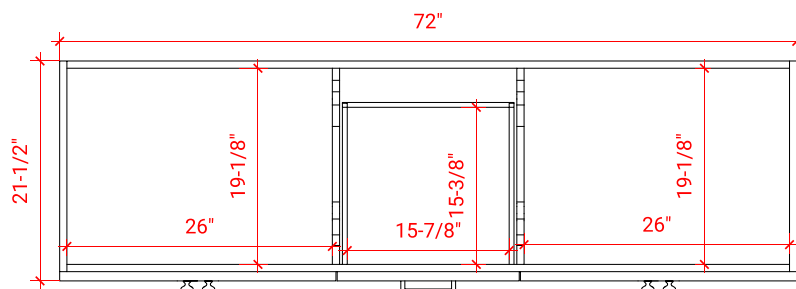

HAMLET 73" DOUBLE SINK CABINET

ARIEL

F073D

BASE CABINET DIMENSIONS

72" W x 21.5" D x 34.5" H

FEATURES

- Solid wood frame & plywood panels
- Dovetail drawers and joints
- Soft closing doors & drawers

HARDWARE FINISHES

AVAILABLE COLORS

FRONT VIEW

SIDE VIEW

PLAN VIEW

73" DOUBLE RECTANGLE SINK THIN COUNTERTOP

OVERALL DIMENSIONS

73" W x 22" D x 1.5" H

COUNTERTOP OPTIONS

COUNTERTOP PLAN VIEW

EDGE SIDE VIEW

THREE DIMENSIONAL COUNTERTOP VIEW