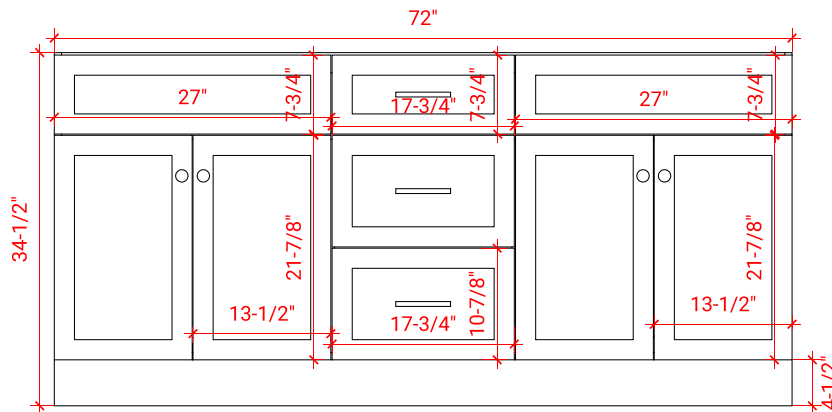

HAMLET 73" DOUBLE SINK CABINET

ARIEL

F073D

BASE CABINET DIMENSIONS

72" W x 21.5" D x 34.5" H

FEATURES

- Solid wood frame & plywood panels
- Dovetail drawers and joints
- Soft closing doors & drawers

HARDWARE FINISHES

AVAILABLE COLORS

FRONT VIEW

SIDE VIEW

PLAN VIEW

73" DOUBLE RECTANGLE SINK THIN COUNTERTOP

OVERALL DIMENSIONS

73" W x 22" D x 1.5" H

COUNTERTOP OPTIONS

Carrara Marble
CW-073D-REC-CT

White Quartz
WQ-073D-REC-CT

FEATURES

- Solid countertop with mitered edges & seams
- Undermount white rectangular sink
- Pre-drilled for 8" widespread faucet

INCLUDED

- Countertop
- Matching Backsplash
- Sink

COUNTERTOP PLAN VIEW

EDGE SIDE VIEW

THREE DIMENSIONAL COUNTERTOP VIEW