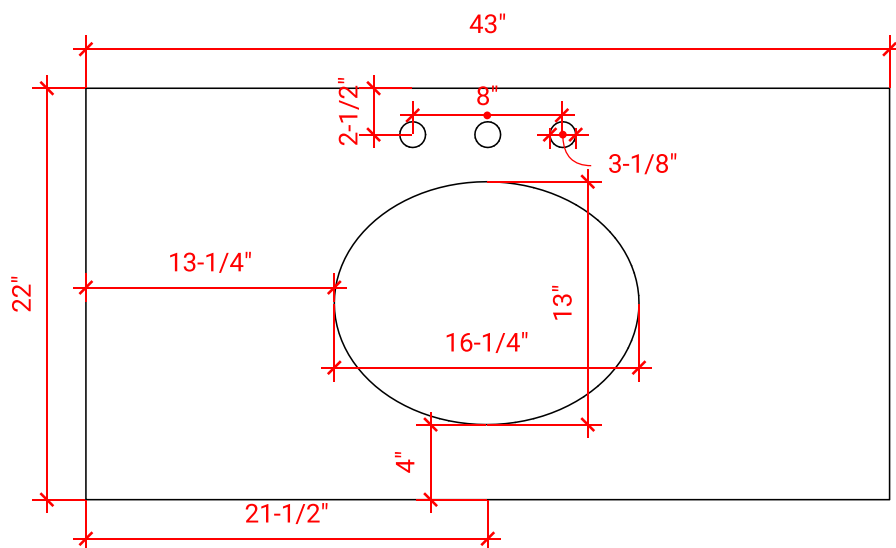

HAMLET 42" SINGLE SINK BASE CABINET

ARIEL

F042S

BASE CABINET DIMENSIONS

42" W x 21.5" D x 34.5" H

FEATURES

- Solid wood frame & plywood panels
- Dovetail drawers and joints
- Soft closing doors & drawers

HARDWARE FINISHES

Brushed Nickel Satin Brass Matte Black Polished Chrome

AVAILABLE COLORS

White Grey Midnight Blue Black

FRONT VIEW

SIDE VIEW

PLAN VIEW

OVERALL DIMENSIONS

43" W x 22" D x 0.75" H

COUNTERTOP OPTIONS

Carrara Marble
CW2-043S-OVL-CT

FEATURES

- Solid countertop with mitered edges & seams
- Undermount white oval sink
- Pre-drilled for 8" widespread faucet

INCLUDED

- Countertop
- Matching Backsplash
- Oval Sink

COUNTERTOP PLAN VIEW

EDGE SIDE VIEW

THREE DIMENSIONAL COUNTERTOP VIEW