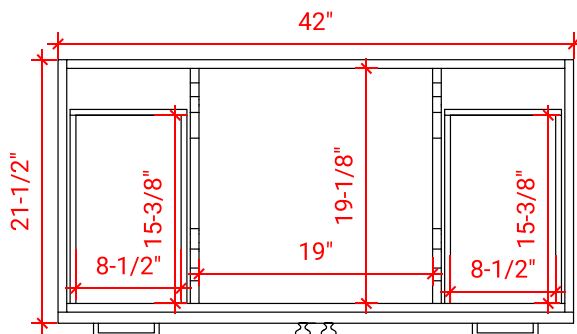

HAMLET 42" SINGLE SINK BASE CABINET

ARIEL

F042S

BASE CABINET DIMENSIONS

42" W x 21.5" D x 34.5" H

FEATURES

- Solid wood frame & plywood panels
- Dovetail drawers and joints
- Soft closing doors & drawers

HARDWARE FINISHES

Brushed Nickel Satin Brass Matte Black Polished Chrome

AVAILABLE COLORS

White Grey Midnight Blue Black

FRONT VIEW

SIDE VIEW

PLAN VIEW

OVERALL DIMENSIONS

43" W x 22" D x 0.75" H

COUNTERTOP PLAN VIEW

EDGE SIDE VIEW

THREE DIMENSIONAL COUNTERTOP VIEW