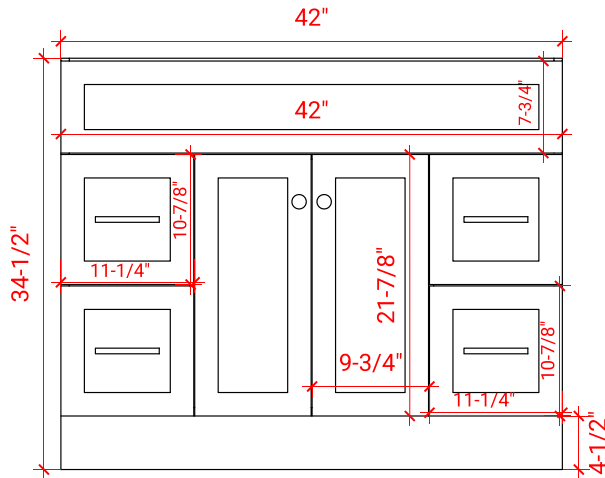

HAMLET 42" SINGLE SINK BASE CABINET

ARIEL

F042S

BASE CABINET DIMENSIONS

42" W x 21.5" D x 34.5" H

FEATURES

- Solid wood frame & plywood panels
- Dovetail drawers and joints
- Soft closing doors & drawers

HARDWARE FINISHES

Brushed Nickel Satin Brass Matte Black Polished Chrome

AVAILABLE COLORS

White Grey Midnight Blue Black

FRONT VIEW

SIDE VIEW

PLAN VIEW

OVERALL DIMENSIONS

43" W x 22" D x 0.75" H

COUNTERTOP PLAN VIEW

EDGE SIDE VIEW

THREE DIMENSIONAL COUNTERTOP VIEW