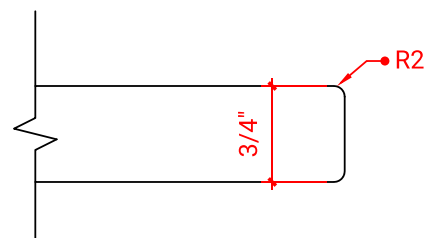

Brushed Nickel Satin Brass Matte Black Polished Chrome

AVAILABLE COLORS

White Grey Midnight Blue Black

FRONT VIEW

SIDE VIEW

PLAN VIEW

OVERALL DIMENSIONS

43" W x 22" D x 0.75" H

COUNTERTOP OPTIONS

Carrara Marble
CW2-043S-OVL-CT

FEATURES

- Solid countertop with mitered edges & seams
- Undermount white oval sink
- Pre-drilled for 8" widespread faucet

INCLUDED

- Countertop
- Matching Backsplash
- Oval Sink

COUNTERTOP PLAN VIEW

EDGE SIDE VIEW

THREE DIMENSIONAL COUNTERTOP VIEW