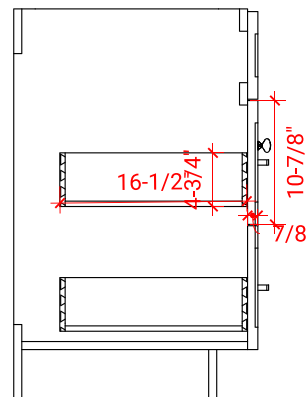

HAMLET 42" SINGLE SINK BASE CABINET

ARIEL

F042S

BASE CABINET DIMENSIONS

42" W x 21.5" D x 34.5" H

FEATURES

- Solid wood frame & plywood panels
- Dovetail drawers and joints
- Soft closing doors & drawers

HARDWARE FINISHES

Brushed Nickel Satin Brass Matte Black Polished Chrome

AVAILABLE COLORS

White Grey Midnight Blue Black

FRONT VIEW

SIDE VIEW

PLAN VIEW

OVERALL DIMENSIONS

43" W x 22" D x 0.75" H

COUNTERTOP PLAN VIEW

EDGE SIDE VIEW

THREE DIMENSIONAL COUNTERTOP VIEW