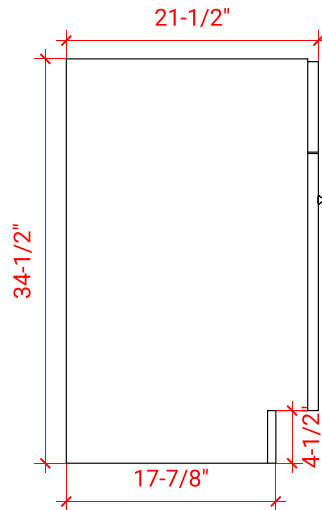

HAMLET 42" SINGLE SINK BASE CABINET

ARIEL

F042S

BASE CABINET DIMENSIONS

42" W x 21.5" D x 34.5" H

FEATURES

- Solid wood frame & plywood panels
- Dovetail drawers and joints
- Soft closing doors & drawers

HARDWARE FINISHES

Brushed Nickel Satin Brass Matte Black Polished Chrome

AVAILABLE COLORS

White Grey Midnight Blue Black

FRONT VIEW

SIDE VIEW

PLAN VIEW

OVERALL DIMENSIONS

43" W x 22" D x 0.75" H

COUNTERTOP PLAN VIEW

EDGE SIDE VIEW

THREE DIMENSIONAL COUNTERTOP VIEW