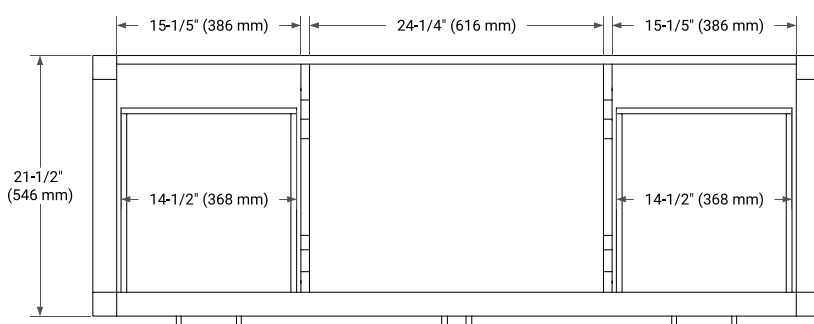

MAGNOLIA 60" SINGLE SINK BASE CABINET

ARIEL

BASE CABINET DIMENSIONS

60" W x 21.5" D x 34.5" H

FEATURES

- Solid wood frame & plywood panels
- Dovetail drawers and joints
- Soft closing doors & drawers

HARDWARE FINISHES*

White Grey Midnight Blue

FRONT VIEW

SIDE VIEW

PLAN VIEW

61" SINGLE RECTANGLE SINK COUNTERTOP WITH 1.5 IN. THICKNESS

ARIEL

OVERALL DIMENSIONS

61" W x 22" D x 1.5" H

COUNTERTOP PLAN VIEW

EDGE SIDE VIEW

THREE DIMENSIONAL COUNTERTOP VIEW