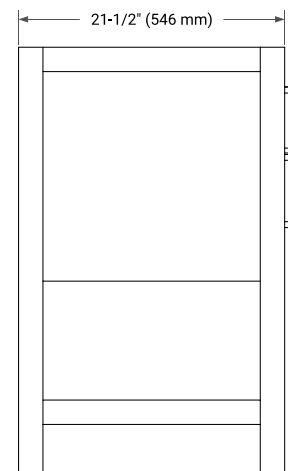

MAGNOLIA 60" SINGLE SINK BASE CABINET

ARIEL

BASE CABINET DIMENSIONS

60" W x 21.5" D x 34.5" H

FEATURES

- Solid wood frame & plywood panels
- Dovetail drawers and joints
- Soft closing doors & drawers

HARDWARE FINISHES*

White Grey Midnight Blue

FRONT VIEW

SIDE VIEW

PLAN VIEW

61" SINGLE RECTANGLE SINK COUNTERTOP WITH 1.5 IN. THICKNESS

ARIEL

OVERALL DIMENSIONS

61" W x 22" D x 1.5" H

COUNTERTOP PLAN VIEW

EDGE SIDE VIEW

THREE DIMENSIONAL COUNTERTOP VIEW