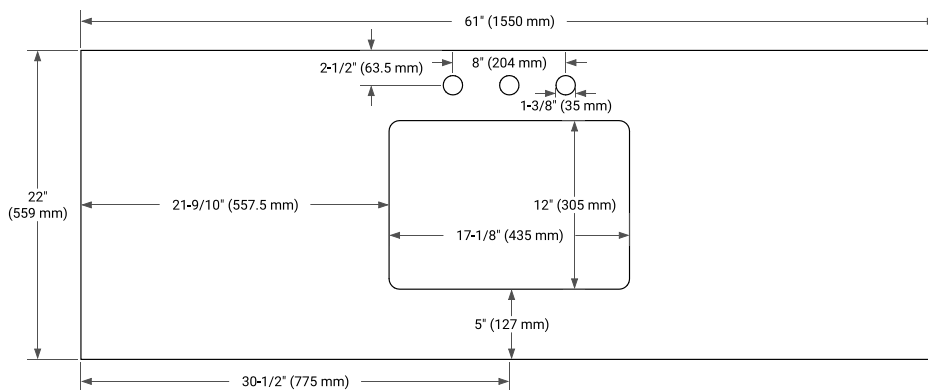

MAGNOLIA 60" SINGLE SINK BASE CABINET

ARIEL

BASE CABINET DIMENSIONS

60" W x 21.5" D x 34.5" H

FEATURES

- Solid wood frame & plywood panels
- Dovetail drawers and joints
- Soft closing doors & drawers

HARDWARE FINISHES*

White Grey Midnight Blue

FRONT VIEW

SIDE VIEW

PLAN VIEW

61" SINGLE RECTANGLE SINK COUNTERTOP WITH 1.5 IN. THICKNESS

ARIEL

OVERALL DIMENSIONS

61" W x 22" D x 1.5" H

COUNTERTOP OPTIONS

Carrara Marble

White Quartz

FEATURES

- Solid countertop with mitered edges & seams
- Undermount white rectangular sink
- Pre-drilled for 8" widespread faucet

INCLUDED

- Countertop
- Matching Backsplash
- Rectangle Sink

COUNTERTOP PLAN VIEW

EDGE SIDE VIEW

THREE DIMENSIONAL COUNTERTOP VIEW