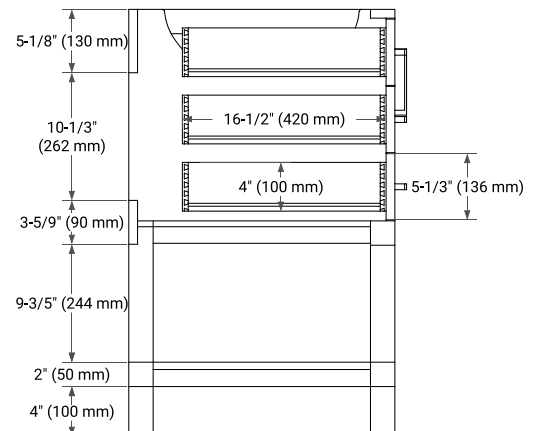

MAGNOLIA 60" SINGLE SINK BASE CABINET

ARIEL

BASE CABINET DIMENSIONS

60" W x 21.5" D x 34.5" H

FEATURES

- Solid wood frame & plywood panels
- Dovetail drawers and joints
- Soft closing doors & drawers

HARDWARE FINISHES*

White Grey Midnight Blue

FRONT VIEW

SIDE VIEW

PLAN VIEW

61" SINGLE RECTANGLE SINK COUNTERTOP WITH 1.5 IN. THICKNESS

ARIEL

OVERALL DIMENSIONS

61" W x 22" D x 1.5" H

COUNTERTOP OPTIONS

Carrara Marble

White Quartz

FEATURES

- Solid countertop with mitered edges & seams
- Undermount white rectangular sink
- Pre-drilled for 8" widespread faucet

INCLUDED

- Countertop
- Matching Backsplash
- Rectangle Sink

COUNTERTOP PLAN VIEW

EDGE SIDE VIEW

THREE DIMENSIONAL COUNTERTOP VIEW