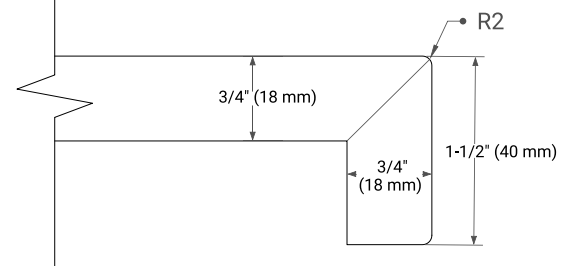

White Grey Midnight Blue

FRONT VIEW

SIDE VIEW

PLAN VIEW

61" SINGLE RECTANGLE SINK COUNTERTOP WITH 1.5 IN. THICKNESS

ARIEL

OVERALL DIMENSIONS

61" W x 22" D x 1.5" H

COUNTERTOP OPTIONS

Carrara Marble

White Quartz

FEATURES

- Solid countertop with mitered edges & seams
- Undermount white rectangular sink
- Pre-drilled for 8" widespread faucet

INCLUDED

- Countertop
- Matching Backsplash
- Rectangle Sink

COUNTERTOP PLAN VIEW

EDGE SIDE VIEW

THREE DIMENSIONAL COUNTERTOP VIEW