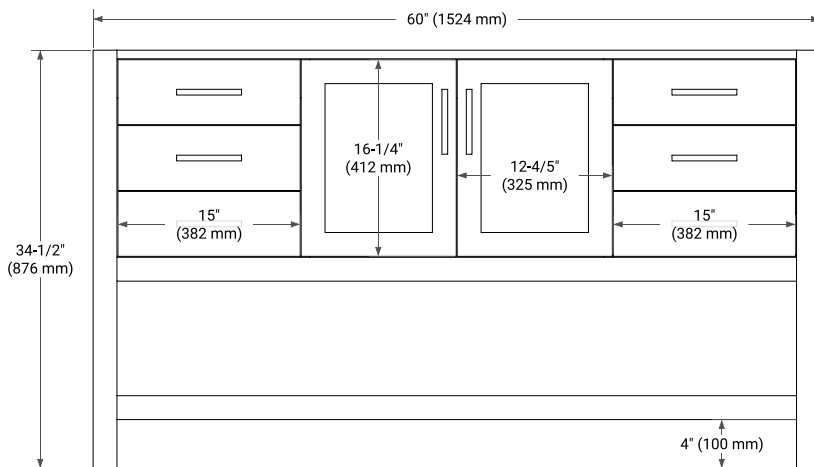

MAGNOLIA 60" SINGLE SINK BASE CABINET

ARIEL

BASE CABINET DIMENSIONS

60" W x 21.5" D x 34.5" H

FEATURES

- Solid wood frame & plywood panels
- Dovetail drawers and joints
- Soft closing doors & drawers

HARDWARE FINISHES*

White Grey Midnight Blue

FRONT VIEW

SIDE VIEW

PLAN VIEW

61" SINGLE RECTANGLE SINK COUNTERTOP WITH 1.5 IN. THICKNESS

ARIEL

OVERALL DIMENSIONS

61" W x 22" D x 1.5" H

COUNTERTOP PLAN VIEW

EDGE SIDE VIEW

THREE DIMENSIONAL COUNTERTOP VIEW