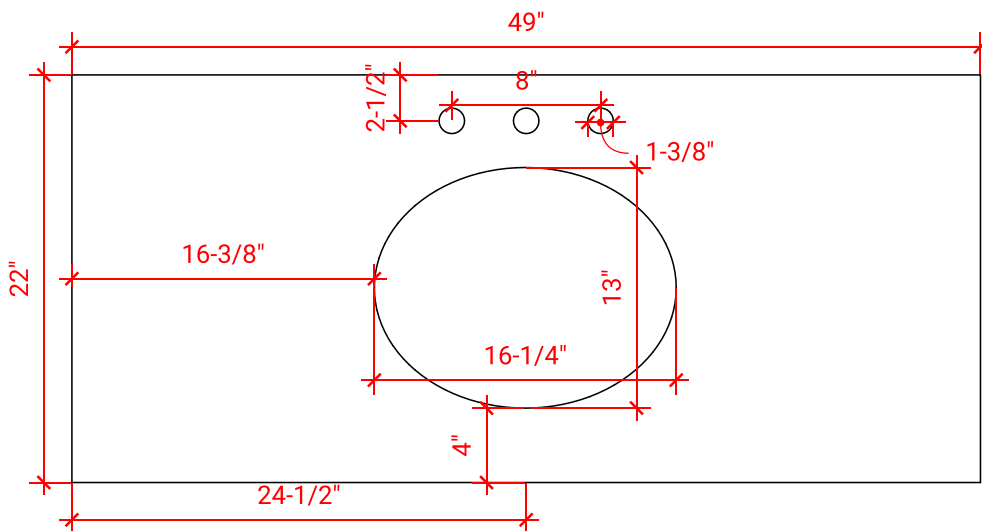

HAMLET 48" SINGLE SINK BASE CABINET

ARIEL

FO48S

BASE CABINET DIMENSIONS

48" W x 21.5" D x 34.5" H

FEATURES

- Solid wood frame & plywood panels
- Dovetail drawers and joints
- Soft closing doors & drawers

HARDWARE FINISHES

Brushed Nickel Satin Brass Matte Black Polished Chrome

AVAILABLE COLORS

White Grey Midnight Blue Black

FRONT VIEW

SIDE VIEW

PLAN VIEW

OVERALL DIMENSIONS

49" W x 22" D x 0.75" H

COUNTERTOP OPTIONS

Carrara Marble
CW2-049S-OVL-CT

FEATURES

- Solid countertop with mitered edges & seams
- Undermount white oval sink
- Pre-drilled for 8" widespread faucet

INCLUDED

- Countertop
- Matching Backsplash
- Oval Sink

COUNTERTOP PLAN VIEW

EDGE SIDE VIEW

THREE DIMENSIONAL COUNTERTOP VIEW