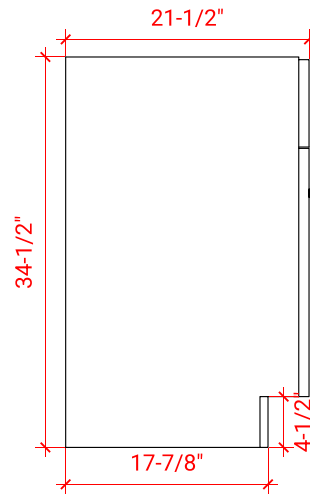

HAMLET 48" SINGLE SINK BASE CABINET

ARIEL

FO48S

BASE CABINET DIMENSIONS

48" W x 21.5" D x 34.5" H

FEATURES

- Solid wood frame & plywood panels
- Dovetail drawers and joints
- Soft closing doors & drawers

HARDWARE FINISHES

Brushed Nickel Satin Brass Matte Black Polished Chrome

AVAILABLE COLORS

White Grey Midnight Blue Black

FRONT VIEW

SIDE VIEW

PLAN VIEW

OVERALL DIMENSIONS

49" W x 22" D x 0.75" H

COUNTERTOP PLAN VIEW

EDGE SIDE VIEW

THREE DIMENSIONAL COUNTERTOP VIEW