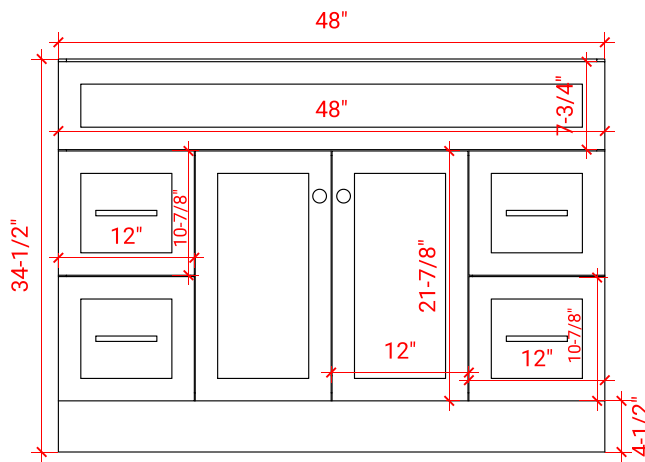

HAMLET 48" SINGLE SINK BASE CABINET

ARIEL

FO48S

BASE CABINET DIMENSIONS

48" W x 21.5" D x 34.5" H

FEATURES

- Solid wood frame & plywood panels
- Dovetail drawers and joints
- Soft closing doors & drawers

HARDWARE FINISHES

Brushed Nickel Satin Brass Matte Black Polished Chrome

AVAILABLE COLORS

White Grey Midnight Blue Black

FRONT VIEW

SIDE VIEW

PLAN VIEW

OVERALL DIMENSIONS

49" W x 22" D x 0.75" H

COUNTERTOP PLAN VIEW

EDGE SIDE VIEW

THREE DIMENSIONAL COUNTERTOP VIEW