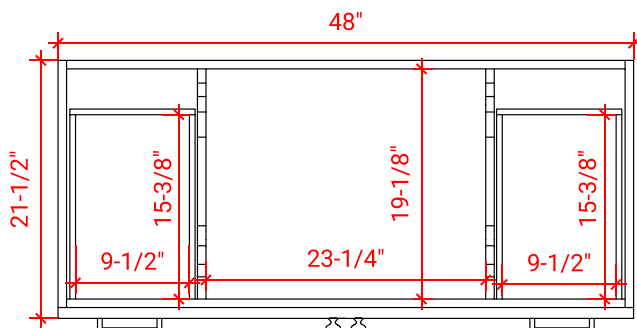

HAMLET 48" SINGLE SINK BASE CABINET

ARIEL

FO48S

BASE CABINET DIMENSIONS

48" W x 21.5" D x 34.5" H

FEATURES

- Solid wood frame & plywood panels
- Dovetail drawers and joints
- Soft closing doors & drawers

HARDWARE FINISHES

Brushed Nickel Satin Brass Matte Black Polished Chrome

AVAILABLE COLORS

White Grey Midnight Blue Black

FRONT VIEW

SIDE VIEW

PLAN VIEW

OVERALL DIMENSIONS

49" W x 22" D x 0.75" H

COUNTERTOP PLAN VIEW

EDGE SIDE VIEW

THREE DIMENSIONAL COUNTERTOP VIEW