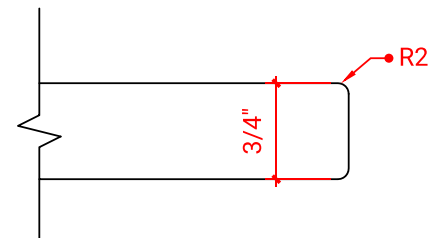

COUNTERTOP OPTIONS

Carrara Marble
CW2-049S-OVL-CT

FEATURES

- Solid countertop with mitered edges & seams
- Undermount white oval sink
- Pre-drilled for 8" widespread faucet

INCLUDED

- Countertop
- Matching Backsplash
- Oval Sink

COUNTERTOP PLAN VIEW

EDGE SIDE VIEW

THREE DIMENSIONAL COUNTERTOP VIEW