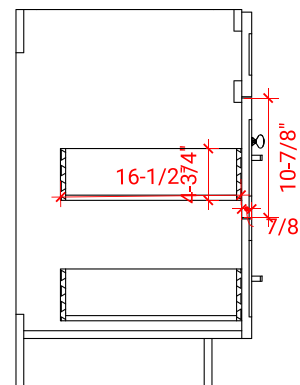

HAMLET 48" SINGLE SINK BASE CABINET

ARIEL

FO48S

BASE CABINET DIMENSIONS

48" W x 21.5" D x 34.5" H

FEATURES

- Solid wood frame & plywood panels
- Dovetail drawers and joints
- Soft closing doors & drawers

HARDWARE FINISHES

Brushed Nickel Satin Brass Matte Black Polished Chrome

AVAILABLE COLORS

White Grey Midnight Blue Black

FRONT VIEW

SIDE VIEW

PLAN VIEW

OVERALL DIMENSIONS

49" W x 22" D x 0.75" H

COUNTERTOP PLAN VIEW

EDGE SIDE VIEW

THREE DIMENSIONAL COUNTERTOP VIEW