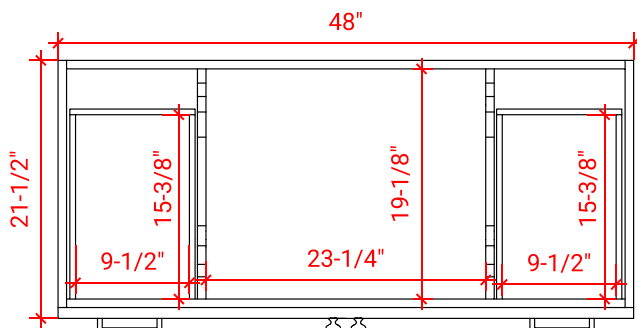

HAMLET 48" SINGLE SINK BASE CABINET

ARIEL

FO48S

BASE CABINET DIMENSIONS

48" W x 21.5" D x 34.5" H

FEATURES

- Solid wood frame & plywood panels
- Dovetail drawers and joints
- Soft closing doors & drawers

HARDWARE FINISHES

Brushed Nickel Satin Brass Matte Black Polished Chrome

AVAILABLE COLORS

White Grey Midnight Blue Black

FRONT VIEW

SIDE VIEW

PLAN VIEW

49" SINGLE RECTANGLE SINK COUNTERTOP WITH 0.75 IN. THICKNESS

ARIEL

OVERALL DIMENSIONS

49" W x 22" D x 0.75" H

COUNTERTOP OPTIONS

Carrara Marble
CW2-049S-REC-CT

FEATURES

- Solid countertop with mitered edges & seams
- Undermount white rectangular sink
- Pre-drilled for 8" widespread faucet

INCLUDED

- Countertop
- Matching Backsplash
- Rectangle Sink

COUNTERTOP PLAN VIEW

EDGE SIDE VIEW

THREE DIMENSIONAL COUNTERTOP VIEW