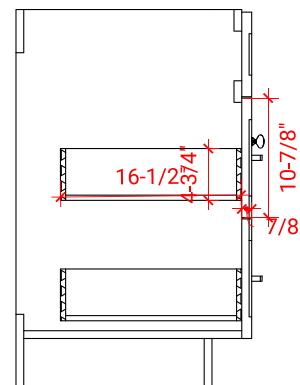

HAMLET 48" SINGLE SINK BASE CABINET

ARIEL

FO48S

BASE CABINET DIMENSIONS

48" W x 21.5" D x 34.5" H

FEATURES

- Solid wood frame & plywood panels
- Dovetail drawers and joints
- Soft closing doors & drawers

HARDWARE FINISHES

Brushed Nickel Satin Brass Matte Black Polished Chrome

AVAILABLE COLORS

White Grey Midnight Blue Black

FRONT VIEW

SIDE VIEW

PLAN VIEW

49" SINGLE RECTANGLE SINK COUNTERTOP WITH 0.75 IN. THICKNESS

ARIEL

OVERALL DIMENSIONS

49" W x 22" D x 0.75" H

COUNTERTOP OPTIONS

Carrara Marble
CW2-049S-REC-CT

FEATURES

- Solid countertop with mitered edges & seams
- Undermount white rectangular sink
- Pre-drilled for 8" widespread faucet

INCLUDED

- Countertop
- Matching Backsplash
- Rectangle Sink

COUNTERTOP PLAN VIEW

EDGE SIDE VIEW

THREE DIMENSIONAL COUNTERTOP VIEW