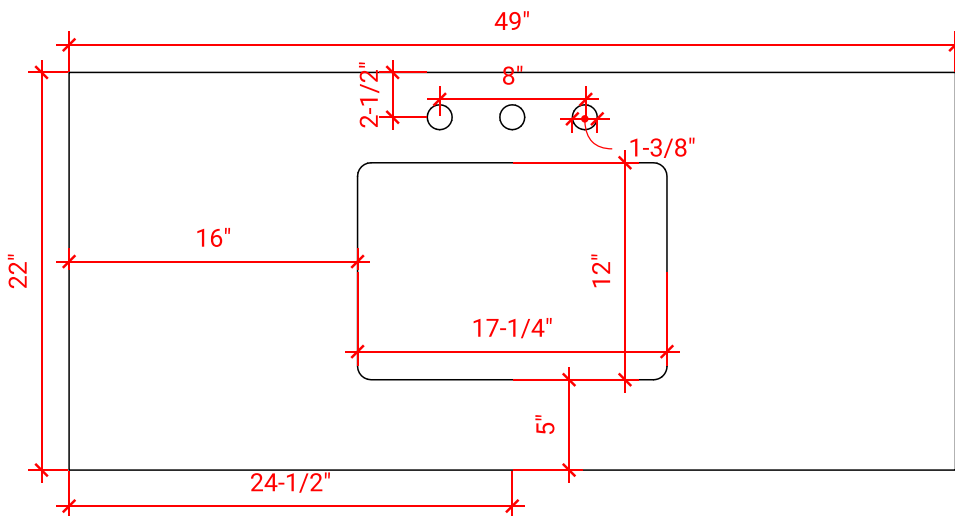

HAMLET 48" SINGLE SINK BASE CABINET

ARIEL

FO48S

BASE CABINET DIMENSIONS

48" W x 21.5" D x 34.5" H

FEATURES

- Solid wood frame & plywood panels
- Dovetail drawers and joints
- Soft closing doors & drawers

HARDWARE FINISHES

OVERALL DIMENSIONS

49" W x 22" D x 0.75" H

COUNTERTOP OPTIONS

Carrara Marble
CW2-049S-REC-CT

FEATURES

- Solid countertop with mitered edges & seams
- Undermount white rectangular sink
- Pre-drilled for 8" widespread faucet

INCLUDED

- Countertop
- Matching Backsplash
- Rectangle Sink

COUNTERTOP PLAN VIEW

EDGE SIDE VIEW

THREE DIMENSIONAL COUNTERTOP VIEW