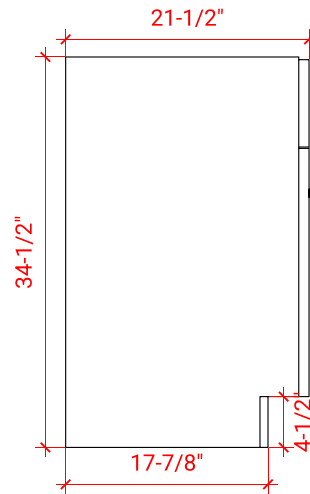

HAMLET 48" SINGLE SINK BASE CABINET

ARIEL

FO48S

BASE CABINET DIMENSIONS

48" W x 21.5" D x 34.5" H

FEATURES

- Solid wood frame & plywood panels
- Dovetail drawers and joints
- Soft closing doors & drawers

HARDWARE FINISHES

Brushed Nickel Satin Brass Matte Black Polished Chrome

AVAILABLE COLORS

White Grey Midnight Blue Black

FRONT VIEW

SIDE VIEW

PLAN VIEW

49" SINGLE RECTANGLE SINK COUNTERTOP WITH 0.75 IN. THICKNESS

ARIEL

OVERALL DIMENSIONS

49" W x 22" D x 0.75" H

COUNTERTOP OPTIONS

Carrara Marble
CW2-049S-REC-CT

FEATURES

- Solid countertop with mitered edges & seams
- Undermount white rectangular sink
- Pre-drilled for 8" widespread faucet

INCLUDED

- Countertop
- Matching Backsplash
- Rectangle Sink

COUNTERTOP PLAN VIEW

EDGE SIDE VIEW

THREE DIMENSIONAL COUNTERTOP VIEW