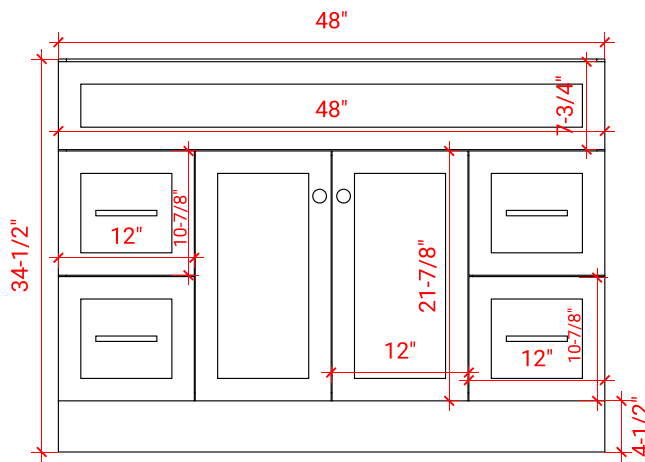

HAMLET 48" SINGLE SINK BASE CABINET

ARIEL

FO48S

BASE CABINET DIMENSIONS

48" W x 21.5" D x 34.5" H

FEATURES

- Solid wood frame & plywood panels
- Dovetail drawers and joints
- Soft closing doors & drawers

HARDWARE FINISHES

Brushed Nickel Satin Brass Matte Black Polished Chrome

AVAILABLE COLORS

White Grey Midnight Blue Black

FRONT VIEW

SIDE VIEW

PLAN VIEW

49" SINGLE RECTANGLE SINK COUNTERTOP WITH 0.75 IN. THICKNESS

ARIEL

OVERALL DIMENSIONS

49" W x 22" D x 0.75" H

COUNTERTOP OPTIONS

Carrara Marble
CW2-049S-REC-CT

FEATURES

- Solid countertop with mitered edges & seams
- Undermount white rectangular sink
- Pre-drilled for 8" widespread faucet

INCLUDED

- Countertop
- Matching Backsplash
- Rectangle Sink

COUNTERTOP PLAN VIEW

EDGE SIDE VIEW

THREE DIMENSIONAL COUNTERTOP VIEW