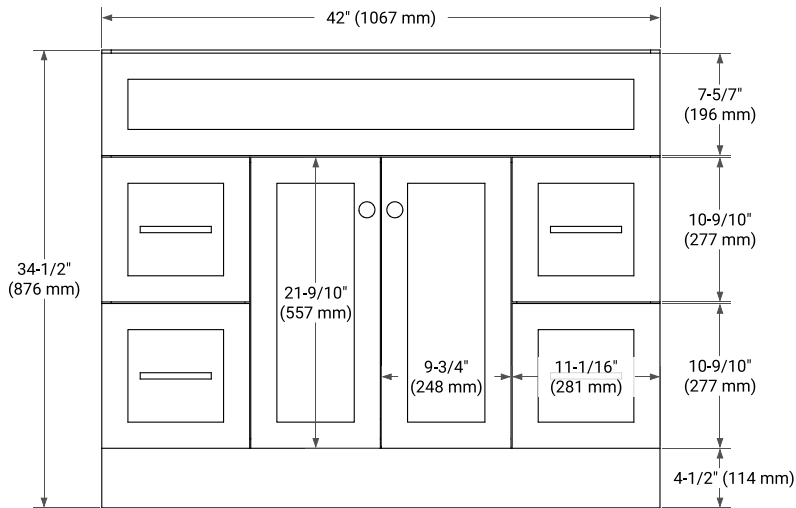

HAMLET 42" SINGLE SINK BASE CABINET

BASE CABINET DIMENSIONS

42" W x 21.5" D x 34.5" H

FEATURES

- Solid wood frame & plywood panels
- Dovetail drawers and joints
- Soft closing doors & drawers

HARDWARE FINISHES*

Brushed Nickel   Satin Brass   Matte Black   Polished Chrome

Hardware comes preinstalled with the illustrated option. Other finishes are available on our online store if you prefer a different one.

AVAILABLE COLORS

White   Grey   Midnight Blue   Black

FRONT VIEW

SIDE VIEW

PLAN VIEW