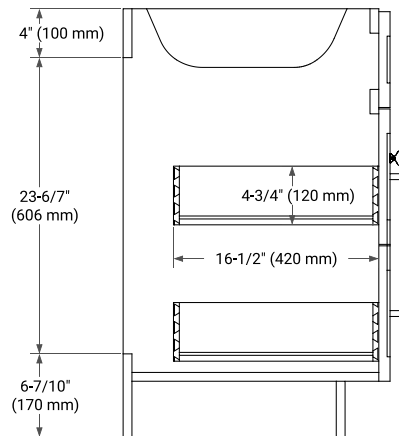

## BASE CABINET DIMENSIONS

42" W x 21.5" D x 34.5" H

## FRONT VIEW

## SIDE VIEW

## PLAN VIEW

**OVERALL DIMENSIONS**

43" W x 22" D x 1.5" H

**COUNTERTOP OPTIONS**

Carrara Marble

White Quartz

**FEATURES**

- Solid countertop with mitered edges & seams
- Undermount white oval sink
- Pre-drilled for 8" widespread faucet