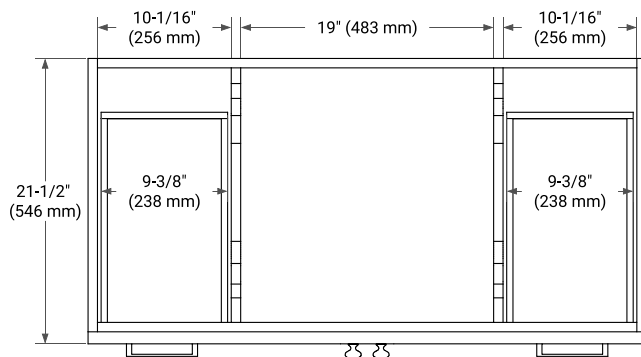

## BASE CABINET DIMENSIONS

42" W x 21.5" D x 34.5" H

## SIDE VIEW

## PLAN VIEW

**OVERALL DIMENSIONS**

43" W x 22" D x 1.5" H

**COUNTERTOP OPTIONS**

Carrara Marble

White Quartz

**FEATURES**

- Solid countertop with mitered edges & seams
- Undermount white oval sink
- Pre-drilled for 8" widespread faucet