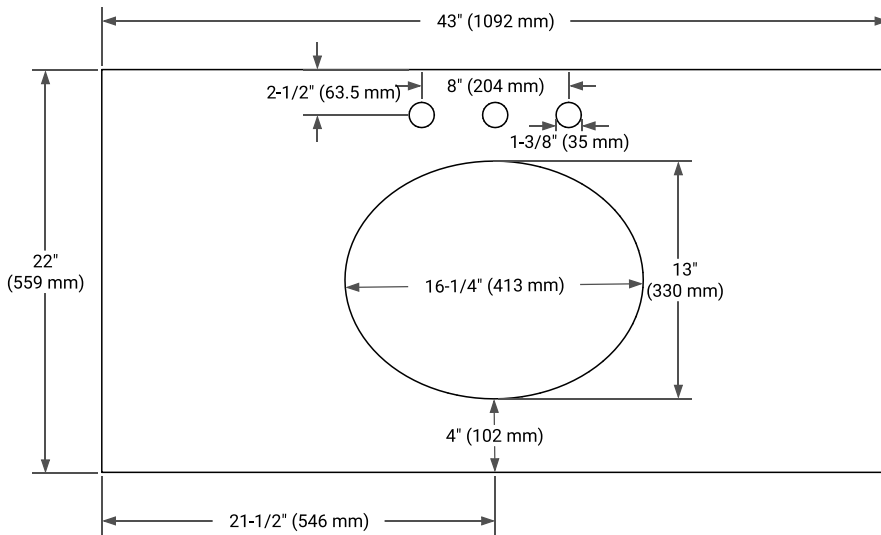

## BASE CABINET DIMENSIONS

42" W x 21.5" D x 34.5" H

## SIDE VIEW

## PLAN VIEW

**OVERALL DIMENSIONS**

43" W x 22" D x 1.5" H

**COUNTERTOP OPTIONS**

Carrara Marble

White Quartz

**FEATURES**

- Solid countertop with mitered edges & seams
- Undermount white oval sink
- Pre-drilled for 8" widespread faucet

**INCLUDED**

- Countertop
- Matching Backsplash
- Oval Sink

**COUNTERTOP PLAN VIEW**

**EDGE SIDE VIEW**

**THREE DIMENSIONAL COUNTERTOP VIEW**