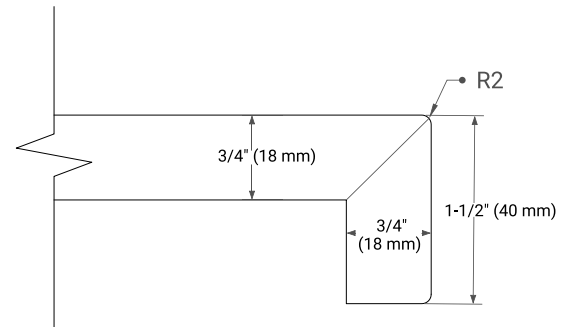

## SIDE VIEW

## PLAN VIEW

**OVERALL DIMENSIONS**

43" W x 22" D x 1.5" H

**COUNTERTOP OPTIONS**

Carrara Marble

White Quartz

**FEATURES**

- Solid countertop with mitered edges & seams
- Undermount white oval sink
- Pre-drilled for 8" widespread faucet

**INCLUDED**

- Countertop
- Matching Backsplash
- Oval Sink

**COUNTERTOP PLAN VIEW**

**EDGE SIDE VIEW**

**THREE DIMENSIONAL COUNTERTOP VIEW**