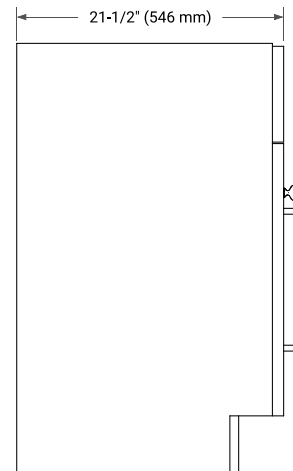

# HAMLET 42" SINGLE SINK BASE CABINET

## BASE CABINET DIMENSIONS

42" W x 21.5" D x 34.5" H

## FRONT VIEW

## PLAN VIEW

**OVERALL DIMENSIONS**

43" W x 22" D x 1.5" H

**COUNTERTOP OPTIONS**

Carrara Marble

White Quartz

**FEATURES**

- Solid countertop with mitered edges & seams
- Undermount white oval sink
- Pre-drilled for 8" widespread faucet