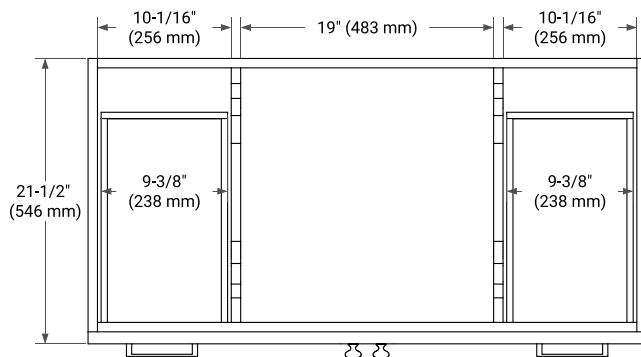

HAMLET 42" SINGLE SINK BASE CABINET

BASE CABINET DIMENSIONS

42" W x 21.5" D x 34.5" H

FEATURES

- Solid wood frame & plywood panels
- Dovetail drawers and joints
- Soft closing doors & drawers

HARDWARE FINISHES*

White Grey Midnight Blue Black

FRONT VIEW

SIDE VIEW

PLAN VIEW

43" SINGLE RECTANGLE SINK COUNTERTOP WITH 1.5 IN. THICKNESS

ARIEL

OVERALL DIMENSIONS

43" W x 22" D x 1.5" H

COUNTERTOP PLAN VIEW

EDGE SIDE VIEW

THREE DIMENSIONAL COUNTERTOP VIEW