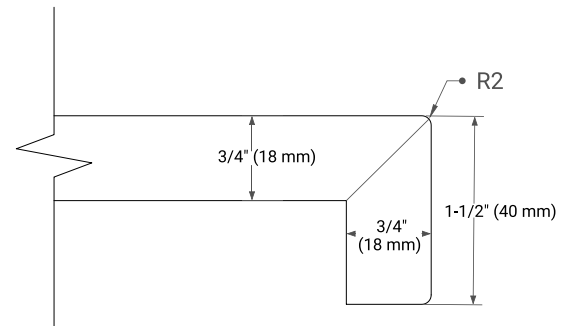

White Grey Midnight Blue Black

FRONT VIEW

SIDE VIEW

PLAN VIEW

43" SINGLE RECTANGLE SINK COUNTERTOP WITH 1.5 IN. THICKNESS

ARIEL

OVERALL DIMENSIONS

43" W x 22" D x 1.5" H

COUNTERTOP OPTIONS

Carrara Marble

White Quartz

FEATURES

- Solid countertop with mitered edges & seams
- Undermount white rectangular sink
- Pre-drilled for 8" widespread faucet

INCLUDED

- Countertop
- Matching Backsplash
- Rectangle Sink

COUNTERTOP PLAN VIEW

EDGE SIDE VIEW

THREE DIMENSIONAL COUNTERTOP VIEW