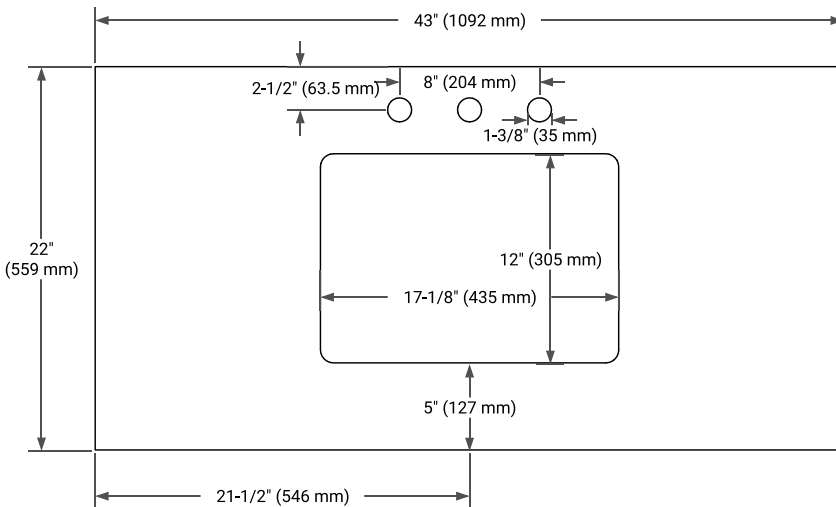

White Grey Midnight Blue Black

FRONT VIEW

SIDE VIEW

PLAN VIEW

43" SINGLE RECTANGLE SINK COUNTERTOP WITH 1.5 IN. THICKNESS

ARIEL

OVERALL DIMENSIONS

43" W x 22" D x 1.5" H

COUNTERTOP OPTIONS

Carrara Marble

White Quartz

FEATURES

- Solid countertop with mitered edges & seams
- Undermount white rectangular sink
- Pre-drilled for 8" widespread faucet

INCLUDED

- Countertop
- Matching Backsplash
- Rectangle Sink

COUNTERTOP PLAN VIEW

EDGE SIDE VIEW

THREE DIMENSIONAL COUNTERTOP VIEW