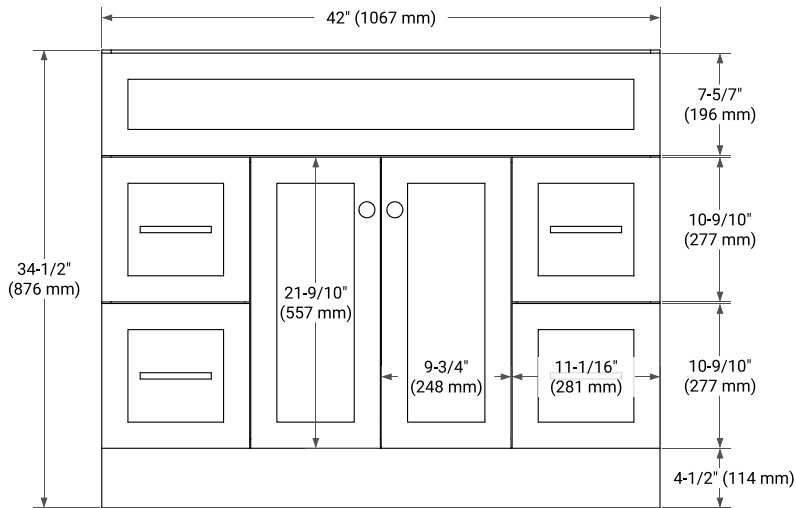

HAMLET 42" SINGLE SINK BASE CABINET

BASE CABINET DIMENSIONS

42" W x 21.5" D x 34.5" H

FEATURES

- Solid wood frame & plywood panels
- Dovetail drawers and joints
- Soft closing doors & drawers

HARDWARE FINISHES*

White Grey Midnight Blue Black

FRONT VIEW

SIDE VIEW

PLAN VIEW

43" SINGLE RECTANGLE SINK COUNTERTOP WITH 1.5 IN. THICKNESS

ARIEL

OVERALL DIMENSIONS

43" W x 22" D x 1.5" H

COUNTERTOP OPTIONS

Carrara Marble

White Quartz

FEATURES

- Solid countertop with mitered edges & seams
- Undermount white rectangular sink
- Pre-drilled for 8" widespread faucet

INCLUDED

- Countertop
- Matching Backsplash
- Rectangle Sink

COUNTERTOP PLAN VIEW

EDGE SIDE VIEW

THREE DIMENSIONAL COUNTERTOP VIEW