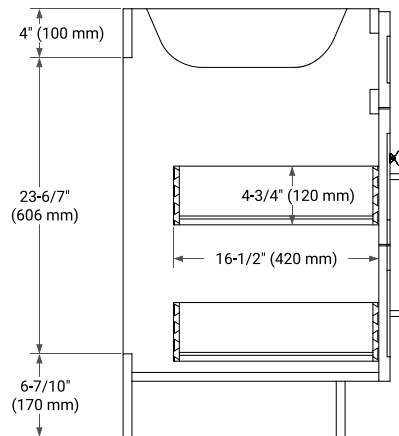

HAMLET 42" SINGLE SINK BASE CABINET

BASE CABINET DIMENSIONS

42" W x 21.5" D x 34.5" H

FEATURES

- Solid wood frame & plywood panels
- Dovetail drawers and joints
- Soft closing doors & drawers

HARDWARE FINISHES*

White Grey Midnight Blue Black

FRONT VIEW

SIDE VIEW

PLAN VIEW

43" SINGLE RECTANGLE SINK COUNTERTOP WITH 1.5 IN. THICKNESS

ARIEL

OVERALL DIMENSIONS

43" W x 22" D x 1.5" H

COUNTERTOP PLAN VIEW

EDGE SIDE VIEW

THREE DIMENSIONAL COUNTERTOP VIEW