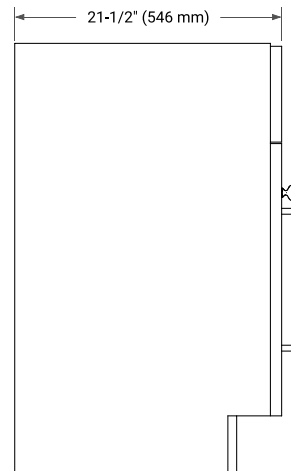

HAMLET 42" SINGLE SINK BASE CABINET

BASE CABINET DIMENSIONS

42" W x 21.5" D x 34.5" H

FEATURES

- Solid wood frame & plywood panels
- Dovetail drawers and joints
- Soft closing doors & drawers

HARDWARE FINISHES*

White Grey Midnight Blue Black

FRONT VIEW

SIDE VIEW

PLAN VIEW

43" SINGLE RECTANGLE SINK COUNTERTOP WITH 1.5 IN. THICKNESS

ARIEL

OVERALL DIMENSIONS

43" W x 22" D x 1.5" H

COUNTERTOP PLAN VIEW

EDGE SIDE VIEW

THREE DIMENSIONAL COUNTERTOP VIEW