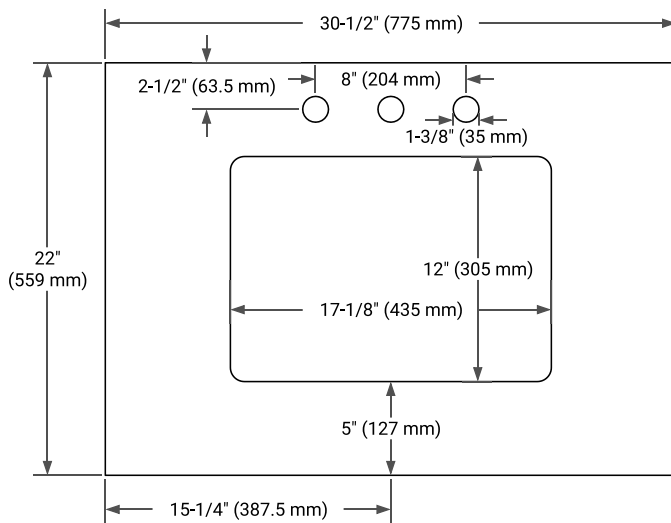

## PLAN VIEW

## OVERALL DIMENSIONS

30.5" W x 22" D x 1.5" H

## FEATURES

- Solid countertop with mitered edges & seams
- Undermount white rectangular sink
- Pre-drilled for 8" widespread faucet

## COUNTERTOP PLAN VIEW