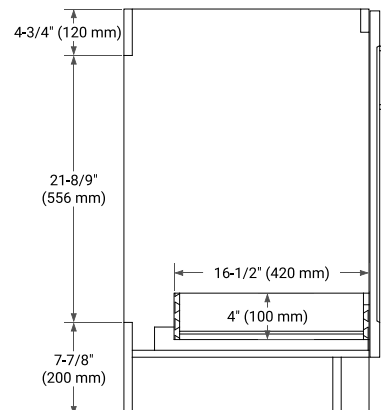

## BASE CABINET DIMENSIONS

30" W x 21.6" D x 34.5" H

## SIDE VIEW

## PLAN VIEW

## OVERALL DIMENSIONS

30.5" W x 22" D x 1.5" H