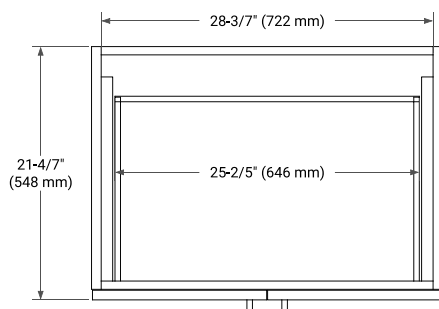

TAYLOR 30" SINGLE SINK BASE CABINET

BASE CABINET DIMENSIONS

30" W x 21.6" D x 34.5" H

FEATURES

- Solid wood frame & plywood panels
- Dovetail drawers and joints
- Soft closing doors & drawers

HARDWARE FINISHES*

Brushed Nickel   Satin Brass   Matte Black   Polished Chrome

Hardware comes preinstalled with the illustrated option. Other finishes are available on our online store if you prefer a different one.

AVAILABLE COLORS

White   Grey   Midnight Blue

FRONT VIEW

SIDE VIEW

PLAN VIEW