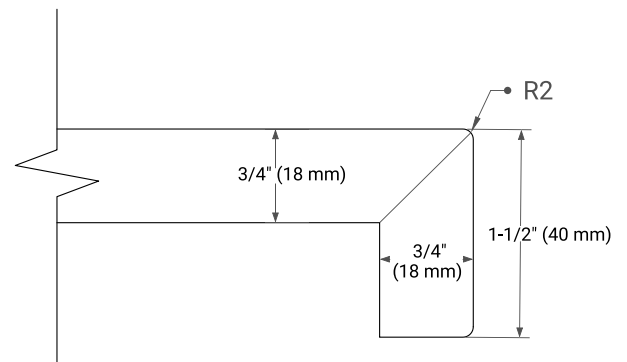

EDGE SIDE VIEW