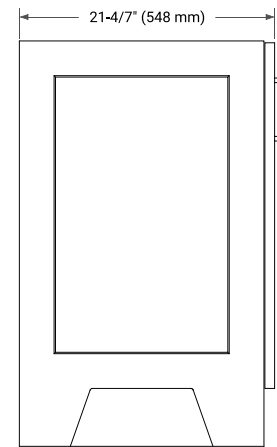

## BASE CABINET DIMENSIONS

30" W x 21.6" D x 34.5" H

## FRONT VIEW

## SIDE VIEW

## OVERALL DIMENSIONS

30.5" W x 22" D x 1.5" H