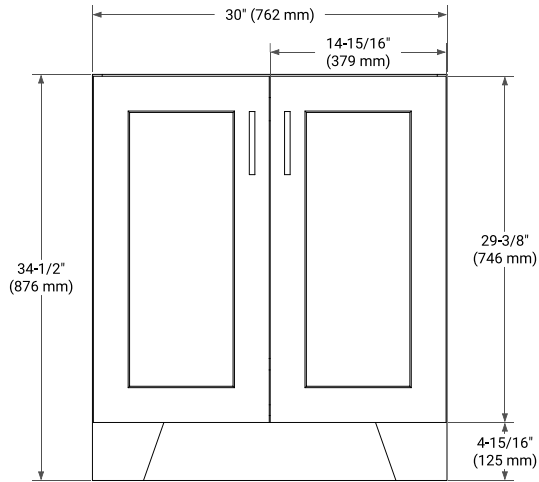

TAYLOR 30" SINGLE SINK BASE CABINET

BASE CABINET DIMENSIONS

30" W x 21.6" D x 34.5" H

FEATURES

- Solid wood frame & plywood panels
- Dovetail drawers and joints
- Soft closing doors & drawers

HARDWARE FINISHES*

Brushed Nickel   Satin Brass   Matte Black   Polished Chrome

Hardware comes preinstalled with the illustrated option. Other finishes are available on our online store if you prefer a different one.

AVAILABLE COLORS

White   Grey   Midnight Blue

FRONT VIEW

SIDE VIEW

PLAN VIEW