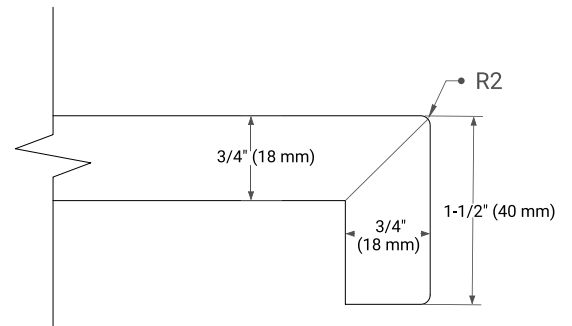

White Grey Midnight Blue

FRONT VIEW

SIDE VIEW

PLAN VIEW

43" LEFT RECTANGLE SINK COUNTERTOP WITH 1.5 IN. THICKNESS

ARIEL

OVERALL DIMENSIONS

43" W x 22" D x 1.5" H

COUNTERTOP OPTIONS

Carrara Marble

White Quartz

FEATURES

- Solid countertop with mitered edges & seams
- Undermount white rectangular sink
- Pre-drilled for 8" widespread faucet

INCLUDED

- Countertop
- Matching Backsplash
- Rectangle Sink

COUNTERTOP PLAN VIEW

EDGE SIDE VIEW

THREE DIMENSIONAL COUNTERTOP VIEW