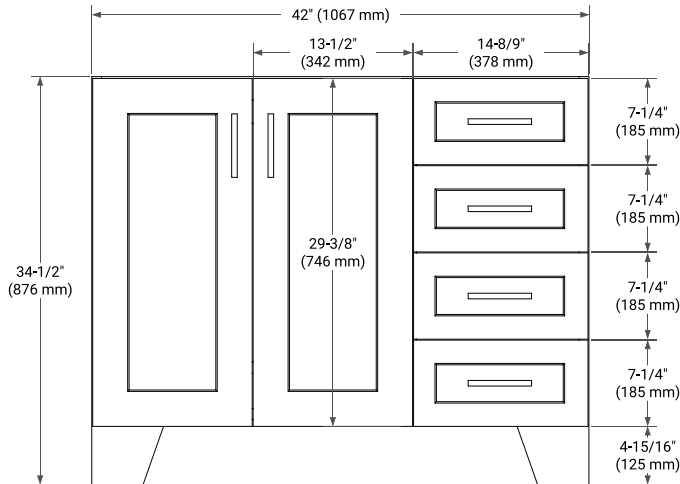

TAYLOR 42" LEFT OFFSET CABINET

BASE CABINET DIMENSIONS

42" W x 21.6" D x 34.5" H

FEATURES

- Solid wood frame & plywood panels
- Dovetail drawers and joints
- Soft closing doors & drawers

HARDWARE FINISHES*

White Grey Midnight Blue

FRONT VIEW

SIDE VIEW

PLAN VIEW

43" LEFT RECTANGLE SINK COUNTERTOP WITH 1.5 IN. THICKNESS

ARIEL

OVERALL DIMENSIONS

43" W x 22" D x 1.5" H

COUNTERTOP PLAN VIEW

EDGE SIDE VIEW

THREE DIMENSIONAL COUNTERTOP VIEW