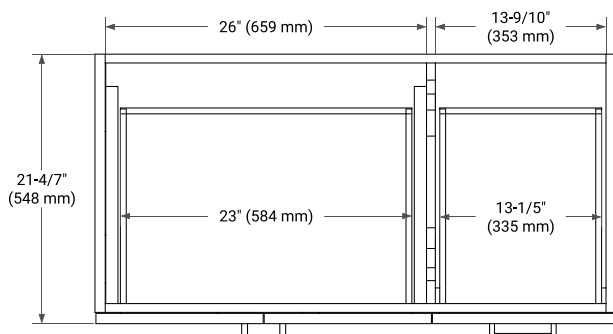

TAYLOR 42" LEFT OFFSET CABINET

BASE CABINET DIMENSIONS

42" W x 21.6" D x 34.5" H

FEATURES

- Solid wood frame & plywood panels
- Dovetail drawers and joints
- Soft closing doors & drawers

HARDWARE FINISHES*

White Grey Midnight Blue

FRONT VIEW

SIDE VIEW

PLAN VIEW

43" LEFT RECTANGLE SINK COUNTERTOP WITH 1.5 IN. THICKNESS

ARIEL

OVERALL DIMENSIONS

43" W x 22" D x 1.5" H

COUNTERTOP PLAN VIEW

EDGE SIDE VIEW

THREE DIMENSIONAL COUNTERTOP VIEW