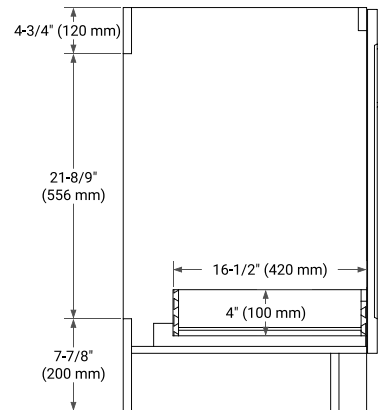

TAYLOR 42" LEFT OFFSET CABINET

BASE CABINET DIMENSIONS

42" W x 21.6" D x 34.5" H

FEATURES

- Solid wood frame & plywood panels
- Dovetail drawers and joints
- Soft closing doors & drawers

HARDWARE FINISHES*

White Grey Midnight Blue

FRONT VIEW

SIDE VIEW

PLAN VIEW

43" LEFT RECTANGLE SINK COUNTERTOP WITH 1.5 IN. THICKNESS

ARIEL

OVERALL DIMENSIONS

43" W x 22" D x 1.5" H

COUNTERTOP PLAN VIEW

EDGE SIDE VIEW

THREE DIMENSIONAL COUNTERTOP VIEW