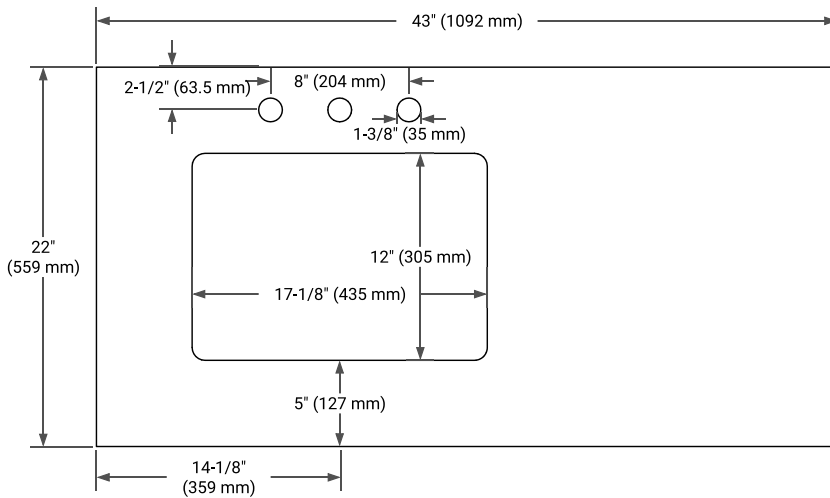

TAYLOR 42" LEFT OFFSET CABINET

BASE CABINET DIMENSIONS

42" W x 21.6" D x 34.5" H

FEATURES

- Solid wood frame & plywood panels
- Dovetail drawers and joints
- Soft closing doors & drawers

HARDWARE FINISHES*

White Grey Midnight Blue

FRONT VIEW

SIDE VIEW

PLAN VIEW

43" LEFT RECTANGLE SINK COUNTERTOP WITH 1.5 IN. THICKNESS

ARIEL

OVERALL DIMENSIONS

43" W x 22" D x 1.5" H

COUNTERTOP OPTIONS

Carrara Marble

White Quartz

FEATURES

- Solid countertop with mitered edges & seams
- Undermount white rectangular sink
- Pre-drilled for 8" widespread faucet

INCLUDED

- Countertop
- Matching Backsplash
- Rectangle Sink

COUNTERTOP PLAN VIEW

EDGE SIDE VIEW

THREE DIMENSIONAL COUNTERTOP VIEW