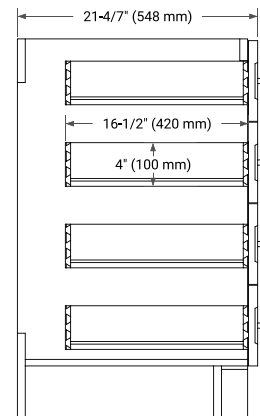

TAYLOR 42" LEFT OFFSET CABINET

BASE CABINET DIMENSIONS

42" W x 21.6" D x 34.5" H

FEATURES

- Solid wood frame & plywood panels
- Dovetail drawers and joints
- Soft closing doors & drawers

HARDWARE FINISHES*

White Grey Midnight Blue

FRONT VIEW

SIDE VIEW

PLAN VIEW

43" LEFT RECTANGLE SINK COUNTERTOP WITH 1.5 IN. THICKNESS

ARIEL

OVERALL DIMENSIONS

43" W x 22" D x 1.5" H

COUNTERTOP PLAN VIEW

EDGE SIDE VIEW

THREE DIMENSIONAL COUNTERTOP VIEW