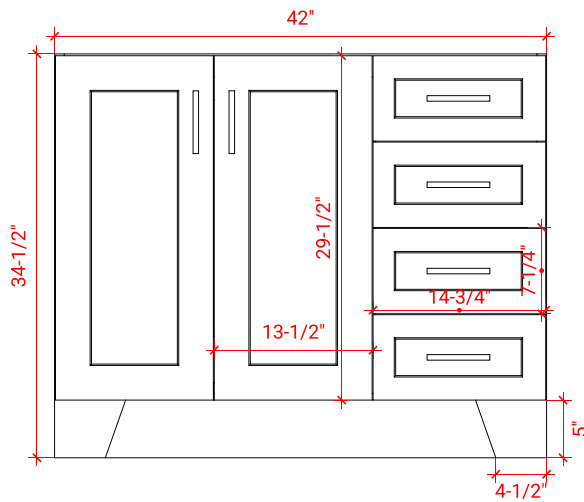

TAYLOR 42" LEFT OFFSET CABINET

ARIEL

Q042S-L

BASE CABINET DIMENSIONS

42" W x 21.6" D x 34.5" H

FEATURES

- Solid wood frame & plywood panels
- Dovetail drawers and joints
- Soft closing doors & drawers

HARDWARE FINISHES

Brushed Nickel Satin Brass Matte Black Polished Chrome

AVAILABLE COLORS

White Grey Midnight Blue

FRONT VIEW

SIDE VIEW

PLAN VIEW

OVERALL DIMENSIONS

43" W x 22" D x 1.5" H

- Countertop
- Matching Backsplash
- Oval Sink

COUNTERTOP PLAN VIEW

EDGE SIDE VIEW

THREE DIMENSIONAL COUNTERTOP VIEW