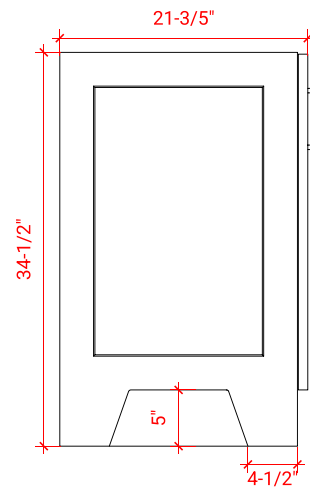

TAYLOR 42" LEFT OFFSET CABINET

ARIEL

Q042S-L

BASE CABINET DIMENSIONS

42" W x 21.6" D x 34.5" H

FEATURES

- Solid wood frame & plywood panels
- Dovetail drawers and joints
- Soft closing doors & drawers

HARDWARE FINISHES

Brushed Nickel Satin Brass Matte Black Polished Chrome

AVAILABLE COLORS

White Grey Midnight Blue

FRONT VIEW

SIDE VIEW

PLAN VIEW

OVERALL DIMENSIONS

43" W x 22" D x 1.5" H

- Countertop
- Matching Backsplash
- Oval Sink

COUNTERTOP PLAN VIEW

EDGE SIDE VIEW

THREE DIMENSIONAL COUNTERTOP VIEW