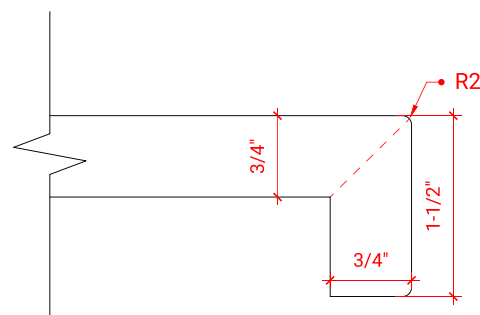

TAYLOR 42" LEFT OFFSET CABINET

ARIEL

Q042S-L

BASE CABINET DIMENSIONS

42" W x 21.6" D x 34.5" H

FEATURES

- Solid wood frame & plywood panels
- Dovetail drawers and joints
- Soft closing doors & drawers

HARDWARE FINISHES

Brushed Nickel Satin Brass Matte Black Polished Chrome

AVAILABLE COLORS

White Grey Midnight Blue

FRONT VIEW

SIDE VIEW

PLAN VIEW

OVERALL DIMENSIONS

43" W x 22" D x 1.5" H

COUNTERTOP OPTIONS

Carrara Marble
CW-043S-L-OVL-CT

White Quartz
WQ-043S-L-OVL-CT

FEATURES

- Solid countertop with mitered edges & seams
- Undermount white oval sink
- Pre-drilled for 8" widespread faucet

INCLUDED

- Countertop
- Matching Backsplash
- Oval Sink

COUNTERTOP PLAN VIEW

EDGE SIDE VIEW

THREE DIMENSIONAL COUNTERTOP VIEW