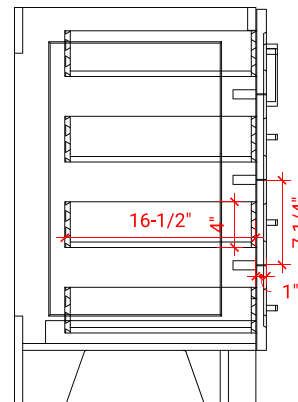

TAYLOR 42" LEFT OFFSET CABINET

ARIEL

Q042S-L

BASE CABINET DIMENSIONS

42" W x 21.6" D x 34.5" H

FEATURES

- Solid wood frame & plywood panels
- Dovetail drawers and joints
- Soft closing doors & drawers

HARDWARE FINISHES

Brushed Nickel Satin Brass Matte Black Polished Chrome

AVAILABLE COLORS

White Grey Midnight Blue

FRONT VIEW

SIDE VIEW

PLAN VIEW

OVERALL DIMENSIONS

43" W x 22" D x 1.5" H

- Countertop
- Matching Backsplash
- Oval Sink

COUNTERTOP PLAN VIEW

EDGE SIDE VIEW

THREE DIMENSIONAL COUNTERTOP VIEW