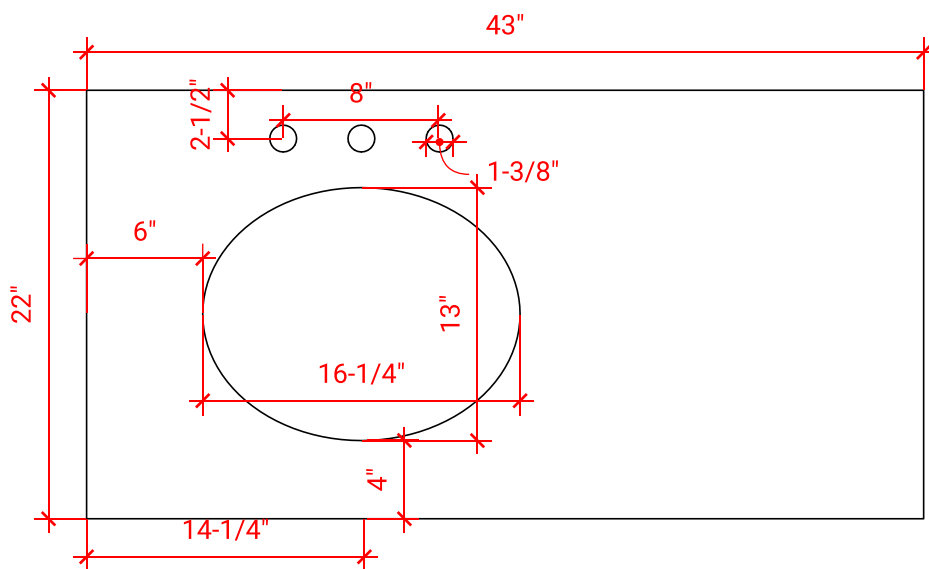

TAYLOR 42" LEFT OFFSET CABINET

ARIEL

Q042S-L

BASE CABINET DIMENSIONS

42" W x 21.6" D x 34.5" H

FEATURES

- Solid wood frame & plywood panels
- Dovetail drawers and joints
- Soft closing doors & drawers

HARDWARE FINISHES

Brushed Nickel Satin Brass Matte Black Polished Chrome

AVAILABLE COLORS

White Grey Midnight Blue

FRONT VIEW

SIDE VIEW

PLAN VIEW

OVERALL DIMENSIONS

43" W x 22" D x 1.5" H

COUNTERTOP OPTIONS

Carrara Marble
CW-043S-L-OVL-CT

White Quartz
WQ-043S-L-OVL-CT

FEATURES

- Solid countertop with mitered edges & seams
- Undermount white oval sink
- Pre-drilled for 8" widespread faucet

INCLUDED

- Countertop
- Matching Backsplash
- Oval Sink

COUNTERTOP PLAN VIEW

EDGE SIDE VIEW

THREE DIMENSIONAL COUNTERTOP VIEW