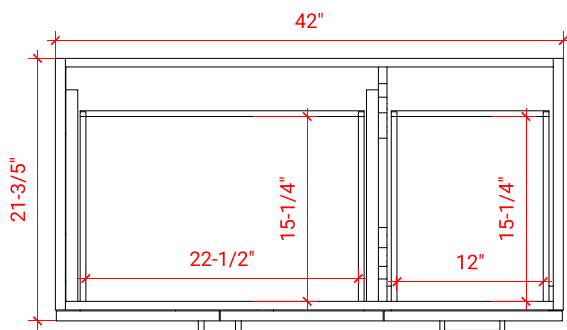

TAYLOR 42" LEFT OFFSET CABINET

ARIEL

Q042S-L

BASE CABINET DIMENSIONS

42" W x 21.6" D x 34.5" H

FEATURES

- Solid wood frame & plywood panels
- Dovetail drawers and joints
- Soft closing doors & drawers

HARDWARE FINISHES

Brushed Nickel Satin Brass Matte Black Polished Chrome

AVAILABLE COLORS

White Grey Midnight Blue

FRONT VIEW

SIDE VIEW

PLAN VIEW

OVERALL DIMENSIONS

43" W x 22" D x 1.5" H

- Countertop
- Matching Backsplash
- Oval Sink

COUNTERTOP PLAN VIEW

EDGE SIDE VIEW

THREE DIMENSIONAL COUNTERTOP VIEW