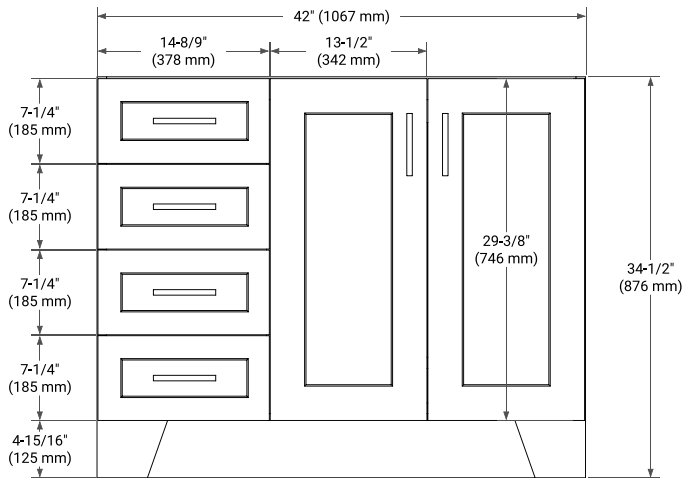

TAYLOR 42" RIGHT OFFSET CABINET

BASE CABINET DIMENSIONS

42" W x 21.6" D x 34.5" H

FEATURES

- Solid wood frame & plywood panels
- Dovetail drawers and joints
- Soft closing doors & drawers

HARDWARE FINISHES*

White Grey Midnight Blue

FRONT VIEW

SIDE VIEW

PLAN VIEW

OVERALL DIMENSIONS

43" W x 22" D x 1.5" H

COUNTERTOP OPTIONS

Carrara Marble

White Quartz

FEATURES

- Solid countertop with mitered edges & seams
- Undermount white oval sink
- Pre-drilled for 8" widespread faucet

INCLUDED

- Countertop
- Matching Backsplash
- Oval Sink

COUNTERTOP PLAN VIEW

EDGE SIDE VIEW

THREE DIMENSIONAL COUNTERTOP VIEW