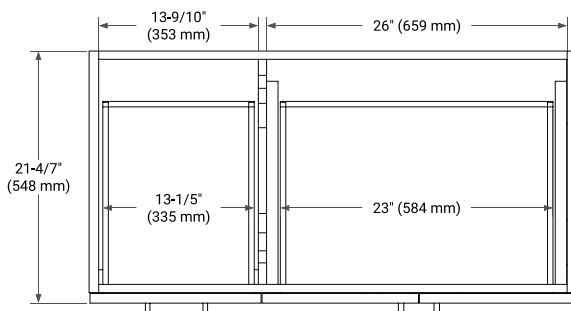

TAYLOR 42" RIGHT OFFSET CABINET

BASE CABINET DIMENSIONS

42" W x 21.6" D x 34.5" H

FEATURES

- Solid wood frame & plywood panels
- Dovetail drawers and joints
- Soft closing doors & drawers

HARDWARE FINISHES*

White Grey Midnight Blue

FRONT VIEW

SIDE VIEW

PLAN VIEW

OVERALL DIMENSIONS

43" W x 22" D x 1.5" H

COUNTERTOP OPTIONS

Carrara Marble

EDGE SIDE VIEW

THREE DIMENSIONAL COUNTERTOP VIEW