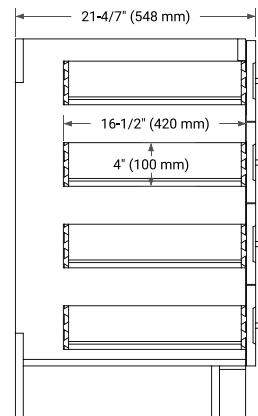

TAYLOR 42" RIGHT OFFSET CABINET

BASE CABINET DIMENSIONS

42" W x 21.6" D x 34.5" H

FEATURES

- Solid wood frame & plywood panels
- Dovetail drawers and joints
- Soft closing doors & drawers

HARDWARE FINISHES*

White Grey Midnight Blue

FRONT VIEW

SIDE VIEW

PLAN VIEW

OVERALL DIMENSIONS

43" W x 22" D x 1.5" H

COUNTERTOP OPTIONS

Carrara Marble

EDGE SIDE VIEW

THREE DIMENSIONAL COUNTERTOP VIEW