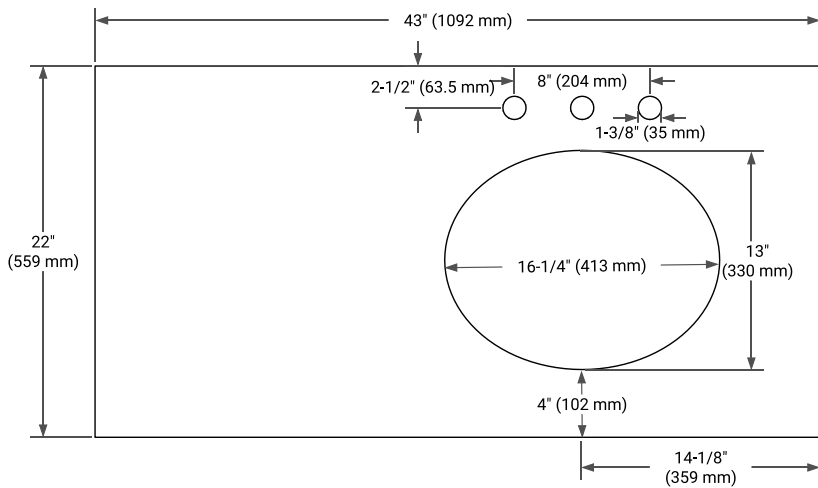

TAYLOR 42" RIGHT OFFSET CABINET

BASE CABINET DIMENSIONS

42" W x 21.6" D x 34.5" H

FEATURES

- Solid wood frame & plywood panels
- Dovetail drawers and joints
- Soft closing doors & drawers

HARDWARE FINISHES*

White Grey Midnight Blue

FRONT VIEW

SIDE VIEW

PLAN VIEW

OVERALL DIMENSIONS

43" W x 22" D x 1.5" H

COUNTERTOP OPTIONS

Carrara Marble

White Quartz

FEATURES

- Solid countertop with mitered edges & seams
- Undermount white oval sink
- Pre-drilled for 8" widespread faucet

INCLUDED

- Countertop
- Matching Backsplash
- Oval Sink

COUNTERTOP PLAN VIEW

EDGE SIDE VIEW

THREE DIMENSIONAL COUNTERTOP VIEW