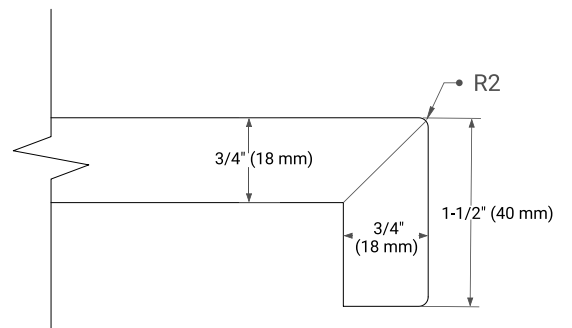

White Grey Midnight Blue

FRONT VIEW

SIDE VIEW

PLAN VIEW

OVERALL DIMENSIONS

43" W x 22" D x 1.5" H

COUNTERTOP OPTIONS

Carrara Marble

White Quartz

FEATURES

- Solid countertop with mitered edges & seams
- Undermount white oval sink
- Pre-drilled for 8" widespread faucet

INCLUDED

- Countertop
- Matching Backsplash
- Oval Sink

COUNTERTOP PLAN VIEW

EDGE SIDE VIEW

THREE DIMENSIONAL COUNTERTOP VIEW