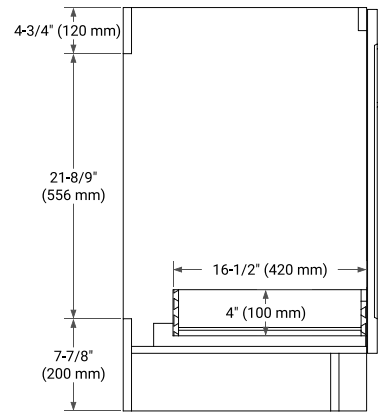

TAYLOR 42" RIGHT OFFSET CABINET

BASE CABINET DIMENSIONS

42" W x 21.6" D x 34.5" H

FEATURES

- Solid wood frame & plywood panels
- Dovetail drawers and joints
- Soft closing doors & drawers

HARDWARE FINISHES*

White Grey Midnight Blue

FRONT VIEW

SIDE VIEW

PLAN VIEW

OVERALL DIMENSIONS

43" W x 22" D x 1.5" H

COUNTERTOP OPTIONS

Carrara Marble

EDGE SIDE VIEW

THREE DIMENSIONAL COUNTERTOP VIEW