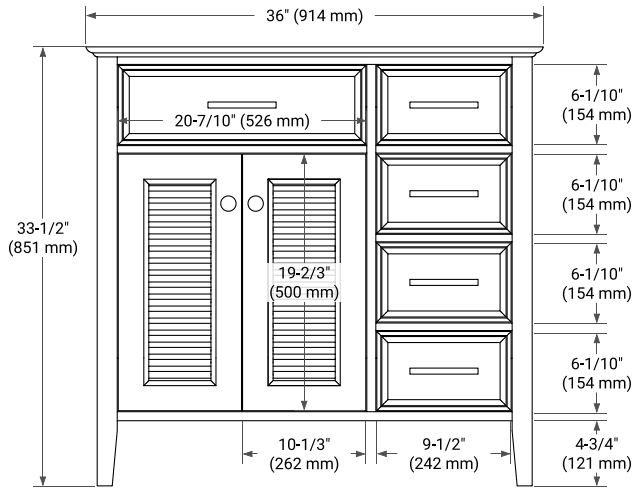

BASE CABINET DIMENSIONS

36" W x 21.5" D x 33.5" H

FEATURES

- Solid wood frame & plywood panels
- Dovetail drawers and joints
- Soft closing doors & drawers

HARDWARE FINISHES

Brushed Nickel Satin Brass Matte Black Polished Chrome

AVAILABLE COLORS

White Grey

FRONT VIEW

SIDE VIEW

PLAN VIEW

OVERALL DIMENSIONS

37" W x 22" D x 1.5" H

COUNTERTOP OPTIONS

COUNTERTOP PLAN VIEW

EDGE SIDE VIEW

THREE DIMENSIONAL COUNTERTOP VIEW