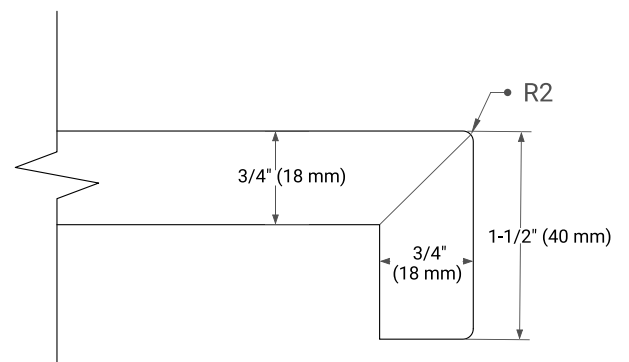

AVAILABLE COLORS

White Grey

FRONT VIEW

SIDE VIEW

PLAN VIEW

OVERALL DIMENSIONS

37" W x 22" D x 1.5" H

COUNTERTOP OPTIONS

Carrara Marble

White Quartz

FEATURES

- Solid countertop with mitered edges & seams
- Undermount white oval sink
- Pre-drilled for 8" widespread faucet

INCLUDED

- Countertop
- Matching Backsplash
- Oval Sink

COUNTERTOP PLAN VIEW

EDGE SIDE VIEW

THREE DIMENSIONAL COUNTERTOP VIEW