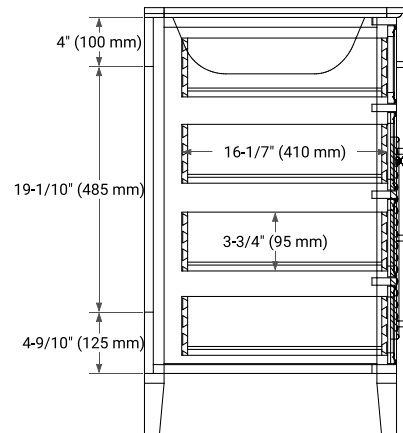

BASE CABINET DIMENSIONS

36" W x 21.5" D x 33.5" H

FEATURES

- Solid wood frame & plywood panels
- Dovetail drawers and joints
- Soft closing doors & drawers

HARDWARE FINISHES

Brushed Nickel Satin Brass Matte Black Polished Chrome

AVAILABLE COLORS

White Grey

FRONT VIEW

SIDE VIEW

PLAN VIEW

OVERALL DIMENSIONS

37" W x 22" D x 1.5" H

COUNTERTOP OPTIONS

COUNTERTOP PLAN VIEW

EDGE SIDE VIEW

THREE DIMENSIONAL COUNTERTOP VIEW