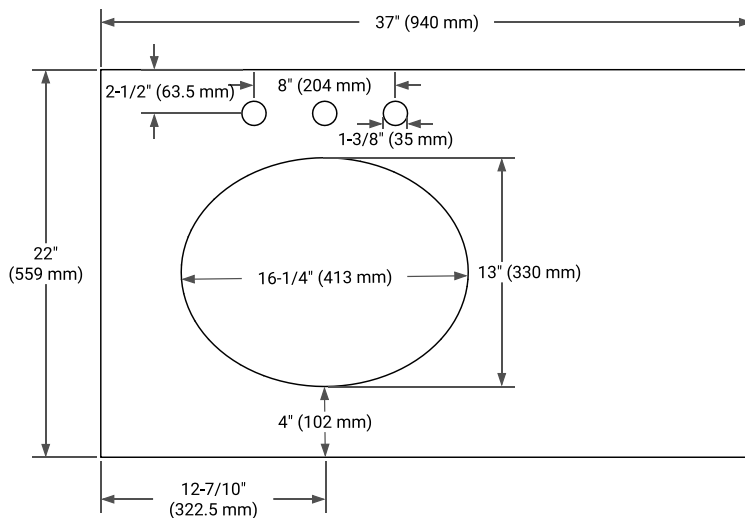

BASE CABINET DIMENSIONS

36" W x 21.5" D x 33.5" H

FEATURES

- Solid wood frame & plywood panels
- Dovetail drawers and joints
- Soft closing doors & drawers

HARDWARE FINISHES

Brushed Nickel Satin Brass Matte Black Polished Chrome

AVAILABLE COLORS

White Grey

FRONT VIEW

SIDE VIEW

PLAN VIEW

OVERALL DIMENSIONS

37" W x 22" D x 1.5" H

COUNTERTOP OPTIONS

Carrara Marble

White Quartz

FEATURES

- Solid countertop with mitered edges & seams
- Undermount white oval sink
- Pre-drilled for 8" widespread faucet

INCLUDED

- Countertop
- Matching Backsplash
- Oval Sink

COUNTERTOP PLAN VIEW

EDGE SIDE VIEW

THREE DIMENSIONAL COUNTERTOP VIEW