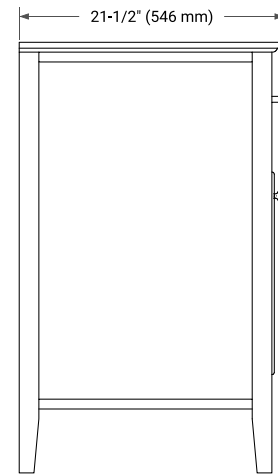

BASE CABINET DIMENSIONS

36" W x 21.5" D x 33.5" H

FEATURES

- Solid wood frame & plywood panels
- Dovetail drawers and joints
- Soft closing doors & drawers

HARDWARE FINISHES

Brushed Nickel Satin Brass Matte Black Polished Chrome

AVAILABLE COLORS

White Grey

FRONT VIEW

SIDE VIEW

PLAN VIEW

OVERALL DIMENSIONS

37" W x 22" D x 1.5" H

COUNTERTOP OPTIONS

Carrara Marble

White Quartz

FEATURES

- Solid countertop with mitered edges & seams
- Undermount white oval sink
- Pre-drilled for 8" widespread faucet

INCLUDED

- Countertop
- Matching Backsplash
- Oval Sink

COUNTERTOP PLAN VIEW

EDGE SIDE VIEW

THREE DIMENSIONAL COUNTERTOP VIEW