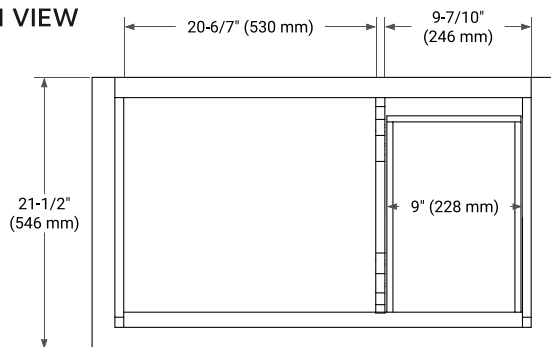

BASE CABINET DIMENSIONS

36" W x 21.5" D x 33.5" H

FEATURES

- Solid wood frame & plywood panels
- Dovetail drawers and joints
- Soft closing doors & drawers

HARDWARE FINISHES

Brushed Nickel Satin Brass Matte Black Polished Chrome

AVAILABLE COLORS

White Grey

FRONT VIEW

SIDE VIEW

PLAN VIEW

OVERALL DIMENSIONS

37" W x 22" D x 1.5" H

COUNTERTOP OPTIONS

COUNTERTOP PLAN VIEW

EDGE SIDE VIEW

THREE DIMENSIONAL COUNTERTOP VIEW