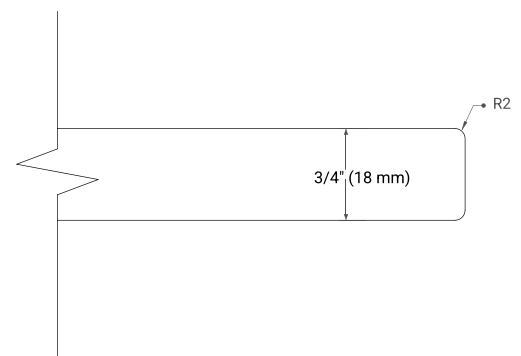

EDGE SIDE VIEW