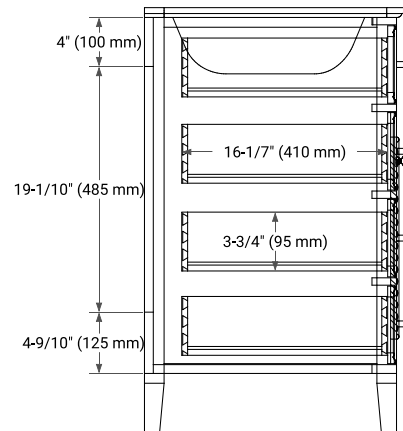

**BASE CABINET DIMENSIONS**

36" W x 21.5" D x 33.5" H

**FEATURES**

- Solid wood frame & plywood panels
- Dovetail drawers and joints
- Soft closing doors & drawers

**HARDWARE FINISHES**

Brushed Nickel    Satin Brass    Matte Black    Polished Chrome

# 37" RIGHT RECTANGLE SINK COUNTERTOP WITH 0.75 IN. THICKNESS

## OVERALL DIMENSIONS

37" W x 22" D x 0.75" H

## THREE DIMENSIONAL COUNTERTOP VIEW