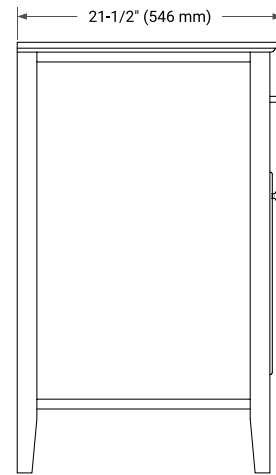

BASE CABINET DIMENSIONS

36" W x 21.5" D x 33.5" H

FEATURES

- Solid wood frame & plywood panels
- Dovetail drawers and joints
- Soft closing doors & drawers

HARDWARE FINISHES

Brushed Nickel   Satin Brass   Matte Black   Polished Chrome

AVAILABLE COLORS

White   Grey

SIDE VIEW