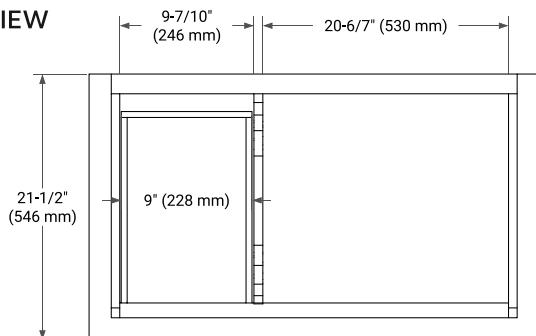

**BASE CABINET DIMENSIONS**

36" W x 21.5" D x 33.5" H

**FEATURES**

- Solid wood frame & plywood panels
- Dovetail drawers and joints
- Soft closing doors & drawers

**HARDWARE FINISHES**

Brushed Nickel    Satin Brass    Matte Black    Polished Chrome

# 37" RIGHT RECTANGLE SINK COUNTERTOP WITH 0.75 IN. THICKNESS

## OVERALL DIMENSIONS

37" W x 22" D x 0.75" H