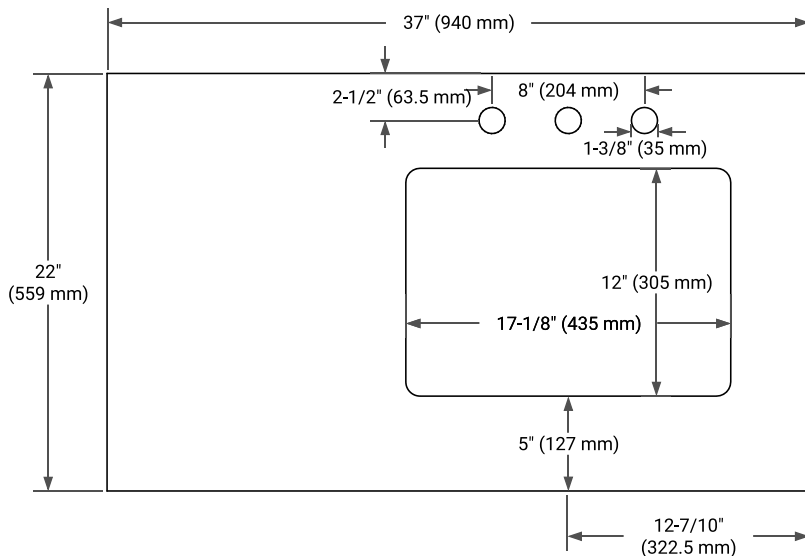

## OVERALL DIMENSIONS

37" W x 22" D x 0.75" H

## FEATURES

- Solid countertop with mitered edges & seams
- Undermount white rectangular sink
- Pre-drilled for 8" widespread faucet

## COUNTERTOP PLAN VIEW