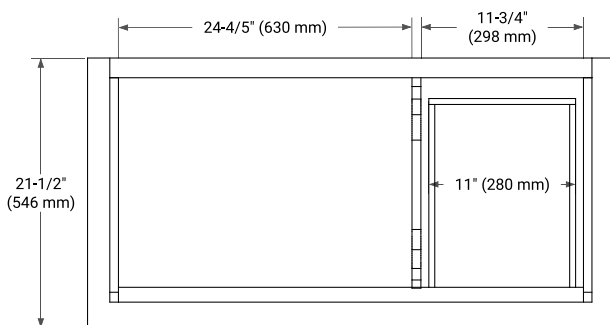

BASE CABINET DIMENSIONS

42" W x 21.5" D x 33.5" H

FEATURES

- Solid wood frame & plywood panels
- Dovetail drawers and joints
- Soft closing doors & drawers

HARDWARE FINISHES

Brushed Nickel Satin Brass Matte Black Polished Chrome

AVAILABLE COLORS

White Grey

FRONT VIEW

SIDE VIEW

PLAN VIEW

42" LEFT OVAL SINK COUNTERTOP WITH 1.5 IN. THICKNESS

ARIEL

OVERALL DIMENSIONS

42.25" W x 22" D x 1.5" H

COUNTERTOP OPTIONS

Carrara White Quartz

FEATURES

- Solid countertop with mitered edges & seams
- Undermount white oval sink
- Pre-drilled for 8" widespread faucet

INCLUDED

- Countertop
- Matching Backsplash
- Oval Sink

COUNTERTOP PLAN VIEW

EDGE SIDE VIEW

THREE DIMENSIONAL COUNTERTOP VIEW