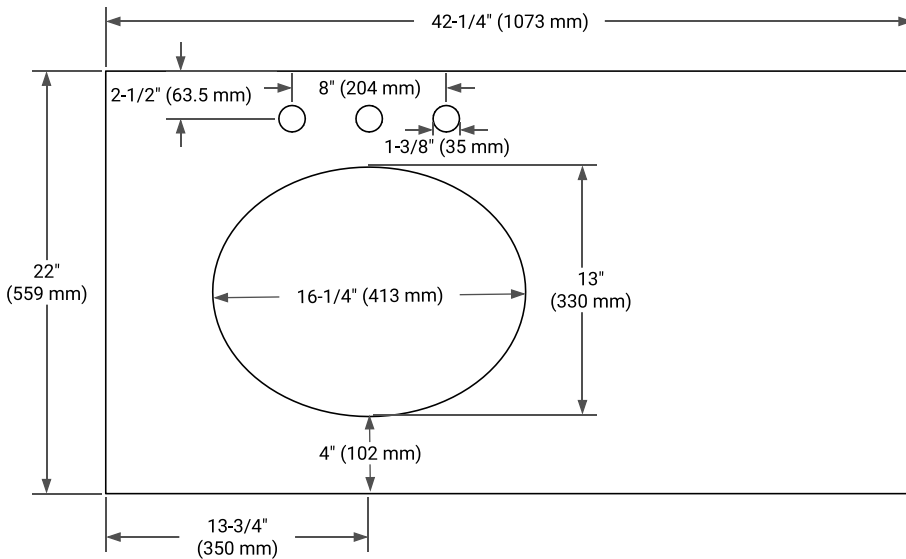

BASE CABINET DIMENSIONS

42" W x 21.5" D x 33.5" H

FEATURES

- Solid wood frame & plywood panels
- Dovetail drawers and joints
- Soft closing doors & drawers

HARDWARE FINISHES

Brushed Nickel Satin Brass Matte Black Polished Chrome

AVAILABLE COLORS

White Grey

FRONT VIEW

SIDE VIEW

PLAN VIEW

42" LEFT OVAL SINK COUNTERTOP WITH 1.5 IN. THICKNESS

ARIEL

OVERALL DIMENSIONS

42.25" W x 22" D x 1.5" H

COUNTERTOP OPTIONS

Carrara White Quartz

FEATURES

- Solid countertop with mitered edges & seams
- Undermount white oval sink
- Pre-drilled for 8" widespread faucet

INCLUDED

- Countertop
- Matching Backsplash
- Oval Sink

COUNTERTOP PLAN VIEW

EDGE SIDE VIEW

THREE DIMENSIONAL COUNTERTOP VIEW