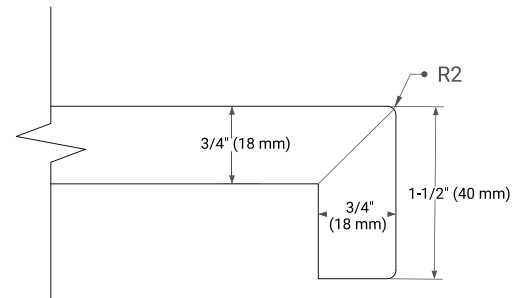

AVAILABLE COLORS

White Grey

FRONT VIEW

SIDE VIEW

PLAN VIEW

42" LEFT OVAL SINK COUNTERTOP WITH 1.5 IN. THICKNESS

ARIEL

OVERALL DIMENSIONS

42.25" W x 22" D x 1.5" H

COUNTERTOP OPTIONS

Carrara White Quartz

FEATURES

- Solid countertop with mitered edges & seams
- Undermount white oval sink
- Pre-drilled for 8" widespread faucet

INCLUDED

- Countertop
- Matching Backsplash
- Oval Sink

COUNTERTOP PLAN VIEW

EDGE SIDE VIEW

THREE DIMENSIONAL COUNTERTOP VIEW