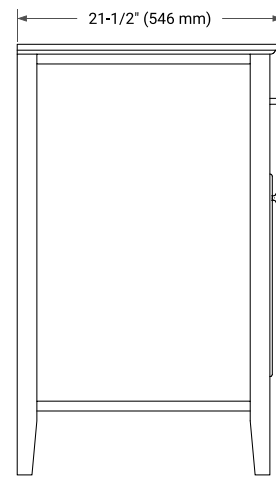

BASE CABINET DIMENSIONS

42" W x 21.5" D x 33.5" H

FEATURES

- Solid wood frame & plywood panels
- Dovetail drawers and joints
- Soft closing doors & drawers

HARDWARE FINISHES

Brushed Nickel Satin Brass Matte Black Polished Chrome

AVAILABLE COLORS

White Grey

FRONT VIEW

SIDE VIEW

PLAN VIEW

42" LEFT OVAL SINK COUNTERTOP WITH 1.5 IN. THICKNESS

ARIEL

OVERALL DIMENSIONS

42.25" W x 22" D x 1.5" H

COUNTERTOP OPTIONS

Carrara White Quartz

FEATURES

- Solid countertop with mitered edges & seams
- Undermount white oval sink
- Pre-drilled for 8" widespread faucet

INCLUDED

- Countertop
- Matching Backsplash
- Oval Sink

COUNTERTOP PLAN VIEW

EDGE SIDE VIEW

THREE DIMENSIONAL COUNTERTOP VIEW