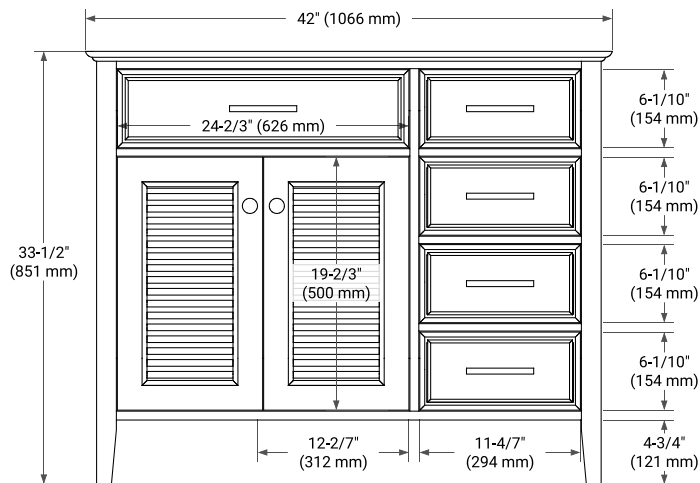

BASE CABINET DIMENSIONS

42" W x 21.5" D x 33.5" H

FEATURES

- Solid wood frame & plywood panels
- Dovetail drawers and joints
- Soft closing doors & drawers

HARDWARE FINISHES

Brushed Nickel Satin Brass Matte Black Polished Chrome

AVAILABLE COLORS

White Grey

FRONT VIEW

SIDE VIEW

PLAN VIEW

42" LEFT OVAL SINK COUNTERTOP WITH 1.5 IN. THICKNESS

ARIEL

OVERALL DIMENSIONS

42.25" W x 22" D x 1.5" H

COUNTERTOP OPTIONS

Carrara White Quartz

FEATURES

- Solid countertop with mitered edges & seams
- Undermount white oval sink
- Pre-drilled for 8" widespread faucet

INCLUDED

- Countertop
- Matching Backsplash
- Oval Sink

COUNTERTOP PLAN VIEW

EDGE SIDE VIEW

THREE DIMENSIONAL COUNTERTOP VIEW