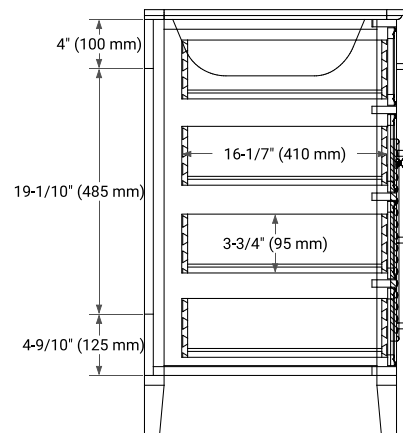

BASE CABINET DIMENSIONS

42" W x 21.5" D x 33.5" H

FEATURES

- Solid wood frame & plywood panels
- Dovetail drawers and joints
- Soft closing doors & drawers

HARDWARE FINISHES

Brushed Nickel Satin Brass Matte Black Polished Chrome

AVAILABLE COLORS

White Grey

FRONT VIEW

SIDE VIEW

PLAN VIEW

42" LEFT OVAL SINK COUNTERTOP WITH 1.5 IN. THICKNESS

ARIEL

OVERALL DIMENSIONS

42.25" W x 22" D x 1.5" H

COUNTERTOP OPTIONS

Carrara White Quartz

FEATURES

- Solid countertop with mitered edges & seams
- Undermount white oval sink
- Pre-drilled for 8" widespread faucet

INCLUDED

- Countertop
- Matching Backsplash
- Oval Sink

COUNTERTOP PLAN VIEW

EDGE SIDE VIEW

THREE DIMENSIONAL COUNTERTOP VIEW