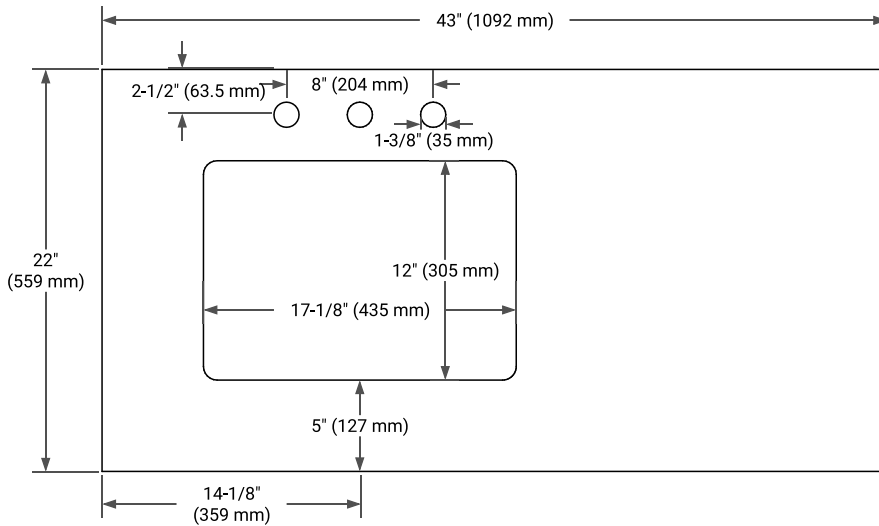

## OVERALL DIMENSIONS

43" W x 22" D x 0.75" H

## FEATURES

- Solid countertop with mitered edges & seams
- Undermount white rectangular sink
- Pre-drilled for 8" widespread faucet

## COUNTERTOP PLAN VIEW

## EDGE SIDE VIEW