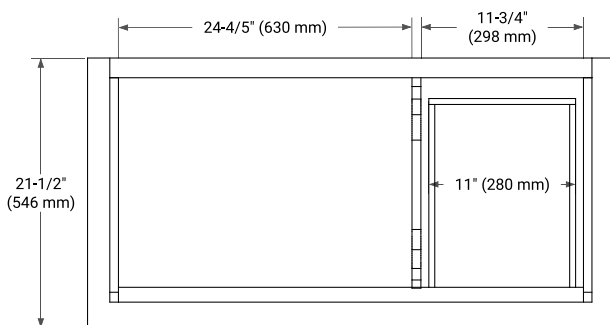

**BASE CABINET DIMENSIONS**

42" W x 21.5" D x 33.5" H

**FEATURES**

- Solid wood frame & plywood panels
- Dovetail drawers and joints
- Soft closing doors & drawers

**HARDWARE FINISHES**

Brushed Nickel    Satin Brass    Matte Black    Polished Chrome

# 43" LEFT RECTANGLE SINK COUNTERTOP WITH 0.75 IN. THICKNESS

## OVERALL DIMENSIONS

43" W x 22" D x 0.75" H