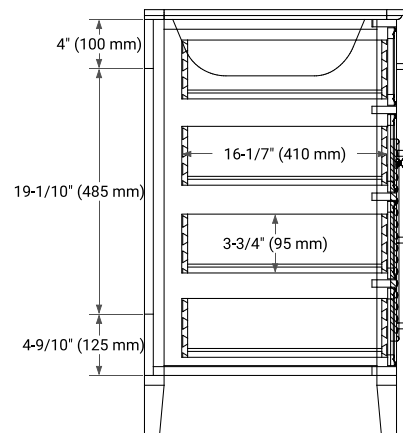

**BASE CABINET DIMENSIONS**

42" W x 21.5" D x 33.5" H

**FEATURES**

- Solid wood frame & plywood panels
- Dovetail drawers and joints
- Soft closing doors & drawers

**HARDWARE FINISHES**

Brushed Nickel    Satin Brass    Matte Black    Polished Chrome

# 43" LEFT RECTANGLE SINK COUNTERTOP WITH 0.75 IN. THICKNESS

## OVERALL DIMENSIONS

43" W x 22" D x 0.75" H

## THREE DIMENSIONAL COUNTERTOP VIEW