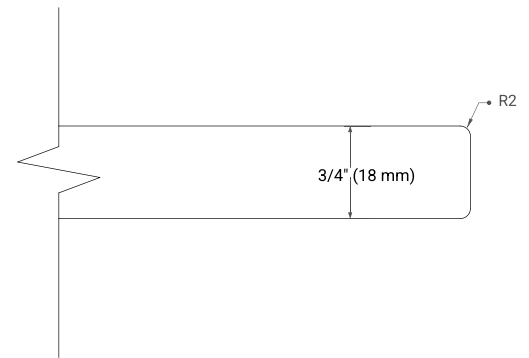

EDGE SIDE VIEW