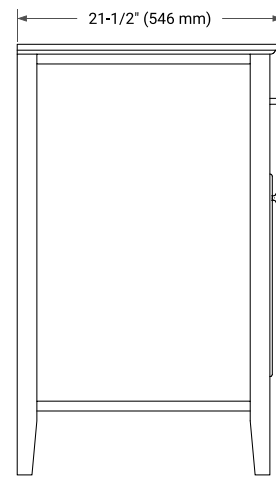

BASE CABINET DIMENSIONS

42" W x 21.5" D x 33.5" H

FEATURES

- Solid wood frame & plywood panels
- Dovetail drawers and joints
- Soft closing doors & drawers

HARDWARE FINISHES

Brushed Nickel   Satin Brass   Matte Black   Polished Chrome

AVAILABLE COLORS

White   Grey

SIDE VIEW