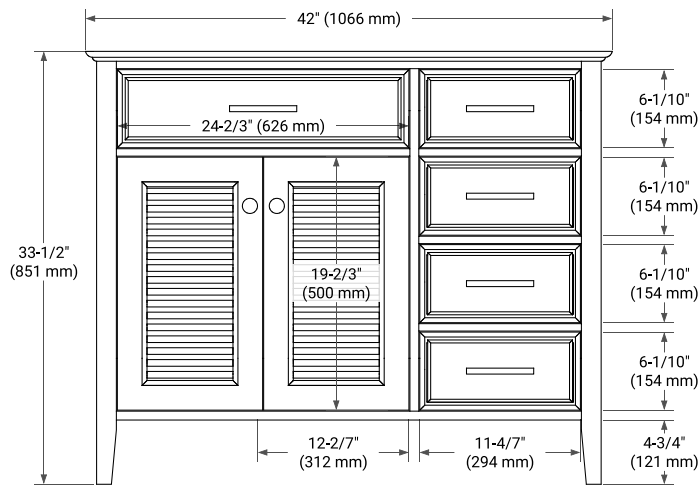

AVAILABLE COLORS

White   Grey

FRONT VIEW