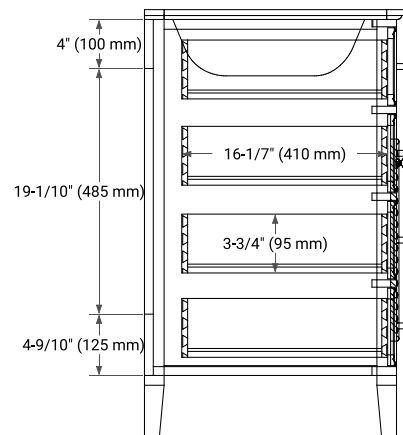

**BASE CABINET DIMENSIONS**

48" W x 21.5" D x 33.5" H

**FEATURES**

- Solid wood frame & plywood panels
- Dovetail drawers and joints
- Soft closing doors & drawers

**HARDWARE FINISHES**

Brushed Nickel    Satin Brass    Matte Black    Polished Chrome

# 49" SINGLE RECTANGLE SINK COUNTERTOP WITH 1.5 IN. THICKNESS

## OVERALL DIMENSIONS

49" W x 22" D x 1.5" H

## THREE DIMENSIONAL COUNTERTOP VIEW