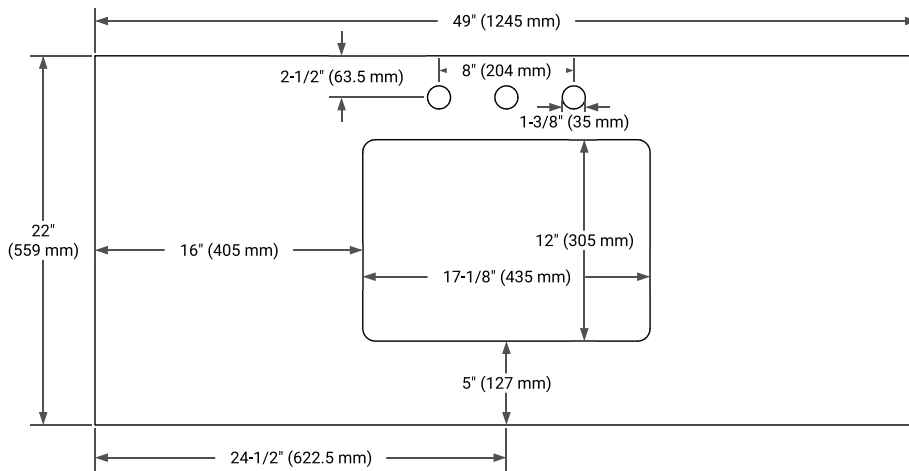

49" SINGLE RECTANGLE SINK COUNTERTOP WITH 1.5 IN. THICKNESS

ARIEL

OVERALL DIMENSIONS

49" W x 22" D x 1.5" H

COUNTERTOP OPTIONS

FEATURES

- Solid countertop with mitered edges & seams
- Undermount white rectangular sink
- Pre-drilled for 8" widespread faucet

INCLUDED

- Countertop
- Matching Backsplash
- Rectangle Sink

COUNTERTOP PLAN VIEW