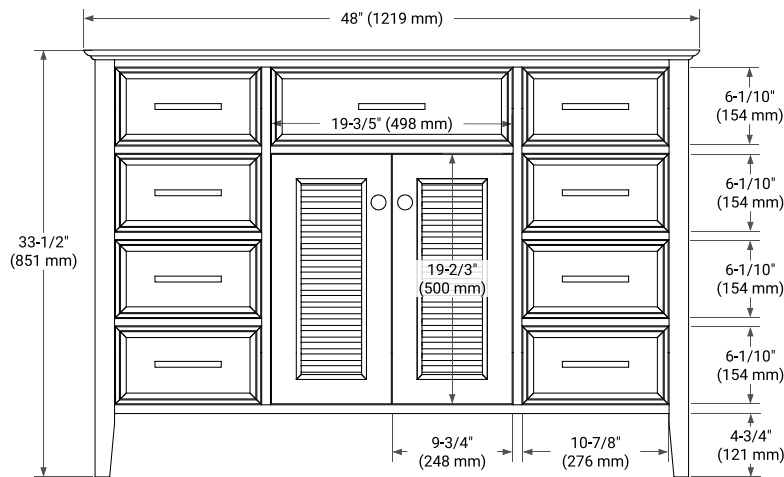

AVAILABLE COLORS

White   Grey

FRONT VIEW