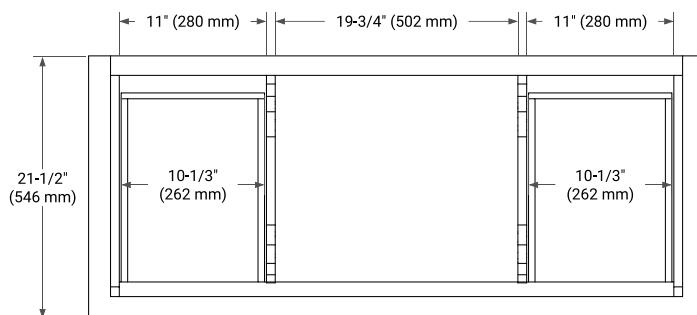

**BASE CABINET DIMENSIONS**

48" W x 21.5" D x 33.5" H

**FEATURES**

- Solid wood frame & plywood panels
- Dovetail drawers and joints
- Soft closing doors & drawers

**HARDWARE FINISHES**

Brushed Nickel    Satin Brass    Matte Black    Polished Chrome

# 49" SINGLE RECTANGLE SINK COUNTERTOP WITH 1.5 IN. THICKNESS

## OVERALL DIMENSIONS

49" W x 22" D x 1.5" H