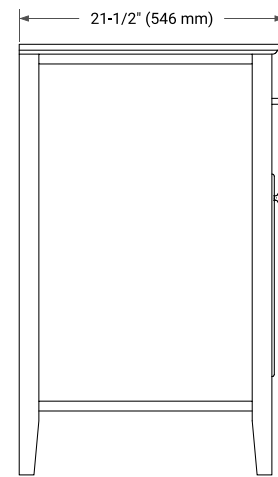

BASE CABINET DIMENSIONS

48" W x 21.5" D x 33.5" H

FEATURES

- Solid wood frame & plywood panels
- Dovetail drawers and joints
- Soft closing doors & drawers

HARDWARE FINISHES

Brushed Nickel   Satin Brass   Matte Black   Polished Chrome

AVAILABLE COLORS

White   Grey

SIDE VIEW