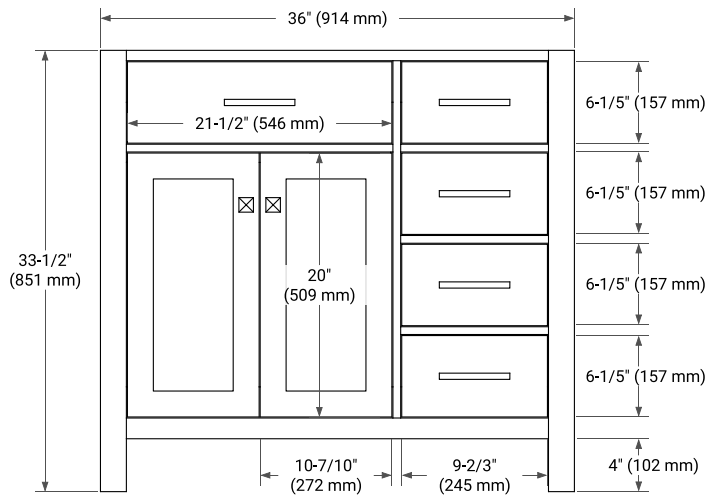

BASE CABINET DIMENSIONS

36" W x 21.5" D x 33.5" H

FEATURES

- Solid wood frame with engineered wood panels
- Dovetail drawers and joints
- Soft closing doors & drawers

HARDWARE FINISHES

Brushed Nickel Satin Brass Matte Black Polished Chrome

AVAILABLE COLORS

White Grey

FRONT VIEW

SIDE VIEW

PLAN VIEW

36" LEFT OVAL SINK COUNTERTOP WITH 1.5 IN. THICKNESS

OVERALL DIMENSIONS

36.25" W x 22" D x 1.5" H

COUNTERTOP OPTIONS

Carrara White Quartz

FEATURES

- Solid countertop with mitered edges & seams
- Undermount white oval sink
- Pre-drilled for 8" widespread faucet

INCLUDED

- Countertop
- Matching Backsplash
- Oval Sink

COUNTERTOP PLAN VIEW

EDGE SIDE VIEW

THREE DIMENSIONAL COUNTERTOP VIEW