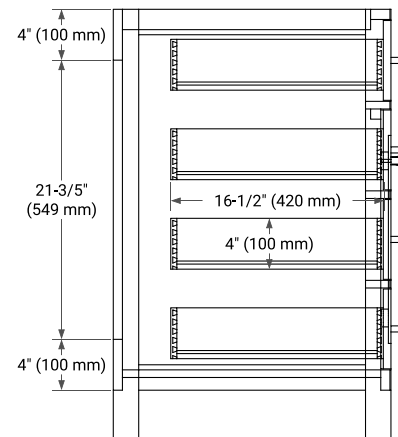

BASE CABINET DIMENSIONS

36" W x 21.5" D x 33.5" H

FEATURES

- Solid wood frame with engineered wood panels
- Dovetail drawers and joints
- Soft closing doors & drawers

HARDWARE FINISHES

Brushed Nickel Satin Brass Matte Black Polished Chrome

AVAILABLE COLORS

White Grey

FRONT VIEW

SIDE VIEW

PLAN VIEW

36" LEFT OVAL SINK COUNTERTOP WITH 1.5 IN. THICKNESS

OVERALL DIMENSIONS

36.25" W x 22" D x 1.5" H

COUNTERTOP PLAN VIEW

EDGE SIDE VIEW

THREE DIMENSIONAL COUNTERTOP VIEW