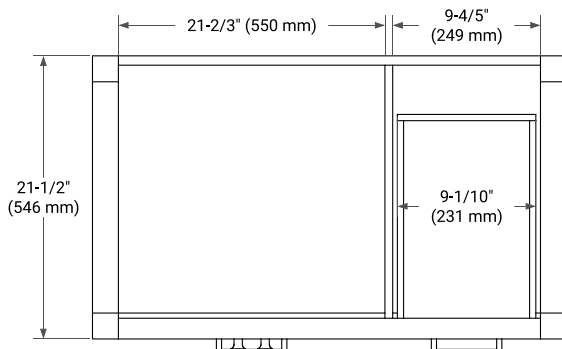

BASE CABINET DIMENSIONS

36" W x 21.5" D x 33.5" H

FEATURES

- Solid wood frame with engineered wood panels
- Dovetail drawers and joints
- Soft closing doors & drawers

HARDWARE FINISHES

Brushed Nickel Satin Brass Matte Black Polished Chrome

AVAILABLE COLORS

White Grey

FRONT VIEW

SIDE VIEW

PLAN VIEW

36" LEFT OVAL SINK COUNTERTOP WITH 1.5 IN. THICKNESS

OVERALL DIMENSIONS

36.25" W x 22" D x 1.5" H

COUNTERTOP PLAN VIEW

EDGE SIDE VIEW

THREE DIMENSIONAL COUNTERTOP VIEW