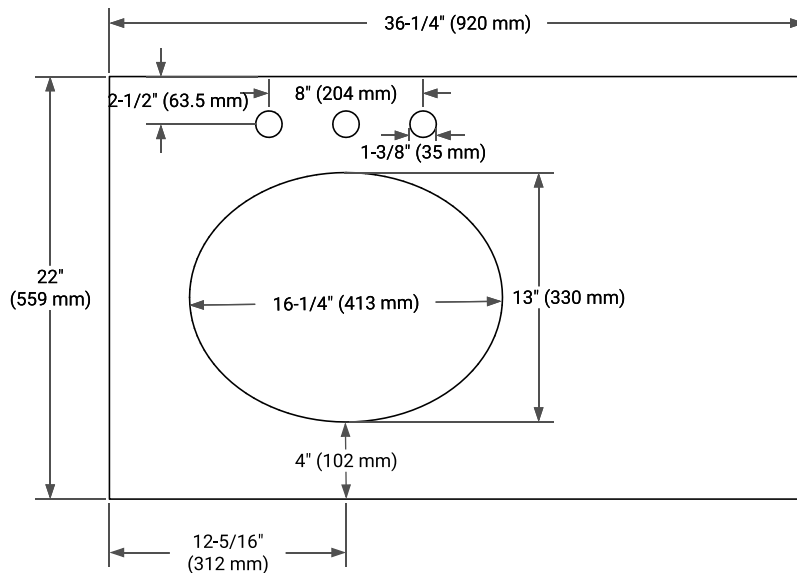

BASE CABINET DIMENSIONS

36" W x 21.5" D x 33.5" H

FEATURES

- Solid wood frame with engineered wood panels
- Dovetail drawers and joints
- Soft closing doors & drawers

HARDWARE FINISHES

Brushed Nickel Satin Brass Matte Black Polished Chrome

AVAILABLE COLORS

White Grey

FRONT VIEW

SIDE VIEW

PLAN VIEW

36" LEFT OVAL SINK COUNTERTOP WITH 1.5 IN. THICKNESS

OVERALL DIMENSIONS

36.25" W x 22" D x 1.5" H

COUNTERTOP OPTIONS

Carrara White Quartz

FEATURES

- Solid countertop with mitered edges & seams
- Undermount white oval sink
- Pre-drilled for 8" widespread faucet

INCLUDED

- Countertop
- Matching Backsplash
- Oval Sink

COUNTERTOP PLAN VIEW

EDGE SIDE VIEW

THREE DIMENSIONAL COUNTERTOP VIEW