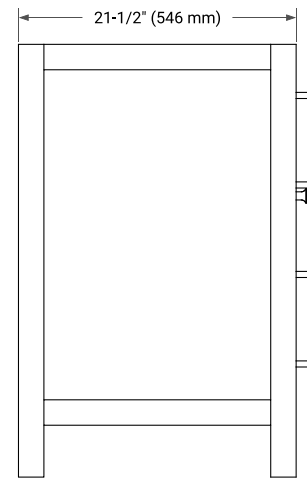

BASE CABINET DIMENSIONS

36" W x 21.5" D x 33.5" H

FEATURES

- Solid wood frame with engineered wood panels
- Dovetail drawers and joints
- Soft closing doors & drawers

HARDWARE FINISHES

Brushed Nickel Satin Brass Matte Black Polished Chrome

AVAILABLE COLORS

White Grey

FRONT VIEW

SIDE VIEW

PLAN VIEW

36" LEFT OVAL SINK COUNTERTOP WITH 1.5 IN. THICKNESS

OVERALL DIMENSIONS

36.25" W x 22" D x 1.5" H

COUNTERTOP OPTIONS

Carrara White Quartz

FEATURES

- Solid countertop with mitered edges & seams
- Undermount white oval sink
- Pre-drilled for 8" widespread faucet

INCLUDED

- Countertop
- Matching Backsplash
- Oval Sink

COUNTERTOP PLAN VIEW

EDGE SIDE VIEW

THREE DIMENSIONAL COUNTERTOP VIEW