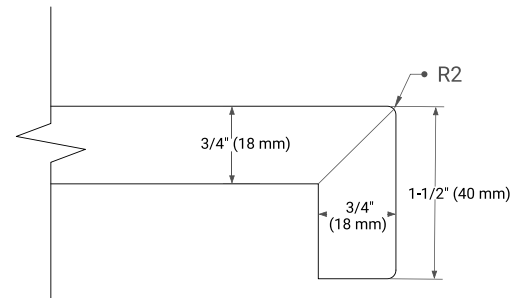

AVAILABLE COLORS

White Grey

FRONT VIEW

SIDE VIEW

PLAN VIEW

36" LEFT OVAL SINK COUNTERTOP WITH 1.5 IN. THICKNESS

OVERALL DIMENSIONS

36.25" W x 22" D x 1.5" H

COUNTERTOP OPTIONS

Carrara White Quartz

FEATURES

- Solid countertop with mitered edges & seams
- Undermount white oval sink
- Pre-drilled for 8" widespread faucet

INCLUDED

- Countertop
- Matching Backsplash
- Oval Sink

COUNTERTOP PLAN VIEW

EDGE SIDE VIEW

THREE DIMENSIONAL COUNTERTOP VIEW