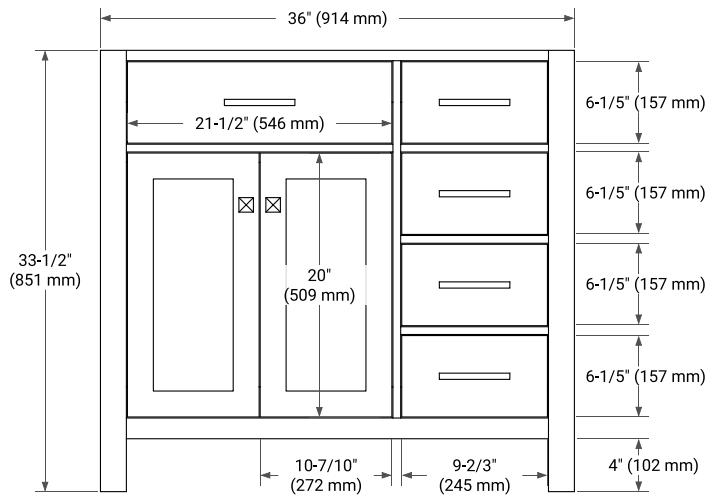

AVAILABLE COLORS

White   Grey

FRONT VIEW