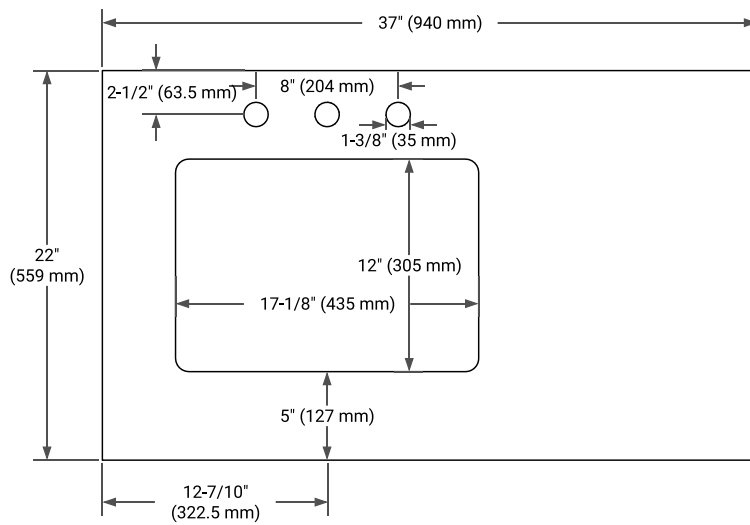

# 37" LEFT RECTANGLE SINK COUNTERTOP WITH 1.5 IN. THICKNESS

## OVERALL DIMENSIONS

37" W x 22" D x 1.5" H

## FEATURES

- Solid countertop with mitered edges & seams
- Undermount white rectangular sink
- Pre-drilled for 8" widespread faucet

## COUNTERTOP PLAN VIEW