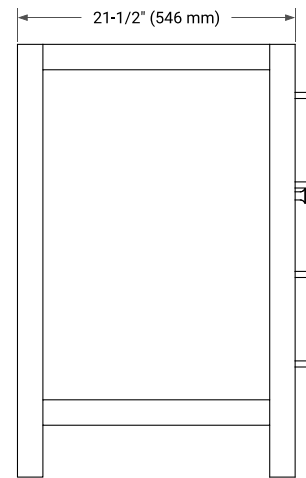

BASE CABINET DIMENSIONS

36" W x 21.5" D x 33.5" H

FEATURES

- Solid wood frame with engineered wood panels
- Dovetail drawers and joints
- Soft closing doors & drawers

HARDWARE FINISHES

Brushed Nickel   Satin Brass   Matte Black   Polished Chrome

AVAILABLE COLORS

White   Grey

SIDE VIEW