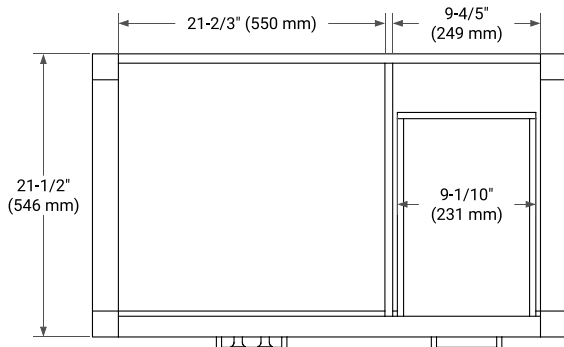

**BASE CABINET DIMENSIONS**

36" W x 21.5" D x 33.5" H

**FEATURES**

- Solid wood frame with engineered wood panels
- Dovetail drawers and joints
- Soft closing doors & drawers

**HARDWARE FINISHES**

Brushed Nickel    Satin Brass    Matte Black    Polished Chrome

# 37" LEFT RECTANGLE SINK COUNTERTOP WITH 1.5 IN. THICKNESS

## OVERALL DIMENSIONS

37" W x 22" D x 1.5" H