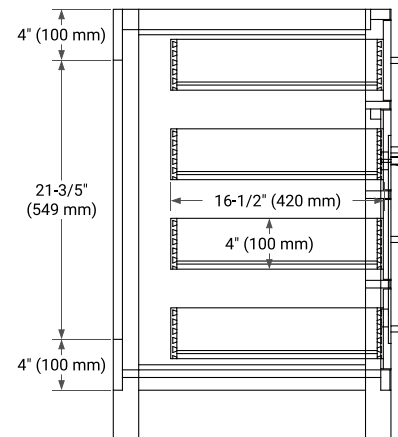

**BASE CABINET DIMENSIONS**

36" W x 21.5" D x 33.5" H

**FEATURES**

- Solid wood frame with engineered wood panels
- Dovetail drawers and joints
- Soft closing doors & drawers

**HARDWARE FINISHES**

Brushed Nickel    Satin Brass    Matte Black    Polished Chrome

# 37" LEFT RECTANGLE SINK COUNTERTOP WITH 1.5 IN. THICKNESS

## OVERALL DIMENSIONS

37" W x 22" D x 1.5" H

## THREE DIMENSIONAL COUNTERTOP VIEW