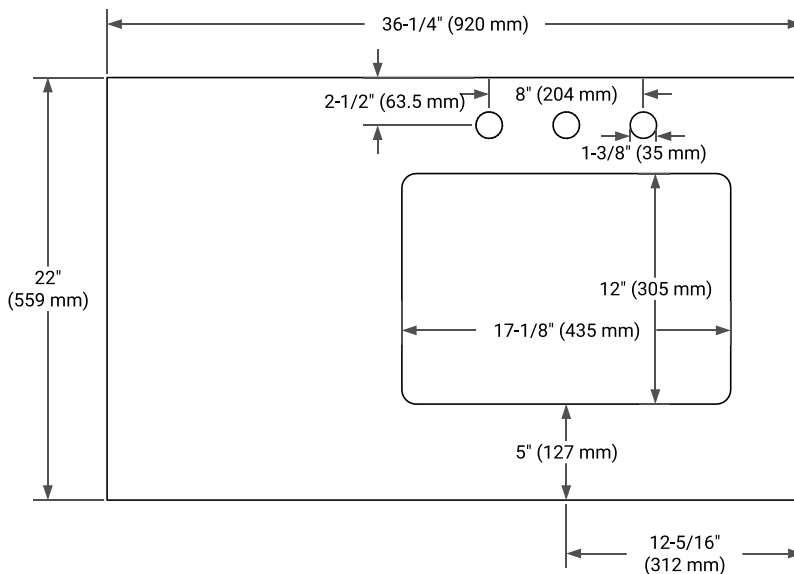

## OVERALL DIMENSIONS

36.25" W x 22" D x 1.5" H

## FEATURES

- Solid countertop with mitered edges & seams
- Undermount white rectangular sink
- Pre-drilled for 8" widespread faucet

## COUNTERTOP PLAN VIEW