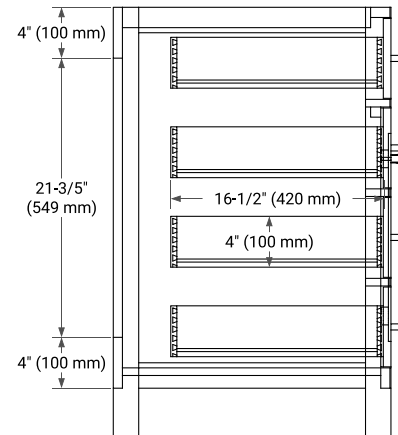

**BASE CABINET DIMENSIONS**

36" W x 21.5" D x 33.5" H

**FEATURES**

- Solid wood frame with engineered wood panels
- Dovetail drawers and joints
- Soft closing doors & drawers

**HARDWARE FINISHES**

Brushed Nickel    Satin Brass    Matte Black    Polished Chrome

# 36" RIGHT RECTANGLE SINK COUNTERTOP WITH 1.5 IN. THICKNESS

## OVERALL DIMENSIONS

36.25" W x 22" D x 1.5" H

## THREE DIMENSIONAL COUNTERTOP VIEW