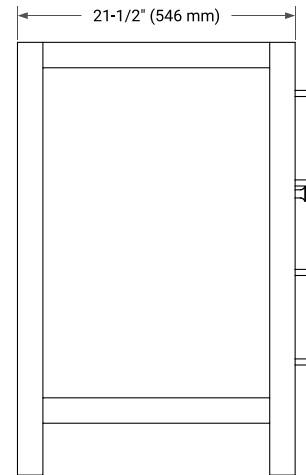

BASE CABINET DIMENSIONS

36" W x 21.5" D x 33.5" H

FEATURES

- Solid wood frame with engineered wood panels
- Dovetail drawers and joints
- Soft closing doors & drawers

HARDWARE FINISHES

Brushed Nickel   Satin Brass   Matte Black   Polished Chrome

AVAILABLE COLORS

White   Grey

SIDE VIEW