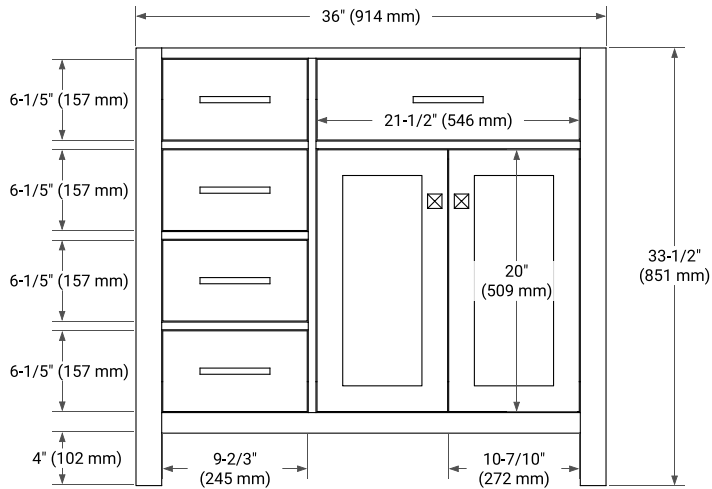

AVAILABLE COLORS

White   Grey

FRONT VIEW