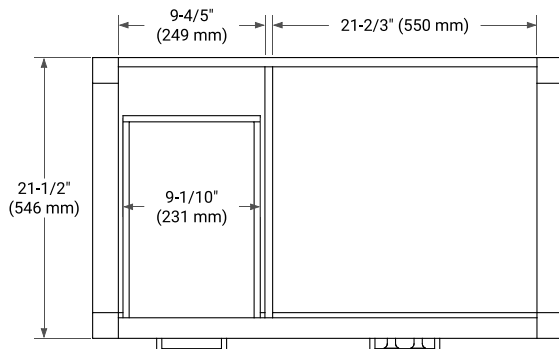

**BASE CABINET DIMENSIONS**

36" W x 21.5" D x 33.5" H

**FEATURES**

- Solid wood frame with engineered wood panels
- Dovetail drawers and joints
- Soft closing doors & drawers

**HARDWARE FINISHES**

Brushed Nickel    Satin Brass    Matte Black    Polished Chrome

# 36" RIGHT RECTANGLE SINK COUNTERTOP WITH 1.5 IN. THICKNESS

## OVERALL DIMENSIONS

36.25" W x 22" D x 1.5" H