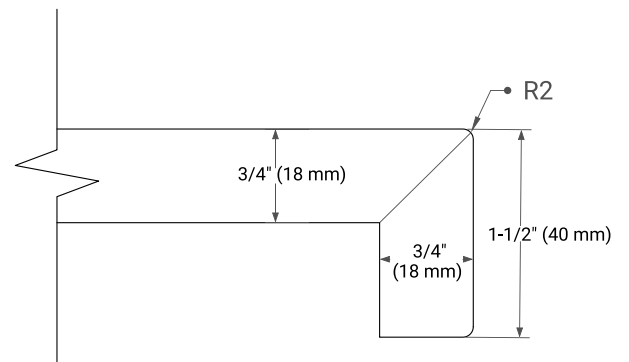

BASE CABINET DIMENSIONS

36" W x 21.5" D x 33.5" H

FEATURES

- Solid wood frame with engineered wood panels
- Dovetail drawers and joints
- Soft closing doors & drawers

HARDWARE FINISHES

Brushed Nickel Satin Brass Matte Black Polished Chrome

AVAILABLE COLORS

White Grey

FRONT VIEW

SIDE VIEW

PLAN VIEW

37" RIGHT RECTANGLE SINK COUNTERTOP WITH 1.5 IN. THICKNESS

ARIEL

OVERALL DIMENSIONS

37" W x 22" D x 1.5" H

COUNTERTOP OPTIONS

Carrara Marble

White Quartz

FEATURES

- Solid countertop with mitered edges & seams
- Undermount white rectangular sink
- Pre-drilled for 8" widespread faucet

INCLUDED

- Countertop
- Matching Backsplash
- Rectangle Sink

COUNTERTOP PLAN VIEW

EDGE SIDE VIEW

THREE DIMENSIONAL COUNTERTOP VIEW