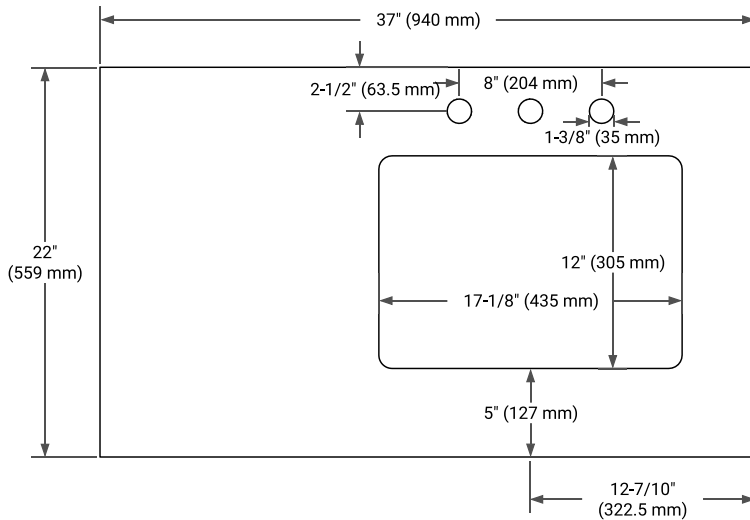

BASE CABINET DIMENSIONS

36" W x 21.5" D x 33.5" H

FEATURES

- Solid wood frame with engineered wood panels
- Dovetail drawers and joints
- Soft closing doors & drawers

HARDWARE FINISHES

Brushed Nickel Satin Brass Matte Black Polished Chrome

AVAILABLE COLORS

White Grey

FRONT VIEW

SIDE VIEW

PLAN VIEW

37" RIGHT RECTANGLE SINK COUNTERTOP WITH 1.5 IN. THICKNESS

ARIEL

OVERALL DIMENSIONS

37" W x 22" D x 1.5" H

COUNTERTOP OPTIONS

Carrara Marble

White Quartz

FEATURES

- Solid countertop with mitered edges & seams
- Undermount white rectangular sink
- Pre-drilled for 8" widespread faucet

INCLUDED

- Countertop
- Matching Backsplash
- Rectangle Sink

COUNTERTOP PLAN VIEW

EDGE SIDE VIEW

THREE DIMENSIONAL COUNTERTOP VIEW