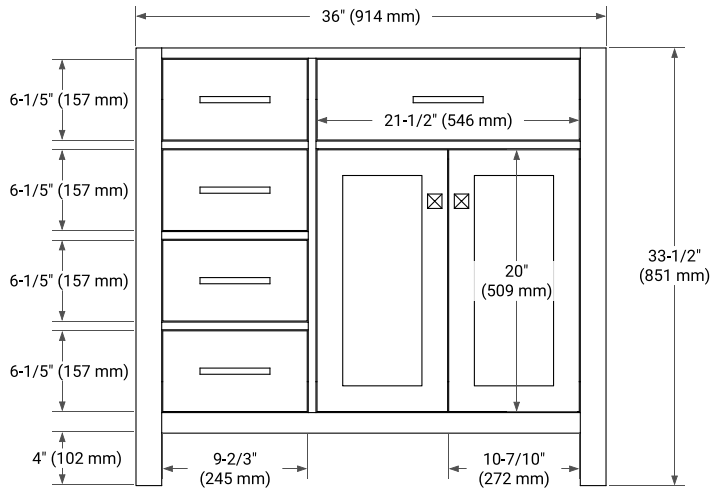

BASE CABINET DIMENSIONS

36" W x 21.5" D x 33.5" H

FEATURES

- Solid wood frame with engineered wood panels
- Dovetail drawers and joints
- Soft closing doors & drawers

HARDWARE FINISHES

Brushed Nickel Satin Brass Matte Black Polished Chrome

AVAILABLE COLORS

White Grey

FRONT VIEW

SIDE VIEW

PLAN VIEW

37" RIGHT RECTANGLE SINK COUNTERTOP WITH 1.5 IN. THICKNESS

ARIEL

OVERALL DIMENSIONS

37" W x 22" D x 1.5" H

COUNTERTOP OPTIONS

Carrara Marble

White Quartz

FEATURES

- Solid countertop with mitered edges & seams
- Undermount white rectangular sink
- Pre-drilled for 8" widespread faucet

INCLUDED

- Countertop
- Matching Backsplash
- Rectangle Sink

COUNTERTOP PLAN VIEW

EDGE SIDE VIEW

THREE DIMENSIONAL COUNTERTOP VIEW