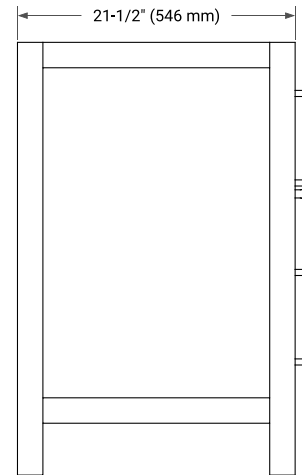

BASE CABINET DIMENSIONS

36" W x 21.5" D x 33.5" H

FEATURES

- Solid wood frame with engineered wood panels
- Dovetail drawers and joints
- Soft closing doors & drawers

HARDWARE FINISHES

Brushed Nickel Satin Brass Matte Black Polished Chrome

AVAILABLE COLORS

White Grey

FRONT VIEW

SIDE VIEW

PLAN VIEW

37" RIGHT RECTANGLE SINK COUNTERTOP WITH 1.5 IN. THICKNESS

ARIEL

OVERALL DIMENSIONS

37" W x 22" D x 1.5" H

COUNTERTOP OPTIONS

Carrara Marble

White Quartz

FEATURES

- Solid countertop with mitered edges & seams
- Undermount white rectangular sink
- Pre-drilled for 8" widespread faucet

INCLUDED

- Countertop
- Matching Backsplash
- Rectangle Sink

COUNTERTOP PLAN VIEW

EDGE SIDE VIEW

THREE DIMENSIONAL COUNTERTOP VIEW