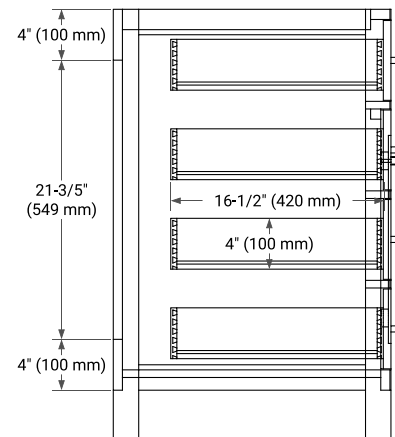

BASE CABINET DIMENSIONS

36" W x 21.5" D x 33.5" H

FEATURES

- Solid wood frame with engineered wood panels
- Dovetail drawers and joints
- Soft closing doors & drawers

HARDWARE FINISHES

Brushed Nickel Satin Brass Matte Black Polished Chrome

AVAILABLE COLORS

White Grey

FRONT VIEW

SIDE VIEW

PLAN VIEW

37" RIGHT RECTANGLE SINK COUNTERTOP WITH 1.5 IN. THICKNESS

ARIEL

OVERALL DIMENSIONS

37" W x 22" D x 1.5" H

COUNTERTOP OPTIONS

Carrara Marble

White Quartz

FEATURES

- Solid countertop with mitered edges & seams
- Undermount white rectangular sink
- Pre-drilled for 8" widespread faucet

INCLUDED

- Countertop
- Matching Backsplash
- Rectangle Sink

COUNTERTOP PLAN VIEW

EDGE SIDE VIEW

THREE DIMENSIONAL COUNTERTOP VIEW