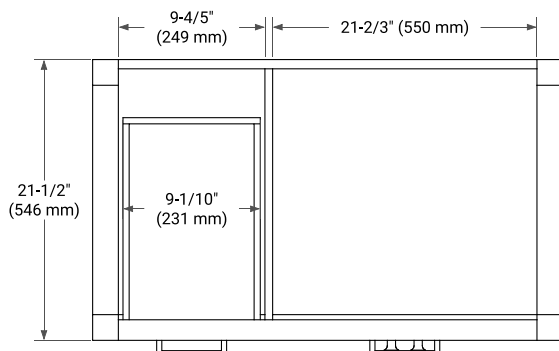

BASE CABINET DIMENSIONS

36" W x 21.5" D x 33.5" H

FEATURES

- Solid wood frame with engineered wood panels
- Dovetail drawers and joints
- Soft closing doors & drawers

HARDWARE FINISHES

Brushed Nickel Satin Brass Matte Black Polished Chrome

AVAILABLE COLORS

White Grey

FRONT VIEW

SIDE VIEW

PLAN VIEW

37" RIGHT RECTANGLE SINK COUNTERTOP WITH 1.5 IN. THICKNESS

ARIEL

OVERALL DIMENSIONS

37" W x 22" D x 1.5" H

COUNTERTOP OPTIONS

Carrara Marble

White Quartz

FEATURES

- Solid countertop with mitered edges & seams
- Undermount white rectangular sink
- Pre-drilled for 8" widespread faucet

INCLUDED

- Countertop
- Matching Backsplash
- Rectangle Sink

COUNTERTOP PLAN VIEW

EDGE SIDE VIEW

THREE DIMENSIONAL COUNTERTOP VIEW