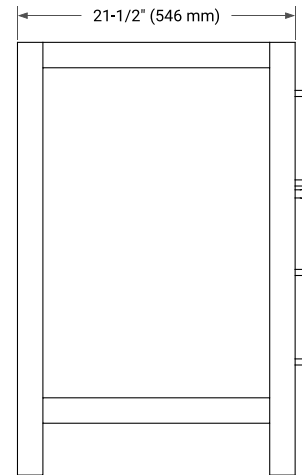

**BASE CABINET DIMENSIONS**

36" W x 21.5" D x 33.5" H

**FEATURES**

- Solid wood frame with engineered wood panels
- Dovetail drawers and joints
- Soft closing doors & drawers

**HARDWARE FINISHES**

Brushed Nickel    Satin Brass    Matte Black    Polished Chrome

**AVAILABLE COLORS**

White    Grey

**FRONT VIEW**

**SIDE VIEW**

**PLAN VIEW**

**OVERALL DIMENSIONS**

37" W x 22" D x 1.5" H

**COUNTERTOP OPTIONS**

Carrara Marble

White Quartz

**FEATURES**

- Solid countertop with mitered edges & seams
- Undermount white oval sink
- Pre-drilled for 8" widespread faucet

**INCLUDED**

- Countertop
- Matching Backsplash
- Oval Sink

**COUNTERTOP PLAN VIEW**

**EDGE SIDE VIEW**

**THREE DIMENSIONAL COUNTERTOP VIEW**