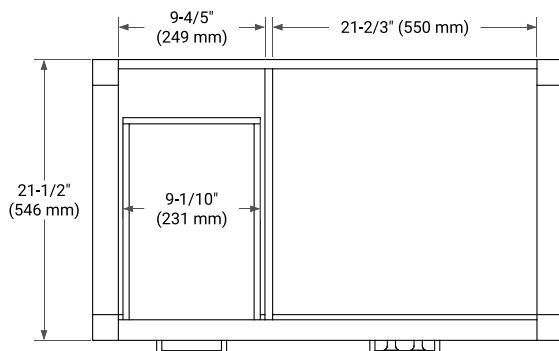

**BASE CABINET DIMENSIONS**

36" W x 21.5" D x 33.5" H

**FEATURES**

- Solid wood frame with engineered wood panels
- Dovetail drawers and joints
- Soft closing doors & drawers

**HARDWARE FINISHES**

Brushed Nickel    Satin Brass    Matte Black    Polished Chrome

**AVAILABLE COLORS**

White    Grey

**FRONT VIEW**

**SIDE VIEW**

**PLAN VIEW**

**OVERALL DIMENSIONS**

37" W x 22" D x 1.5" H

**COUNTERTOP OPTIONS**

**COUNTERTOP PLAN VIEW**

**EDGE SIDE VIEW**

**THREE DIMENSIONAL COUNTERTOP VIEW**