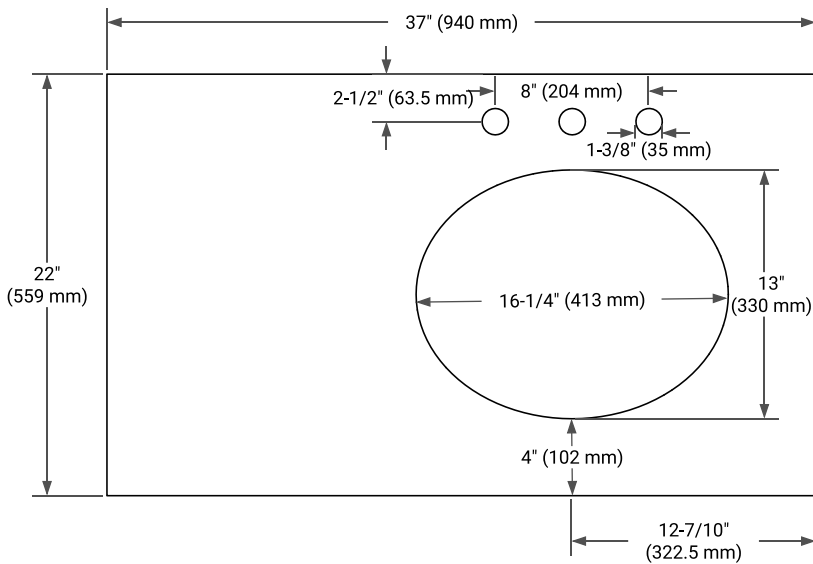

**BASE CABINET DIMENSIONS**

36" W x 21.5" D x 33.5" H

**FEATURES**

- Solid wood frame with engineered wood panels
- Dovetail drawers and joints
- Soft closing doors & drawers

**HARDWARE FINISHES**

Brushed Nickel    Satin Brass    Matte Black    Polished Chrome

**AVAILABLE COLORS**

White    Grey

**FRONT VIEW**

**SIDE VIEW**

**PLAN VIEW**

**OVERALL DIMENSIONS**

37" W x 22" D x 1.5" H

**COUNTERTOP OPTIONS**

Carrara Marble

White Quartz

**FEATURES**

- Solid countertop with mitered edges & seams
- Undermount white oval sink
- Pre-drilled for 8" widespread faucet

**INCLUDED**

- Countertop
- Matching Backsplash
- Oval Sink

**COUNTERTOP PLAN VIEW**

**EDGE SIDE VIEW**

**THREE DIMENSIONAL COUNTERTOP VIEW**