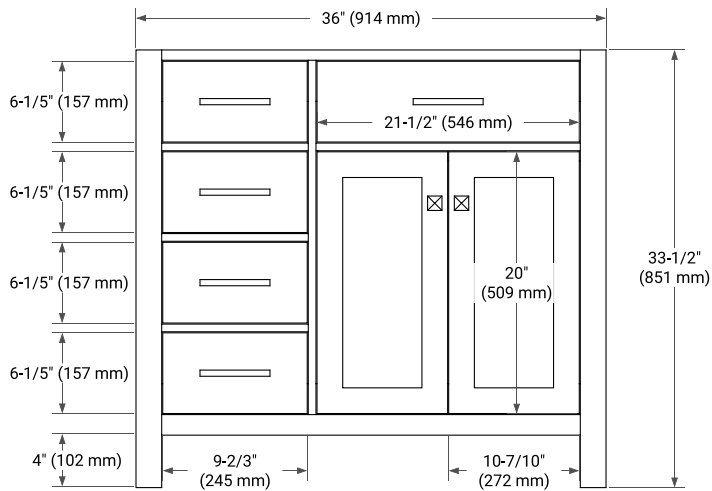

**BASE CABINET DIMENSIONS**

36" W x 21.5" D x 33.5" H

**FEATURES**

- Solid wood frame with engineered wood panels
- Dovetail drawers and joints
- Soft closing doors & drawers

**HARDWARE FINISHES**

Brushed Nickel    Satin Brass    Matte Black    Polished Chrome

**AVAILABLE COLORS**

White    Grey

**FRONT VIEW**

**SIDE VIEW**

**PLAN VIEW**

**OVERALL DIMENSIONS**

37" W x 22" D x 1.5" H

**COUNTERTOP OPTIONS**

Carrara Marble

White Quartz

**FEATURES**

- Solid countertop with mitered edges & seams
- Undermount white oval sink
- Pre-drilled for 8" widespread faucet

**INCLUDED**

- Countertop
- Matching Backsplash
- Oval Sink

**COUNTERTOP PLAN VIEW**

**EDGE SIDE VIEW**

**THREE DIMENSIONAL COUNTERTOP VIEW**