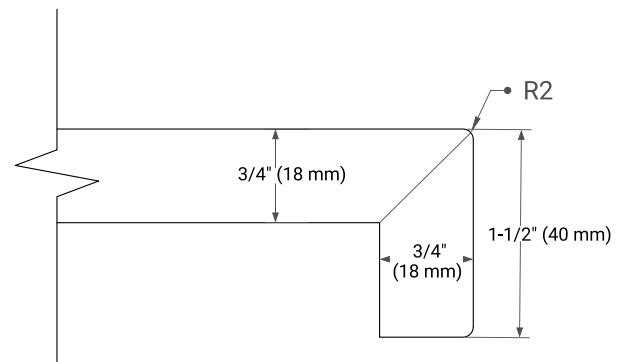

**BASE CABINET DIMENSIONS**

36" W x 21.5" D x 33.5" H

**FEATURES**

- Solid wood frame with engineered wood panels
- Dovetail drawers and joints
- Soft closing doors & drawers

**HARDWARE FINISHES**

Brushed Nickel    Satin Brass    Matte Black    Polished Chrome

**AVAILABLE COLORS**

White    Grey

**FRONT VIEW**

**SIDE VIEW**

**PLAN VIEW**

**OVERALL DIMENSIONS**

37" W x 22" D x 1.5" H

**COUNTERTOP OPTIONS**

Carrara Marble

White Quartz

**FEATURES**

- Solid countertop with mitered edges & seams
- Undermount white oval sink
- Pre-drilled for 8" widespread faucet

**INCLUDED**

- Countertop
- Matching Backsplash
- Oval Sink

**COUNTERTOP PLAN VIEW**

**EDGE SIDE VIEW**

**THREE DIMENSIONAL COUNTERTOP VIEW**