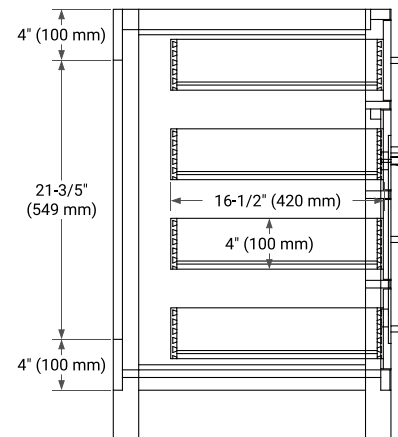

**BASE CABINET DIMENSIONS**

36" W x 21.5" D x 33.5" H

**FEATURES**

- Solid wood frame with engineered wood panels
- Dovetail drawers and joints
- Soft closing doors & drawers

**HARDWARE FINISHES**

Brushed Nickel    Satin Brass    Matte Black    Polished Chrome

**AVAILABLE COLORS**

White    Grey

**FRONT VIEW**

**SIDE VIEW**

**PLAN VIEW**

**OVERALL DIMENSIONS**

37" W x 22" D x 1.5" H

**COUNTERTOP OPTIONS**

**COUNTERTOP PLAN VIEW**

**EDGE SIDE VIEW**

**THREE DIMENSIONAL COUNTERTOP VIEW**