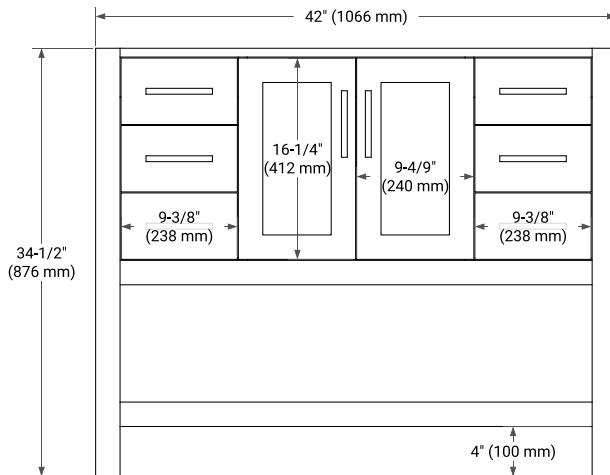

BASE CABINET DIMENSIONS

42" W x 21.5" D x 34.5" H

FEATURES

- Solid wood frame & plywood panels
- Dovetail drawers and joints
- Soft closing doors & drawers

HARDWARE FINISHES*

Brushed Nickel   Satin Brass   Matte Black   Polished Chrome

*Hardware comes preinstalled with the illustrated option. Other finishes are available on our online store if you prefer a different one.

AVAILABLE COLORS

White   Grey   Midnight Blue

FRONT VIEW

SIDE VIEW

PLAN VIEW