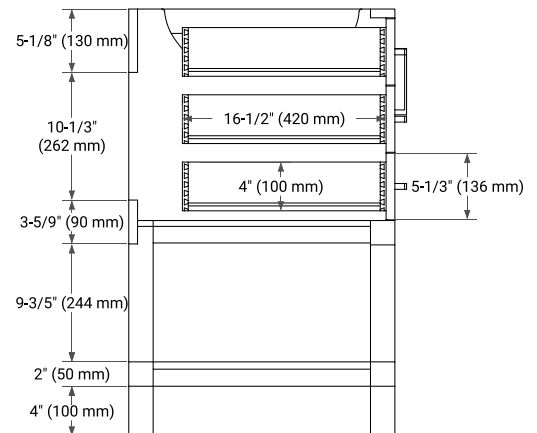

BASE CABINET DIMENSIONS

42" W x 21.5" D x 34.5" H

FEATURES

- Solid wood frame & plywood panels
- Dovetail drawers and joints
- Soft closing doors & drawers

HARDWARE FINISHES*

Brushed Nickel Satin Brass Matte Black Polished Chrome

OVERALL DIMENSIONS

43" W x 22" D x 1.5" H

COUNTERTOP OPTIONS

Carrara Marble

White Quartz

FEATURES

- Solid countertop with mitered edges & seams
- Undermount white oval sink
- Pre-drilled for 8" widespread faucet

INCLUDED

- Countertop
- Matching Backsplash
- Oval Sink

COUNTERTOP PLAN VIEW

EDGE SIDE VIEW

THREE DIMENSIONAL COUNTERTOP VIEW