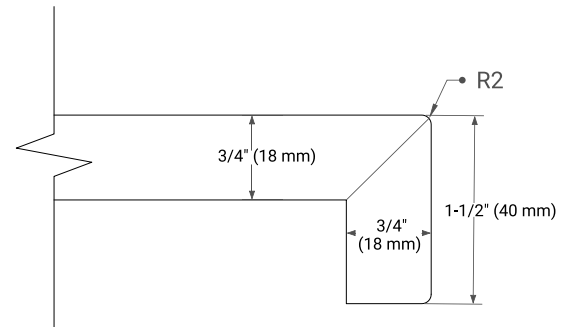

OVERALL DIMENSIONS

43" W x 22" D x 1.5" H

COUNTERTOP OPTIONS

Carrara Marble

White Quartz

FEATURES

- Solid countertop with mitered edges & seams
- Undermount white oval sink
- Pre-drilled for 8" widespread faucet

INCLUDED

- Countertop
- Matching Backsplash
- Oval Sink

COUNTERTOP PLAN VIEW

EDGE SIDE VIEW

THREE DIMENSIONAL COUNTERTOP VIEW