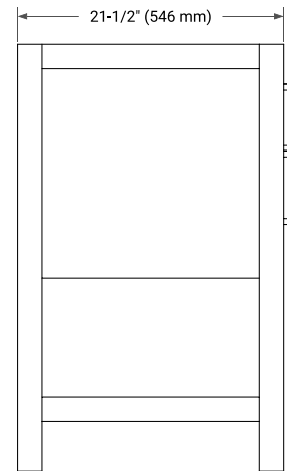

BASE CABINET DIMENSIONS

42" W x 21.5" D x 34.5" H

FEATURES

- Solid wood frame & plywood panels
- Dovetail drawers and joints
- Soft closing doors & drawers

HARDWARE FINISHES*

Brushed Nickel   Satin Brass   Matte Black   Polished Chrome

*Hardware comes preinstalled with the illustrated option. Other finishes are available on our online store if you prefer a different one.

AVAILABLE COLORS

White   Grey   Midnight Blue

FRONT VIEW

SIDE VIEW

PLAN VIEW