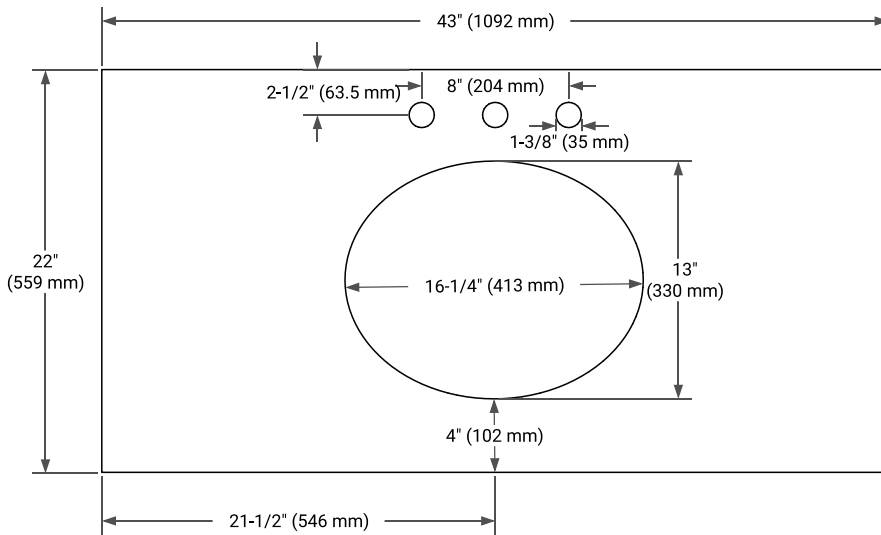

BASE CABINET DIMENSIONS

42" W x 21.5" D x 34.5" H

FEATURES

- Solid wood frame & plywood panels
- Dovetail drawers and joints
- Soft closing doors & drawers

HARDWARE FINISHES*

Brushed Nickel Satin Brass Matte Black Polished Chrome

OVERALL DIMENSIONS

43" W x 22" D x 1.5" H

COUNTERTOP OPTIONS

Carrara Marble

White Quartz

FEATURES

- Solid countertop with mitered edges & seams
- Undermount white oval sink
- Pre-drilled for 8" widespread faucet

INCLUDED

- Countertop
- Matching Backsplash
- Oval Sink

COUNTERTOP PLAN VIEW

EDGE SIDE VIEW

THREE DIMENSIONAL COUNTERTOP VIEW