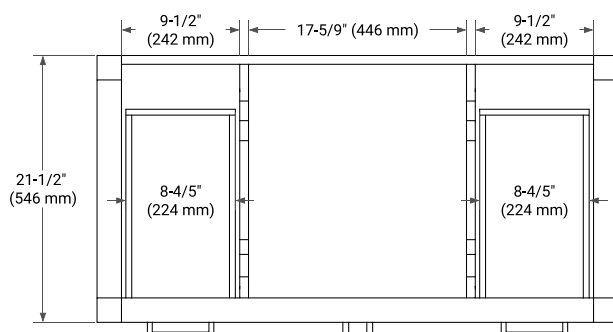

BASE CABINET DIMENSIONS

42" W x 21.5" D x 34.5" H

FEATURES

- Solid wood frame & plywood panels
- Dovetail drawers and joints
- Soft closing doors & drawers

HARDWARE FINISHES*

Brushed Nickel Satin Brass Matte Black Polished Chrome

OVERALL DIMENSIONS

43" W x 22" D x 1.5" H

COUNTERTOP OPTIONS

Carrara Marble

White Quartz

FEATURES

- Solid countertop with mitered edges & seams
- Undermount white oval sink
- Pre-drilled for 8" widespread faucet

INCLUDED

- Countertop
- Matching Backsplash
- Oval Sink

COUNTERTOP PLAN VIEW

EDGE SIDE VIEW

THREE DIMENSIONAL COUNTERTOP VIEW