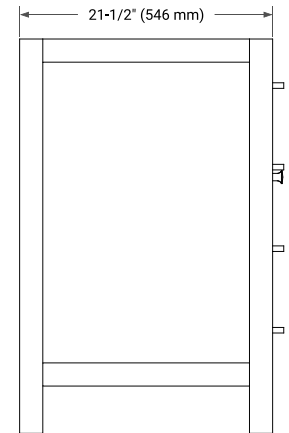

BRISTOL 72" DOUBLE SINK BASE CABINET

ARIEL

BASE CABINET DIMENSIONS

72" W x 21.5" D x 33.5" H

FEATURES

- Solid wood frame with engineered wood panels
- Dovetail drawers and joints
- Soft closing doors & drawers

HARDWARE FINISHES

Brushed Nickel   Satin Brass   Matte Black   Polished Chrome

AVAILABLE COLORS

White   Grey

SIDE VIEW