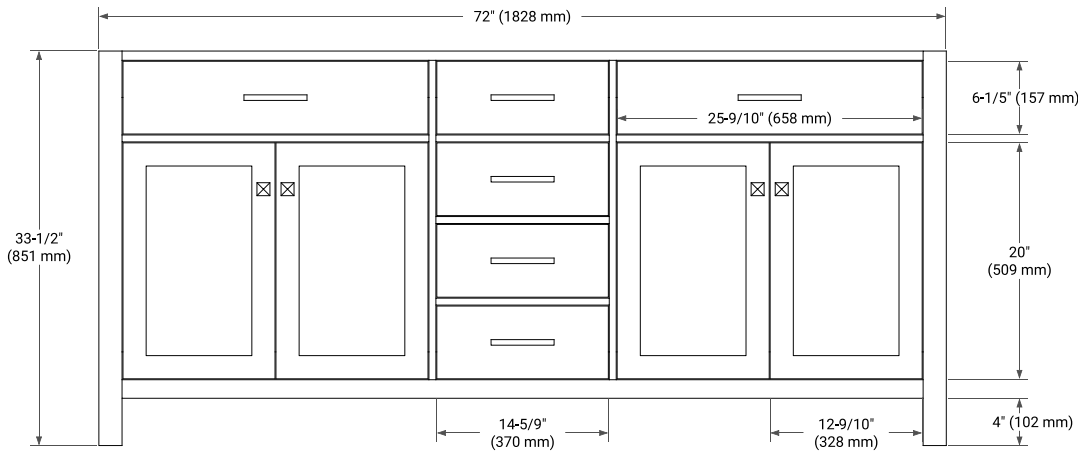

AVAILABLE COLORS

White   Grey

FRONT VIEW