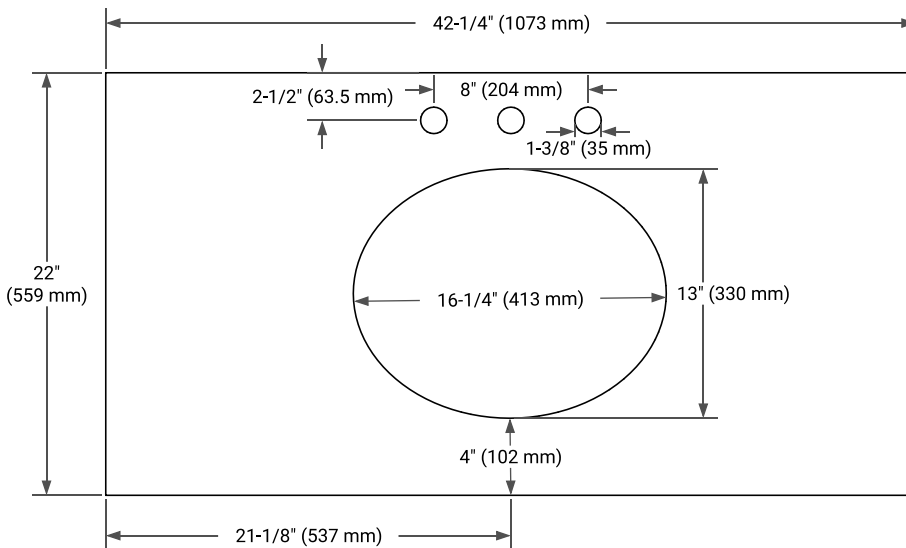

BASE CABINET DIMENSIONS

42" W x 21.5" D x 33.5" H

FEATURES

- Solid wood frame with engineered wood panels
- Dovetail drawers and joints
- Soft closing doors & drawers

HARDWARE FINISHES

Brushed Nickel Satin Brass Matte Black Polished Chrome

AVAILABLE COLORS

White Grey

FRONT VIEW

SIDE VIEW

PLAN VIEW

OVERALL DIMENSIONS

42.25" W x 22" D x 1.5" H

COUNTERTOP OPTIONS

Carrara White Quartz

FEATURES

- Solid countertop with mitered edges & seams
- Undermount white oval sink
- Pre-drilled for 8" widespread faucet

INCLUDED

- Countertop
- Matching Backsplash
- Oval Sink

COUNTERTOP PLAN VIEW

EDGE SIDE VIEW

THREE DIMENSIONAL COUNTERTOP VIEW