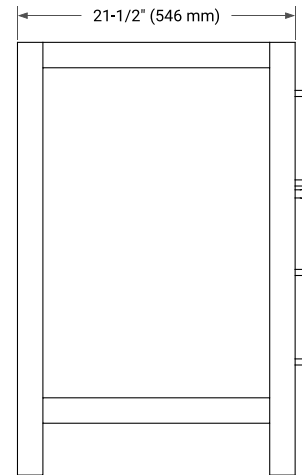

BASE CABINET DIMENSIONS

42" W x 21.5" D x 33.5" H

FEATURES

- Solid wood frame with engineered wood panels
- Dovetail drawers and joints
- Soft closing doors & drawers

HARDWARE FINISHES

Brushed Nickel Satin Brass Matte Black Polished Chrome

AVAILABLE COLORS

White Grey

FRONT VIEW

SIDE VIEW

PLAN VIEW

OVERALL DIMENSIONS

42.25" W x 22" D x 1.5" H

COUNTERTOP OPTIONS

Carrara White Quartz

FEATURES

- Solid countertop with mitered edges & seams
- Undermount white oval sink
- Pre-drilled for 8" widespread faucet

INCLUDED

- Countertop
- Matching Backsplash
- Oval Sink

COUNTERTOP PLAN VIEW

EDGE SIDE VIEW

THREE DIMENSIONAL COUNTERTOP VIEW