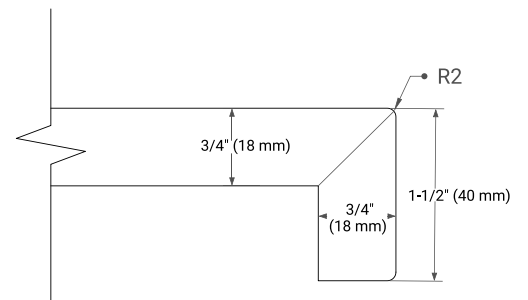

AVAILABLE COLORS

White Grey

FRONT VIEW

SIDE VIEW

PLAN VIEW

OVERALL DIMENSIONS

42.25" W x 22" D x 1.5" H

COUNTERTOP OPTIONS

Carrara White Quartz

FEATURES

- Solid countertop with mitered edges & seams
- Undermount white oval sink
- Pre-drilled for 8" widespread faucet

INCLUDED

- Countertop
- Matching Backsplash
- Oval Sink

COUNTERTOP PLAN VIEW

EDGE SIDE VIEW

THREE DIMENSIONAL COUNTERTOP VIEW