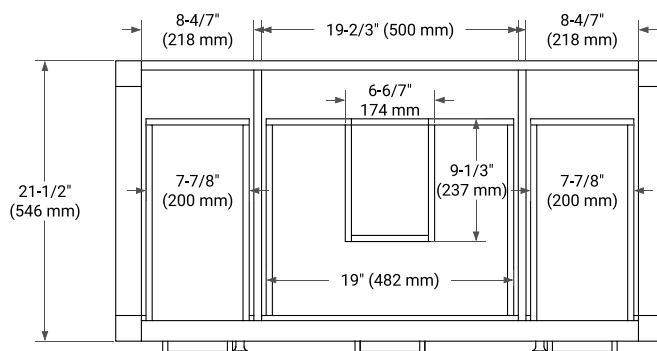

BASE CABINET DIMENSIONS

42" W x 21.5" D x 33.5" H

FEATURES

- Solid wood frame with engineered wood panels
- Dovetail drawers and joints
- Soft closing doors & drawers

HARDWARE FINISHES

Brushed Nickel Satin Brass Matte Black Polished Chrome

AVAILABLE COLORS

White Grey

FRONT VIEW

SIDE VIEW

PLAN VIEW

OVERALL DIMENSIONS

42.25" W x 22" D x 1.5" H

COUNTERTOP OPTIONS

Carrara White Quartz

FEATURES

- Solid countertop with mitered edges & seams
- Undermount white oval sink
- Pre-drilled for 8" widespread faucet

INCLUDED

- Countertop
- Matching Backsplash
- Oval Sink

COUNTERTOP PLAN VIEW

EDGE SIDE VIEW

THREE DIMENSIONAL COUNTERTOP VIEW