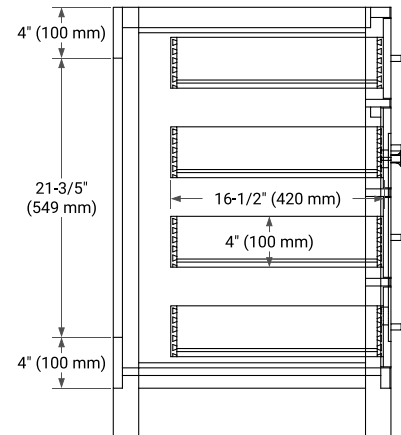

BASE CABINET DIMENSIONS

42" W x 21.5" D x 33.5" H

FEATURES

- Solid wood frame with engineered wood panels
- Dovetail drawers and joints
- Soft closing doors & drawers

HARDWARE FINISHES

Brushed Nickel Satin Brass Matte Black Polished Chrome

AVAILABLE COLORS

White Grey

FRONT VIEW

SIDE VIEW

PLAN VIEW

OVERALL DIMENSIONS

42.25" W x 22" D x 1.5" H

COUNTERTOP OPTIONS

Carrara White Quartz

FEATURES

- Solid countertop with mitered edges & seams
- Undermount white oval sink
- Pre-drilled for 8" widespread faucet

INCLUDED

- Countertop
- Matching Backsplash
- Oval Sink

COUNTERTOP PLAN VIEW

EDGE SIDE VIEW

THREE DIMENSIONAL COUNTERTOP VIEW