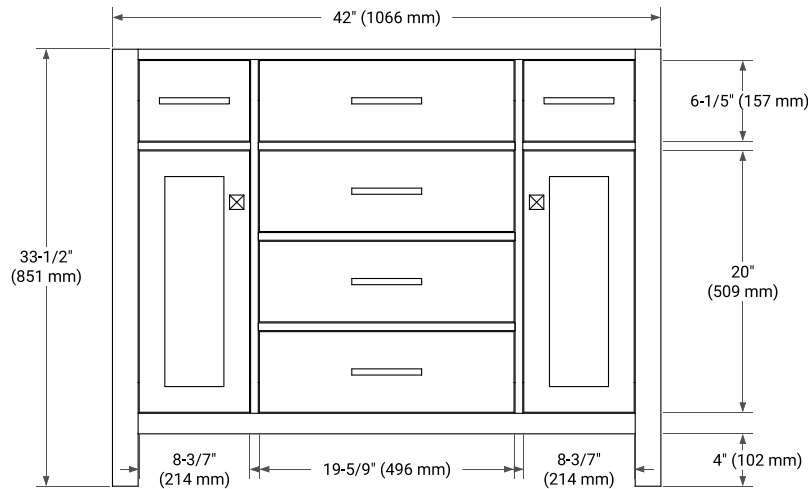

BASE CABINET DIMENSIONS

42" W x 21.5" D x 33.5" H

FEATURES

- Solid wood frame with engineered wood panels
- Dovetail drawers and joints
- Soft closing doors & drawers

HARDWARE FINISHES

Brushed Nickel Satin Brass Matte Black Polished Chrome

AVAILABLE COLORS

White Grey

FRONT VIEW

SIDE VIEW

PLAN VIEW

OVERALL DIMENSIONS

42.25" W x 22" D x 1.5" H

COUNTERTOP OPTIONS

Carrara White Quartz

FEATURES

- Solid countertop with mitered edges & seams
- Undermount white oval sink
- Pre-drilled for 8" widespread faucet

INCLUDED

- Countertop
- Matching Backsplash
- Oval Sink

COUNTERTOP PLAN VIEW

EDGE SIDE VIEW

THREE DIMENSIONAL COUNTERTOP VIEW