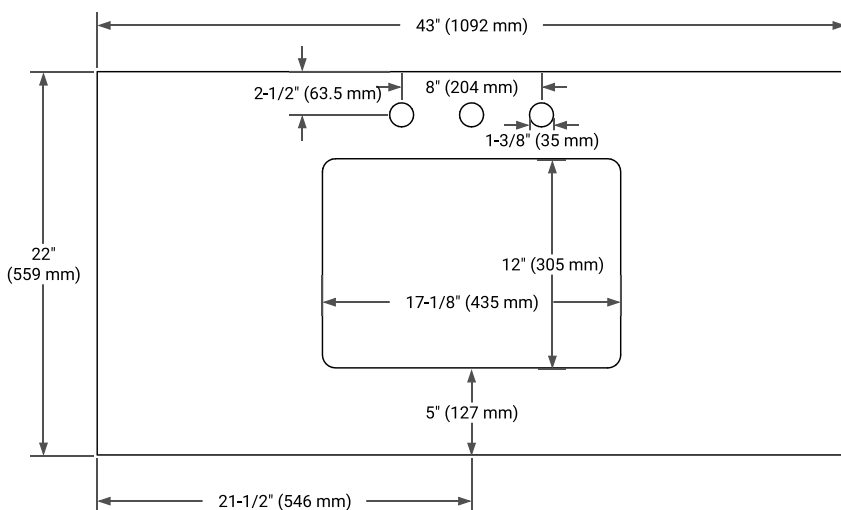

AVAILABLE COLORS

White Grey

FRONT VIEW

SIDE VIEW

PLAN VIEW

43" SINGLE RECTANGLE SINK COUNTERTOP WITH 1.5 IN. THICKNESS

ARIEL

OVERALL DIMENSIONS

43" W x 22" D x 1.5" H

COUNTERTOP OPTIONS

Carrara Marble

White Quartz

FEATURES

- Solid countertop with mitered edges & seams
- Undermount white rectangular sink
- Pre-drilled for 8" widespread faucet

INCLUDED

- Countertop
- Matching Backsplash
- Rectangle Sink

COUNTERTOP PLAN VIEW

EDGE SIDE VIEW

THREE DIMENSIONAL COUNTERTOP VIEW