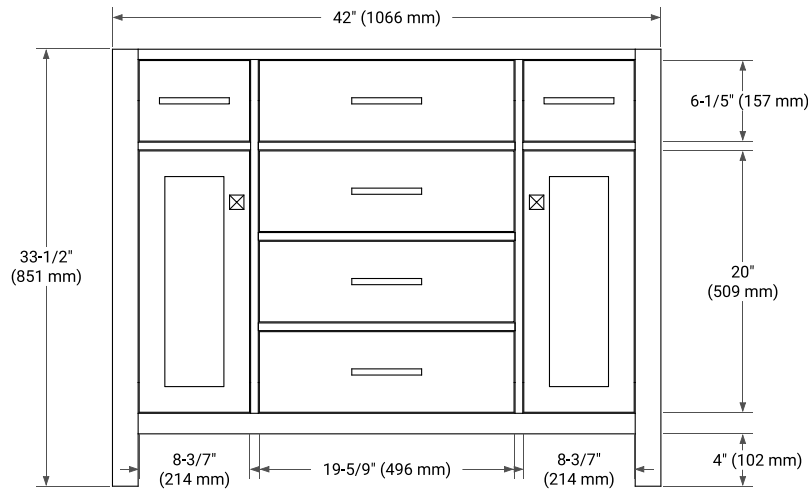

BASE CABINET DIMENSIONS

42" W x 21.5" D x 33.5" H

FEATURES

- Solid wood frame with engineered wood panels
- Dovetail drawers and joints
- Soft closing doors & drawers

HARDWARE FINISHES

Brushed Nickel Satin Brass Matte Black Polished Chrome

AVAILABLE COLORS

White Grey

FRONT VIEW

SIDE VIEW

PLAN VIEW

43" SINGLE RECTANGLE SINK COUNTERTOP WITH 1.5 IN. THICKNESS

ARIEL

OVERALL DIMENSIONS

43" W x 22" D x 1.5" H

COUNTERTOP OPTIONS

Carrara Marble

White Quartz

FEATURES

- Solid countertop with mitered edges & seams
- Undermount white rectangular sink
- Pre-drilled for 8" widespread faucet

INCLUDED

- Countertop
- Matching Backsplash
- Rectangle Sink

COUNTERTOP PLAN VIEW

EDGE SIDE VIEW

THREE DIMENSIONAL COUNTERTOP VIEW