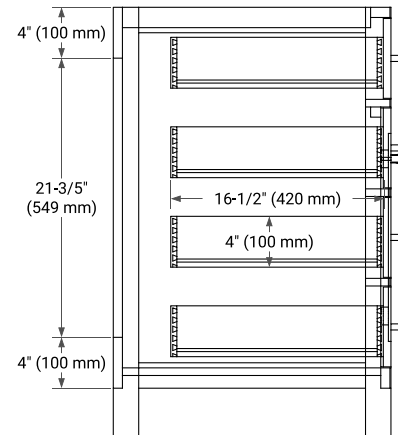

BASE CABINET DIMENSIONS

42" W x 21.5" D x 33.5" H

FEATURES

- Solid wood frame with engineered wood panels
- Dovetail drawers and joints
- Soft closing doors & drawers

HARDWARE FINISHES

Brushed Nickel Satin Brass Matte Black Polished Chrome

AVAILABLE COLORS

White Grey

FRONT VIEW

SIDE VIEW

PLAN VIEW

43" SINGLE RECTANGLE SINK COUNTERTOP WITH 1.5 IN. THICKNESS

ARIEL

OVERALL DIMENSIONS

43" W x 22" D x 1.5" H

COUNTERTOP OPTIONS

Carrara Marble

White Quartz

FEATURES

- Solid countertop with mitered edges & seams
- Undermount white rectangular sink
- Pre-drilled for 8" widespread faucet

INCLUDED

- Countertop
- Matching Backsplash
- Rectangle Sink

COUNTERTOP PLAN VIEW

EDGE SIDE VIEW

THREE DIMENSIONAL COUNTERTOP VIEW