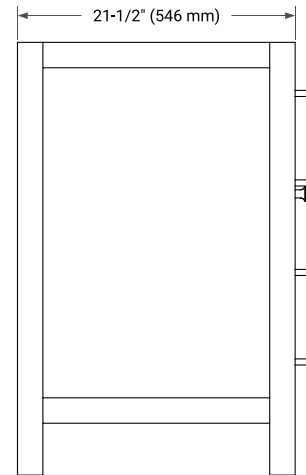

BASE CABINET DIMENSIONS

42" W x 21.5" D x 33.5" H

FEATURES

- Solid wood frame with engineered wood panels
- Dovetail drawers and joints
- Soft closing doors & drawers

HARDWARE FINISHES

Brushed Nickel Satin Brass Matte Black Polished Chrome

AVAILABLE COLORS

White Grey

FRONT VIEW

SIDE VIEW

PLAN VIEW

43" SINGLE RECTANGLE SINK COUNTERTOP WITH 1.5 IN. THICKNESS

ARIEL

OVERALL DIMENSIONS

43" W x 22" D x 1.5" H

COUNTERTOP OPTIONS

Carrara Marble

White Quartz

FEATURES

- Solid countertop with mitered edges & seams
- Undermount white rectangular sink
- Pre-drilled for 8" widespread faucet

INCLUDED

- Countertop
- Matching Backsplash
- Rectangle Sink

COUNTERTOP PLAN VIEW

EDGE SIDE VIEW

THREE DIMENSIONAL COUNTERTOP VIEW