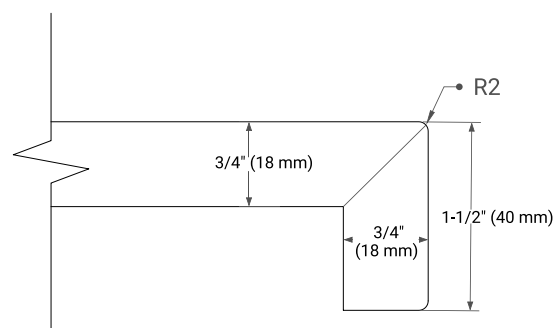

AVAILABLE COLORS

White Grey

FRONT VIEW

SIDE VIEW

PLAN VIEW

43" SINGLE RECTANGLE SINK COUNTERTOP WITH 1.5 IN. THICKNESS

ARIEL

OVERALL DIMENSIONS

43" W x 22" D x 1.5" H

COUNTERTOP OPTIONS

Carrara Marble

White Quartz

FEATURES

- Solid countertop with mitered edges & seams
- Undermount white rectangular sink
- Pre-drilled for 8" widespread faucet

INCLUDED

- Countertop
- Matching Backsplash
- Rectangle Sink

COUNTERTOP PLAN VIEW

EDGE SIDE VIEW

THREE DIMENSIONAL COUNTERTOP VIEW