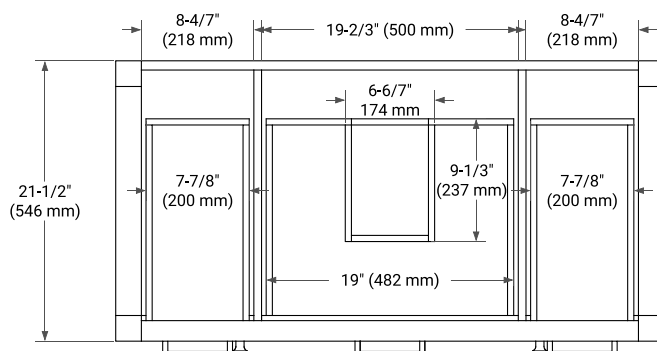

BASE CABINET DIMENSIONS

42" W x 21.5" D x 33.5" H

FEATURES

- Solid wood frame with engineered wood panels
- Dovetail drawers and joints
- Soft closing doors & drawers

HARDWARE FINISHES

Brushed Nickel Satin Brass Matte Black Polished Chrome

AVAILABLE COLORS

White Grey

FRONT VIEW

SIDE VIEW

PLAN VIEW

43" SINGLE RECTANGLE SINK COUNTERTOP WITH 1.5 IN. THICKNESS

ARIEL

OVERALL DIMENSIONS

43" W x 22" D x 1.5" H

COUNTERTOP OPTIONS

Carrara Marble

White Quartz

FEATURES

- Solid countertop with mitered edges & seams
- Undermount white rectangular sink
- Pre-drilled for 8" widespread faucet

INCLUDED

- Countertop
- Matching Backsplash
- Rectangle Sink

COUNTERTOP PLAN VIEW

EDGE SIDE VIEW

THREE DIMENSIONAL COUNTERTOP VIEW