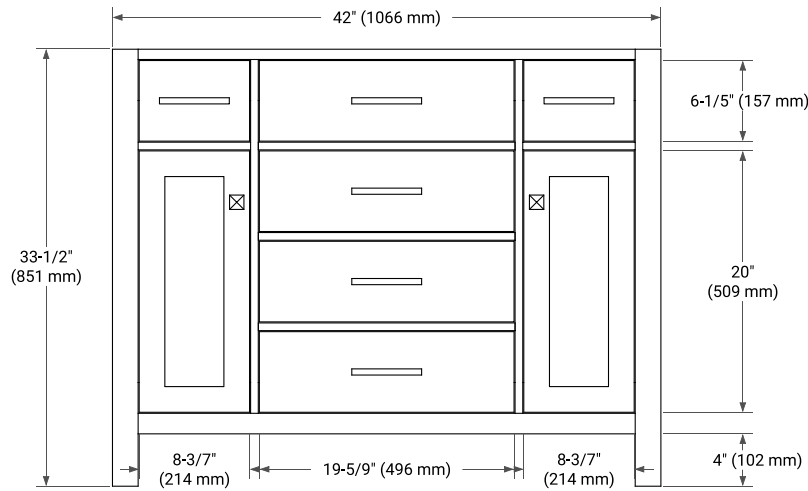

BASE CABINET DIMENSIONS

42" W x 21.5" D x 33.5" H

FEATURES

- Solid wood frame with engineered wood panels
- Dovetail drawers and joints
- Soft closing doors & drawers

HARDWARE FINISHES

Brushed Nickel Satin Brass Matte Black Polished Chrome

AVAILABLE COLORS

White Grey

FRONT VIEW

SIDE VIEW

PLAN VIEW

43" SINGLE OVAL SINK COUNTERTOP WITH 0.75 IN. THICKNESS

ARIEL

OVERALL DIMENSIONS

43" W x 22" D x 0.75" H

COUNTERTOP OPTIONS

Carrara Marble

FEATURES

- Solid countertop with mitered edges & seams
- Undermount white oval sink
- Pre-drilled for 8" widespread faucet

INCLUDED

- Countertop
- Matching Backsplash
- Oval Sink

COUNTERTOP PLAN VIEW

EDGE SIDE VIEW

THREE DIMENSIONAL COUNTERTOP VIEW