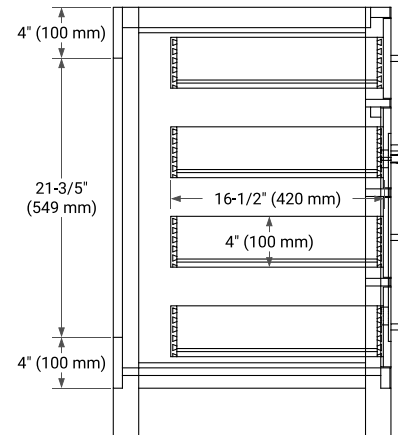

BASE CABINET DIMENSIONS

42" W x 21.5" D x 33.5" H

FEATURES

- Solid wood frame with engineered wood panels
- Dovetail drawers and joints
- Soft closing doors & drawers

HARDWARE FINISHES

Brushed Nickel Satin Brass Matte Black Polished Chrome

AVAILABLE COLORS

White Grey

FRONT VIEW

SIDE VIEW

PLAN VIEW

43" SINGLE OVAL SINK COUNTERTOP WITH 0.75 IN. THICKNESS

ARIEL

OVERALL DIMENSIONS

43" W x 22" D x 0.75" H

COUNTERTOP OPTIONS

Carrara Marble

FEATURES

- Solid countertop with mitered edges & seams
- Undermount white oval sink
- Pre-drilled for 8" widespread faucet

INCLUDED

- Countertop
- Matching Backsplash
- Oval Sink

COUNTERTOP PLAN VIEW

EDGE SIDE VIEW

THREE DIMENSIONAL COUNTERTOP VIEW