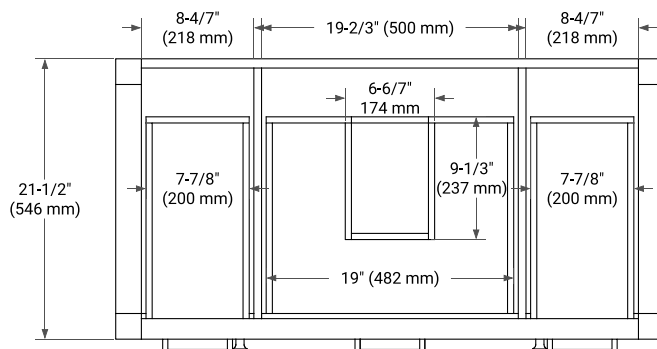

BASE CABINET DIMENSIONS

42" W x 21.5" D x 33.5" H

FEATURES

- Solid wood frame with engineered wood panels
- Dovetail drawers and joints
- Soft closing doors & drawers

HARDWARE FINISHES

Brushed Nickel Satin Brass Matte Black Polished Chrome

AVAILABLE COLORS

White Grey

FRONT VIEW

SIDE VIEW

PLAN VIEW

43" SINGLE OVAL SINK COUNTERTOP WITH 0.75 IN. THICKNESS

ARIEL

OVERALL DIMENSIONS

43" W x 22" D x 0.75" H

COUNTERTOP OPTIONS

Carrara Marble

FEATURES

- Solid countertop with mitered edges & seams
- Undermount white oval sink
- Pre-drilled for 8" widespread faucet

INCLUDED

- Countertop
- Matching Backsplash
- Oval Sink

COUNTERTOP PLAN VIEW

EDGE SIDE VIEW

THREE DIMENSIONAL COUNTERTOP VIEW