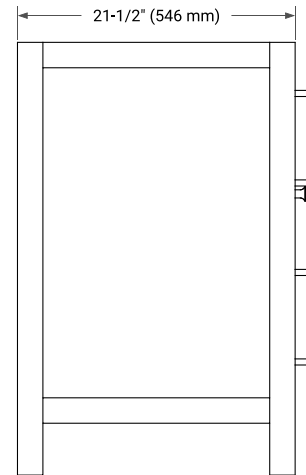

BASE CABINET DIMENSIONS

42" W x 21.5" D x 33.5" H

FEATURES

- Solid wood frame with engineered wood panels
- Dovetail drawers and joints
- Soft closing doors & drawers

HARDWARE FINISHES

Brushed Nickel Satin Brass Matte Black Polished Chrome

AVAILABLE COLORS

White Grey

FRONT VIEW

SIDE VIEW

PLAN VIEW

43" SINGLE OVAL SINK COUNTERTOP WITH 0.75 IN. THICKNESS

ARIEL

OVERALL DIMENSIONS

43" W x 22" D x 0.75" H

COUNTERTOP OPTIONS

Carrara Marble

FEATURES

- Solid countertop with mitered edges & seams
- Undermount white oval sink
- Pre-drilled for 8" widespread faucet

INCLUDED

- Countertop
- Matching Backsplash
- Oval Sink

COUNTERTOP PLAN VIEW

EDGE SIDE VIEW

THREE DIMENSIONAL COUNTERTOP VIEW