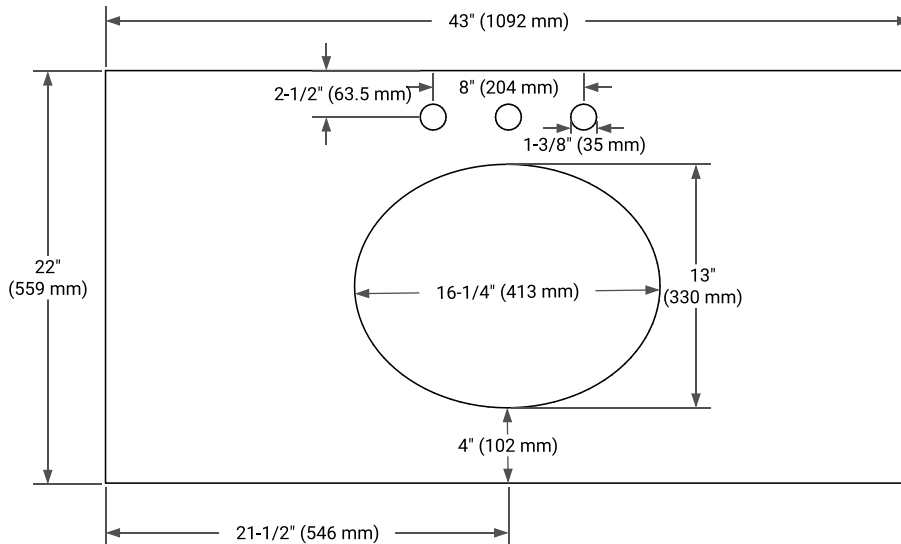

BASE CABINET DIMENSIONS

42" W x 21.5" D x 33.5" H

FEATURES

- Solid wood frame with engineered wood panels
- Dovetail drawers and joints
- Soft closing doors & drawers

HARDWARE FINISHES

Brushed Nickel Satin Brass Matte Black Polished Chrome

AVAILABLE COLORS

White Grey

FRONT VIEW

SIDE VIEW

PLAN VIEW

43" SINGLE OVAL SINK COUNTERTOP WITH 0.75 IN. THICKNESS

ARIEL

OVERALL DIMENSIONS

43" W x 22" D x 0.75" H

COUNTERTOP OPTIONS

Carrara Marble

FEATURES

- Solid countertop with mitered edges & seams
- Undermount white oval sink
- Pre-drilled for 8" widespread faucet

INCLUDED

- Countertop
- Matching Backsplash
- Oval Sink

COUNTERTOP PLAN VIEW

EDGE SIDE VIEW

THREE DIMENSIONAL COUNTERTOP VIEW