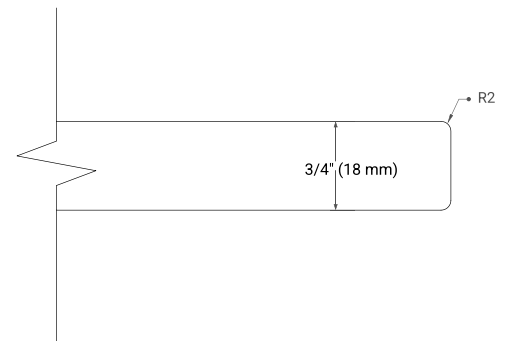

AVAILABLE COLORS

White Grey

FRONT VIEW

SIDE VIEW

PLAN VIEW

43" SINGLE OVAL SINK COUNTERTOP WITH 0.75 IN. THICKNESS

ARIEL

OVERALL DIMENSIONS

43" W x 22" D x 0.75" H

COUNTERTOP OPTIONS

Carrara Marble

FEATURES

- Solid countertop with mitered edges & seams
- Undermount white oval sink
- Pre-drilled for 8" widespread faucet

INCLUDED

- Countertop
- Matching Backsplash
- Oval Sink

COUNTERTOP PLAN VIEW

EDGE SIDE VIEW

THREE DIMENSIONAL COUNTERTOP VIEW