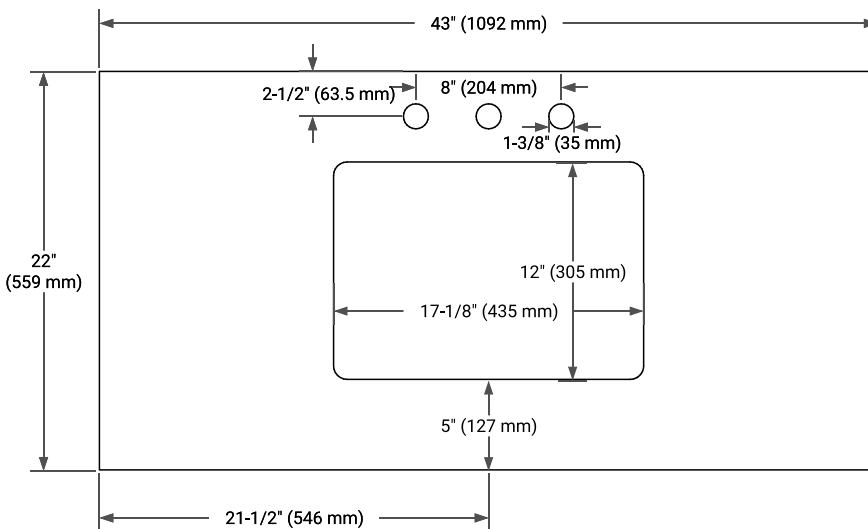

AVAILABLE COLORS

White Grey

FRONT VIEW

SIDE VIEW

PLAN VIEW

43" SINGLE RECTANGLE SINK COUNTERTOP WITH 0.75 IN. THICKNESS

ARIEL

OVERALL DIMENSIONS

43" W x 22" D x 0.75" H

COUNTERTOP OPTIONS

Carrara Marble

FEATURES

- Solid countertop with mitered edges & seams
- Undermount white rectangular sink
- Pre-drilled for 8" widespread faucet

INCLUDED

- Countertop
- Matching Backsplash
- Rectangle Sink

COUNTERTOP PLAN VIEW

EDGE SIDE VIEW

THREE DIMENSIONAL COUNTERTOP VIEW