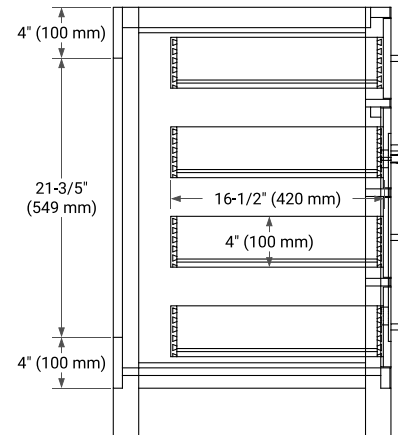

BASE CABINET DIMENSIONS

42" W x 21.5" D x 33.5" H

FEATURES

- Solid wood frame with engineered wood panels
- Dovetail drawers and joints
- Soft closing doors & drawers

HARDWARE FINISHES

Brushed Nickel Satin Brass Matte Black Polished Chrome

AVAILABLE COLORS

White Grey

FRONT VIEW

SIDE VIEW

PLAN VIEW

43" SINGLE RECTANGLE SINK COUNTERTOP WITH 0.75 IN. THICKNESS

ARIEL

OVERALL DIMENSIONS

43" W x 22" D x 0.75" H

COUNTERTOP OPTIONS

Carrara Marble

FEATURES

- Solid countertop with mitered edges & seams
- Undermount white rectangular sink
- Pre-drilled for 8" widespread faucet

INCLUDED

- Countertop
- Matching Backsplash
- Rectangle Sink

COUNTERTOP PLAN VIEW

EDGE SIDE VIEW

THREE DIMENSIONAL COUNTERTOP VIEW