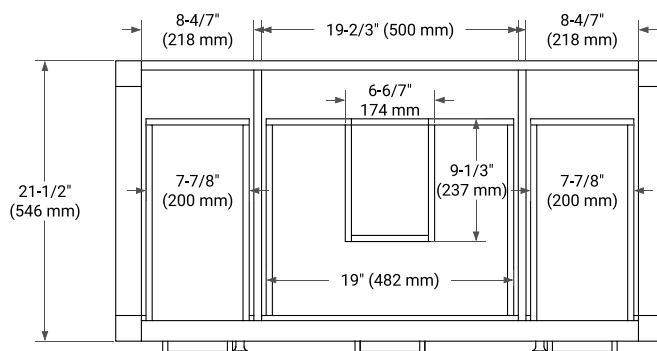

BASE CABINET DIMENSIONS

42" W x 21.5" D x 33.5" H

FEATURES

- Solid wood frame with engineered wood panels
- Dovetail drawers and joints
- Soft closing doors & drawers

HARDWARE FINISHES

Brushed Nickel Satin Brass Matte Black Polished Chrome

AVAILABLE COLORS

White Grey

FRONT VIEW

SIDE VIEW

PLAN VIEW

43" SINGLE RECTANGLE SINK COUNTERTOP WITH 0.75 IN. THICKNESS

ARIEL

OVERALL DIMENSIONS

43" W x 22" D x 0.75" H

COUNTERTOP OPTIONS

Carrara Marble

FEATURES

- Solid countertop with mitered edges & seams
- Undermount white rectangular sink
- Pre-drilled for 8" widespread faucet

INCLUDED

- Countertop
- Matching Backsplash
- Rectangle Sink

COUNTERTOP PLAN VIEW

EDGE SIDE VIEW

THREE DIMENSIONAL COUNTERTOP VIEW