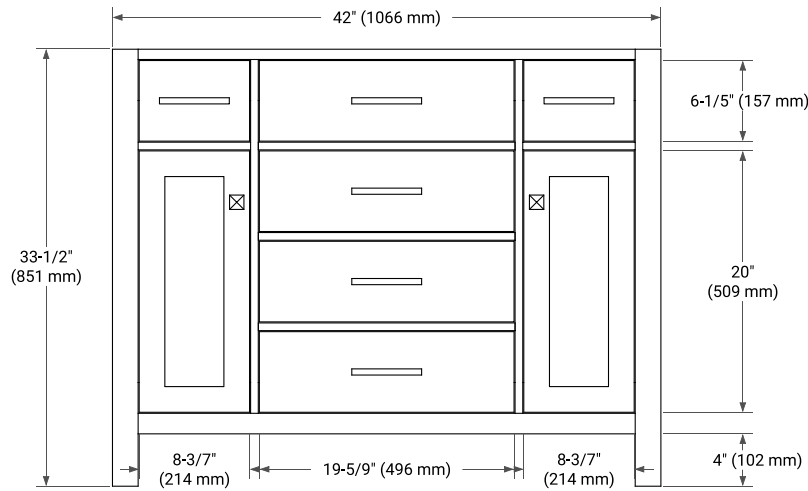

BASE CABINET DIMENSIONS

42" W x 21.5" D x 33.5" H

FEATURES

- Solid wood frame with engineered wood panels
- Dovetail drawers and joints
- Soft closing doors & drawers

HARDWARE FINISHES

Brushed Nickel Satin Brass Matte Black Polished Chrome

AVAILABLE COLORS

White Grey

FRONT VIEW

SIDE VIEW

PLAN VIEW

43" SINGLE RECTANGLE SINK COUNTERTOP WITH 0.75 IN. THICKNESS

ARIEL

OVERALL DIMENSIONS

43" W x 22" D x 0.75" H

COUNTERTOP OPTIONS

Carrara Marble

FEATURES

- Solid countertop with mitered edges & seams
- Undermount white rectangular sink
- Pre-drilled for 8" widespread faucet

INCLUDED

- Countertop
- Matching Backsplash
- Rectangle Sink

COUNTERTOP PLAN VIEW

EDGE SIDE VIEW

THREE DIMENSIONAL COUNTERTOP VIEW