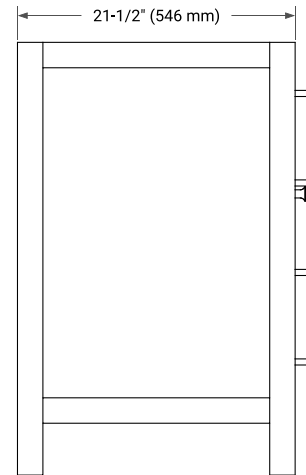

BASE CABINET DIMENSIONS

42" W x 21.5" D x 33.5" H

FEATURES

- Solid wood frame with engineered wood panels
- Dovetail drawers and joints
- Soft closing doors & drawers

HARDWARE FINISHES

Brushed Nickel Satin Brass Matte Black Polished Chrome

AVAILABLE COLORS

White Grey

FRONT VIEW

SIDE VIEW

PLAN VIEW

43" SINGLE RECTANGLE SINK COUNTERTOP WITH 0.75 IN. THICKNESS

ARIEL

OVERALL DIMENSIONS

43" W x 22" D x 0.75" H

COUNTERTOP OPTIONS

Carrara Marble

FEATURES

- Solid countertop with mitered edges & seams
- Undermount white rectangular sink
- Pre-drilled for 8" widespread faucet

INCLUDED

- Countertop
- Matching Backsplash
- Rectangle Sink

COUNTERTOP PLAN VIEW

EDGE SIDE VIEW

THREE DIMENSIONAL COUNTERTOP VIEW