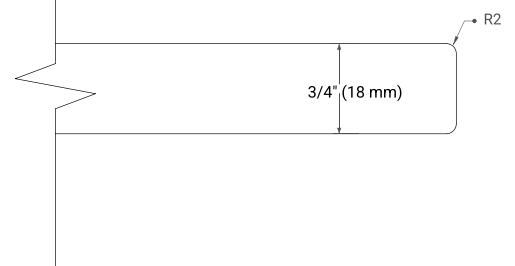

AVAILABLE COLORS

White Grey

FRONT VIEW

SIDE VIEW

PLAN VIEW

43" SINGLE RECTANGLE SINK COUNTERTOP WITH 0.75 IN. THICKNESS

ARIEL

OVERALL DIMENSIONS

43" W x 22" D x 0.75" H

COUNTERTOP OPTIONS

Carrara Marble

FEATURES

- Solid countertop with mitered edges & seams
- Undermount white rectangular sink
- Pre-drilled for 8" widespread faucet

INCLUDED

- Countertop
- Matching Backsplash
- Rectangle Sink

COUNTERTOP PLAN VIEW

EDGE SIDE VIEW

THREE DIMENSIONAL COUNTERTOP VIEW