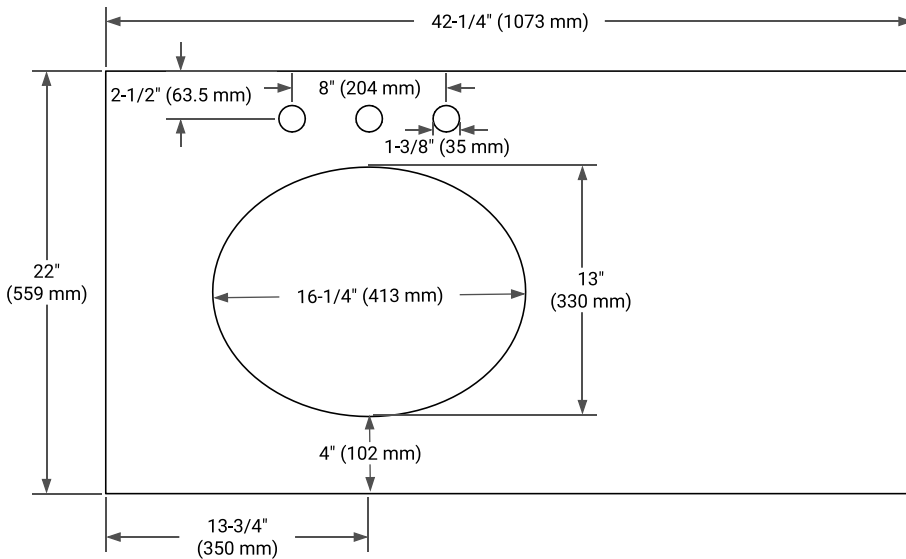

BASE CABINET DIMENSIONS

42" W x 21.5" D x 33.5" H

FEATURES

- Solid wood frame with engineered wood panels
- Dovetail drawers and joints
- Soft closing doors & drawers

HARDWARE FINISHES

Brushed Nickel Satin Brass Matte Black Polished Chrome

AVAILABLE COLORS

White Grey

FRONT VIEW

SIDE VIEW

PLAN VIEW

42" LEFT OVAL SINK COUNTERTOP WITH 1.5 IN. THICKNESS

ARIEL

OVERALL DIMENSIONS

42.25" W x 22" D x 1.5" H

COUNTERTOP OPTIONS

Carrara White Quartz

FEATURES

- Solid countertop with mitered edges & seams
- Undermount white oval sink
- Pre-drilled for 8" widespread faucet

INCLUDED

- Countertop
- Matching Backsplash
- Oval Sink

COUNTERTOP PLAN VIEW

EDGE SIDE VIEW

THREE DIMENSIONAL COUNTERTOP VIEW