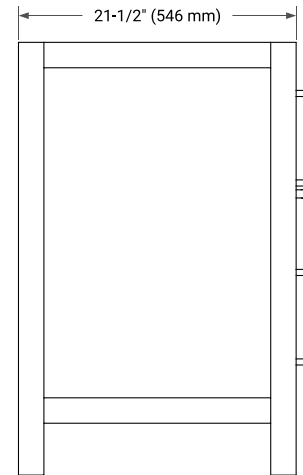

BASE CABINET DIMENSIONS

42" W x 21.5" D x 33.5" H

FEATURES

- Solid wood frame with engineered wood panels
- Dovetail drawers and joints
- Soft closing doors & drawers

HARDWARE FINISHES

Brushed Nickel Satin Brass Matte Black Polished Chrome

AVAILABLE COLORS

White Grey

FRONT VIEW

SIDE VIEW

PLAN VIEW

42" LEFT OVAL SINK COUNTERTOP WITH 1.5 IN. THICKNESS

ARIEL

OVERALL DIMENSIONS

42.25" W x 22" D x 1.5" H

COUNTERTOP OPTIONS

Carrara White Quartz

FEATURES

- Solid countertop with mitered edges & seams
- Undermount white oval sink
- Pre-drilled for 8" widespread faucet

INCLUDED

- Countertop
- Matching Backsplash
- Oval Sink

COUNTERTOP PLAN VIEW

EDGE SIDE VIEW

THREE DIMENSIONAL COUNTERTOP VIEW