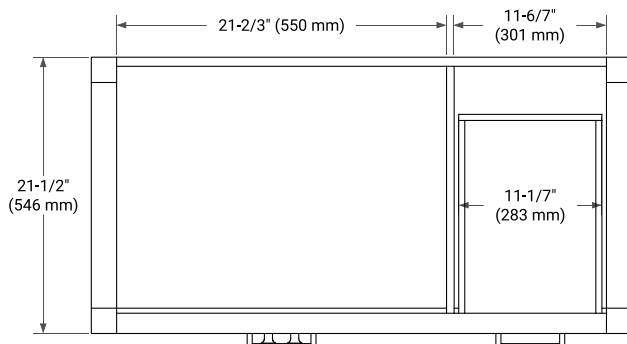

BASE CABINET DIMENSIONS

42" W x 21.5" D x 33.5" H

FEATURES

- Solid wood frame with engineered wood panels
- Dovetail drawers and joints
- Soft closing doors & drawers

HARDWARE FINISHES

Brushed Nickel Satin Brass Matte Black Polished Chrome

AVAILABLE COLORS

White Grey

FRONT VIEW

SIDE VIEW

PLAN VIEW

42" LEFT OVAL SINK COUNTERTOP WITH 1.5 IN. THICKNESS

ARIEL

OVERALL DIMENSIONS

42.25" W x 22" D x 1.5" H

COUNTERTOP OPTIONS

Carrara White Quartz

FEATURES

- Solid countertop with mitered edges & seams
- Undermount white oval sink
- Pre-drilled for 8" widespread faucet

INCLUDED

- Countertop
- Matching Backsplash
- Oval Sink

COUNTERTOP PLAN VIEW

EDGE SIDE VIEW

THREE DIMENSIONAL COUNTERTOP VIEW