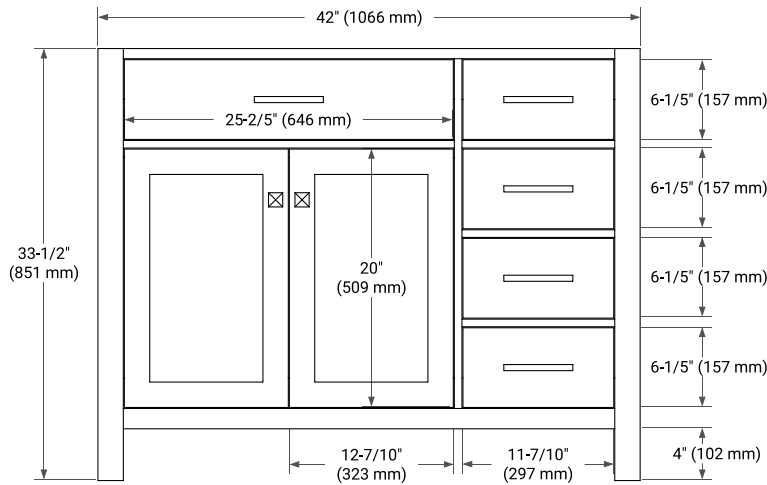

BASE CABINET DIMENSIONS

42" W x 21.5" D x 33.5" H

FEATURES

- Solid wood frame with engineered wood panels
- Dovetail drawers and joints
- Soft closing doors & drawers

HARDWARE FINISHES

Brushed Nickel Satin Brass Matte Black Polished Chrome

AVAILABLE COLORS

White Grey

FRONT VIEW

SIDE VIEW

PLAN VIEW

42" LEFT OVAL SINK COUNTERTOP WITH 1.5 IN. THICKNESS

ARIEL

OVERALL DIMENSIONS

42.25" W x 22" D x 1.5" H

COUNTERTOP OPTIONS

Carrara White Quartz

FEATURES

- Solid countertop with mitered edges & seams
- Undermount white oval sink
- Pre-drilled for 8" widespread faucet

INCLUDED

- Countertop
- Matching Backsplash
- Oval Sink

COUNTERTOP PLAN VIEW

EDGE SIDE VIEW

THREE DIMENSIONAL COUNTERTOP VIEW