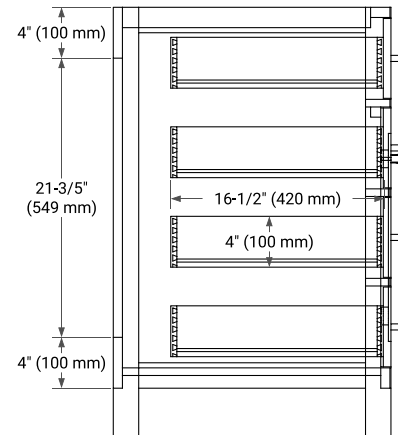

BASE CABINET DIMENSIONS

42" W x 21.5" D x 33.5" H

FEATURES

- Solid wood frame with engineered wood panels
- Dovetail drawers and joints
- Soft closing doors & drawers

HARDWARE FINISHES

Brushed Nickel Satin Brass Matte Black Polished Chrome

AVAILABLE COLORS

White Grey

FRONT VIEW

SIDE VIEW

PLAN VIEW

42" LEFT OVAL SINK COUNTERTOP WITH 1.5 IN. THICKNESS

ARIEL

OVERALL DIMENSIONS

42.25" W x 22" D x 1.5" H

COUNTERTOP OPTIONS

Carrara White Quartz

FEATURES

- Solid countertop with mitered edges & seams
- Undermount white oval sink
- Pre-drilled for 8" widespread faucet

INCLUDED

- Countertop
- Matching Backsplash
- Oval Sink

COUNTERTOP PLAN VIEW

EDGE SIDE VIEW

THREE DIMENSIONAL COUNTERTOP VIEW