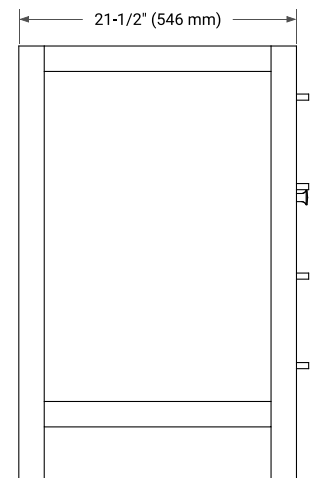

BASE CABINET DIMENSIONS

48" W x 21.5" D x 33.5" H

FEATURES

- Solid wood frame with engineered wood panels
- Dovetail drawers and joints
- Soft closing doors & drawers

HARDWARE FINISHES

Brushed Nickel Satin Brass Matte Black Polished Chrome

AVAILABLE COLORS

White Grey

FRONT VIEW

SIDE VIEW

PLAN VIEW

48" SINGLE RECTANGLE SINK COUNTERTOP WITH 1.5 IN. THICKNESS

ARIEL

OVERALL DIMENSIONS

48.25" W x 22" D x 1.5" H

COUNTERTOP OPTIONS

Carrara White Quartz

FEATURES

- Solid countertop with mitered edges & seams
- Undermount white rectangular sink
- Pre-drilled for 8" widespread faucet

INCLUDED

- Countertop
- Matching Backsplash
- Rectangle Sink

COUNTERTOP PLAN VIEW

EDGE SIDE VIEW

THREE DIMENSIONAL COUNTERTOP VIEW