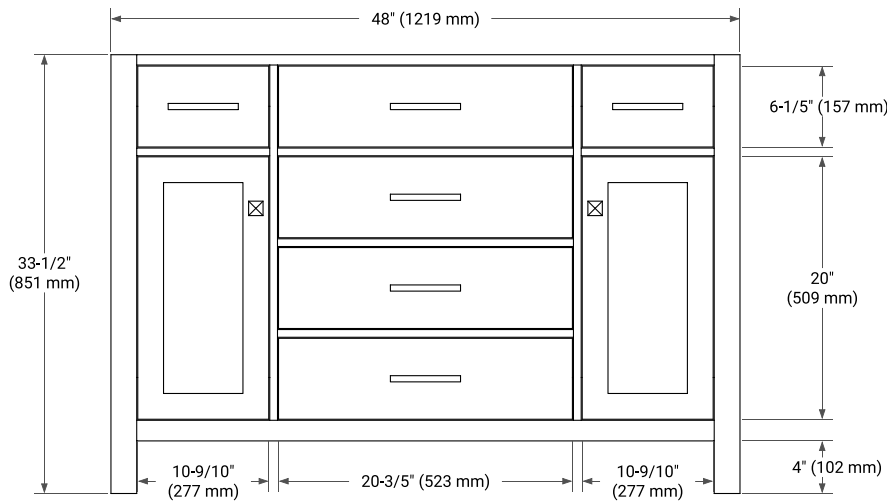

BASE CABINET DIMENSIONS

48" W x 21.5" D x 33.5" H

FEATURES

- Solid wood frame with engineered wood panels
- Dovetail drawers and joints
- Soft closing doors & drawers

HARDWARE FINISHES

Brushed Nickel Satin Brass Matte Black Polished Chrome

AVAILABLE COLORS

White Grey

FRONT VIEW

SIDE VIEW

PLAN VIEW

48" SINGLE RECTANGLE SINK COUNTERTOP WITH 1.5 IN. THICKNESS

ARIEL

OVERALL DIMENSIONS

48.25" W x 22" D x 1.5" H

COUNTERTOP OPTIONS

Carrara White Quartz

FEATURES

- Solid countertop with mitered edges & seams
- Undermount white rectangular sink
- Pre-drilled for 8" widespread faucet

INCLUDED

- Countertop
- Matching Backsplash
- Rectangle Sink

COUNTERTOP PLAN VIEW

EDGE SIDE VIEW

THREE DIMENSIONAL COUNTERTOP VIEW