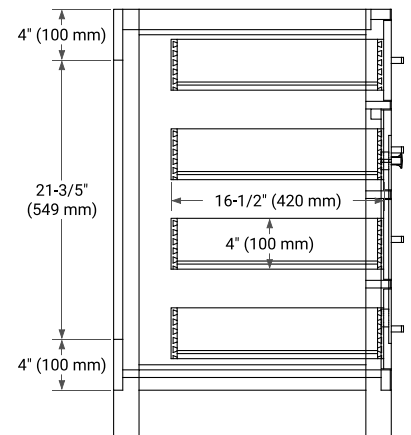

BASE CABINET DIMENSIONS

48" W x 21.5" D x 33.5" H

FEATURES

- Solid wood frame with engineered wood panels
- Dovetail drawers and joints
- Soft closing doors & drawers

HARDWARE FINISHES

Brushed Nickel Satin Brass Matte Black Polished Chrome

AVAILABLE COLORS

White Grey

FRONT VIEW

SIDE VIEW

PLAN VIEW

48" SINGLE RECTANGLE SINK COUNTERTOP WITH 1.5 IN. THICKNESS

ARIEL

OVERALL DIMENSIONS

48.25" W x 22" D x 1.5" H

COUNTERTOP OPTIONS

Carrara White Quartz

FEATURES

- Solid countertop with mitered edges & seams
- Undermount white rectangular sink
- Pre-drilled for 8" widespread faucet

INCLUDED

- Countertop
- Matching Backsplash
- Rectangle Sink

COUNTERTOP PLAN VIEW

EDGE SIDE VIEW

THREE DIMENSIONAL COUNTERTOP VIEW