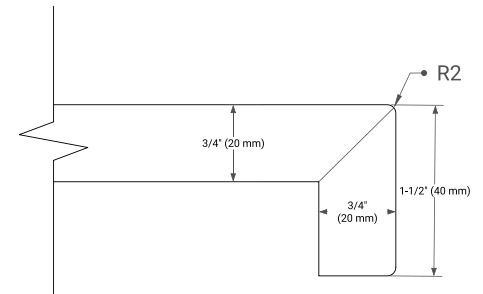

AVAILABLE COLORS

White Grey

FRONT VIEW

SIDE VIEW

PLAN VIEW

48" SINGLE RECTANGLE SINK COUNTERTOP WITH 1.5 IN. THICKNESS

ARIEL

OVERALL DIMENSIONS

48.25" W x 22" D x 1.5" H

COUNTERTOP OPTIONS

Carrara White Quartz

FEATURES

- Solid countertop with mitered edges & seams
- Undermount white rectangular sink
- Pre-drilled for 8" widespread faucet

INCLUDED

- Countertop
- Matching Backsplash
- Rectangle Sink

COUNTERTOP PLAN VIEW

EDGE SIDE VIEW

THREE DIMENSIONAL COUNTERTOP VIEW