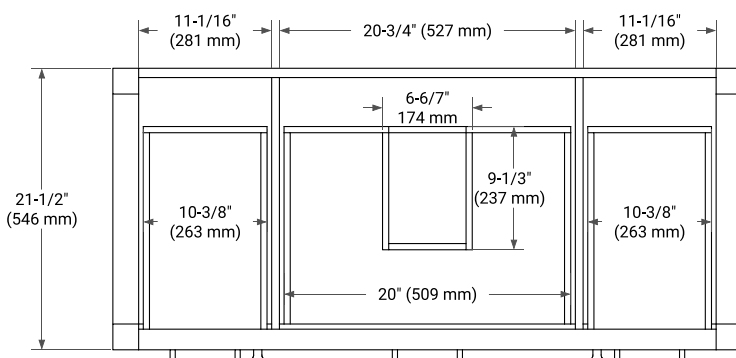

BASE CABINET DIMENSIONS

48" W x 21.5" D x 33.5" H

FEATURES

- Solid wood frame with engineered wood panels
- Dovetail drawers and joints
- Soft closing doors & drawers

HARDWARE FINISHES

Brushed Nickel Satin Brass Matte Black Polished Chrome

AVAILABLE COLORS

White Grey

FRONT VIEW

SIDE VIEW

PLAN VIEW

48" SINGLE RECTANGLE SINK COUNTERTOP WITH 1.5 IN. THICKNESS

ARIEL

OVERALL DIMENSIONS

48.25" W x 22" D x 1.5" H

COUNTERTOP OPTIONS

Carrara White Quartz

FEATURES

- Solid countertop with mitered edges & seams
- Undermount white rectangular sink
- Pre-drilled for 8" widespread faucet

INCLUDED

- Countertop
- Matching Backsplash
- Rectangle Sink

COUNTERTOP PLAN VIEW

EDGE SIDE VIEW

THREE DIMENSIONAL COUNTERTOP VIEW