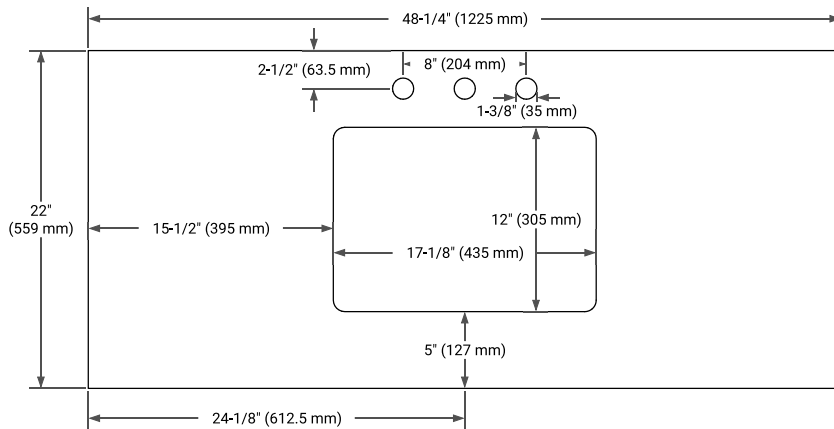

AVAILABLE COLORS

White Grey

FRONT VIEW

SIDE VIEW

PLAN VIEW

48" SINGLE RECTANGLE SINK COUNTERTOP WITH 1.5 IN. THICKNESS

ARIEL

OVERALL DIMENSIONS

48.25" W x 22" D x 1.5" H

COUNTERTOP OPTIONS

Carrara White Quartz

FEATURES

- Solid countertop with mitered edges & seams
- Undermount white rectangular sink
- Pre-drilled for 8" widespread faucet

INCLUDED

- Countertop
- Matching Backsplash
- Rectangle Sink

COUNTERTOP PLAN VIEW

EDGE SIDE VIEW

THREE DIMENSIONAL COUNTERTOP VIEW