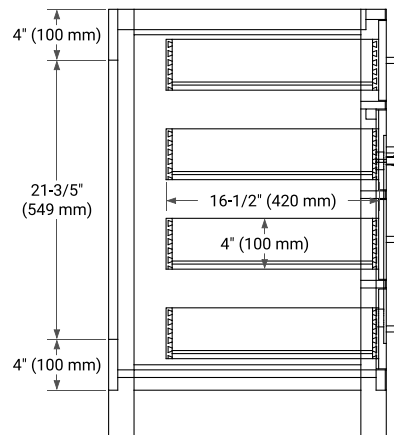

**BASE CABINET DIMENSIONS**

48" W x 21.5" D x 33.5" H

**FEATURES**

- Solid wood frame with engineered wood panels
- Dovetail drawers and joints
- Soft closing doors & drawers

**HARDWARE FINISHES**

Brushed Nickel    Satin Brass    Matte Black    Polished Chrome

# 49" SINGLE OVAL SINK COUNTERTOP WITH 1.5 IN. THICKNESS

## OVERALL DIMENSIONS

49" W x 22" D x 1.5" H

## THREE DIMENSIONAL COUNTERTOP VIEW