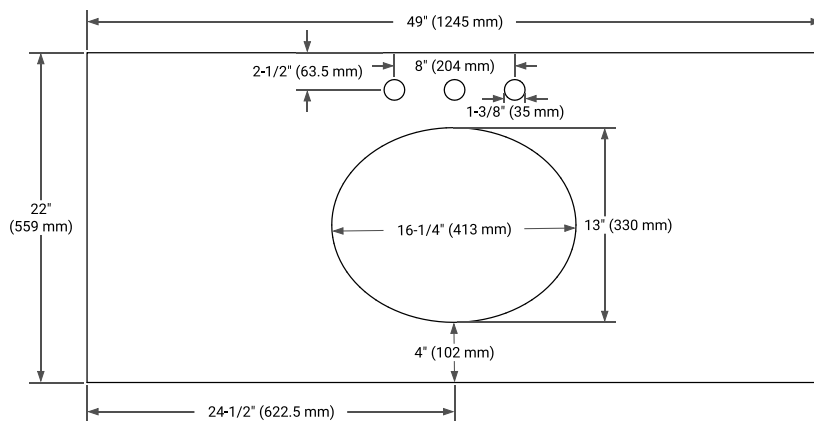

49" SINGLE OVAL SINK COUNTERTOP WITH 1.5 IN. THICKNESS

ARIEL

OVERALL DIMENSIONS

49" W x 22" D x 1.5" H

COUNTERTOP OPTIONS

FEATURES

- Solid countertop with mitered edges & seams
- Undermount white oval sink
- Pre-drilled for 8" widespread faucet

INCLUDED

- Countertop
- Matching Backsplash
- Oval Sink

COUNTERTOP PLAN VIEW