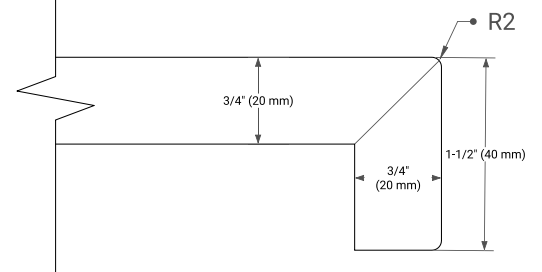

EDGE SIDE VIEW