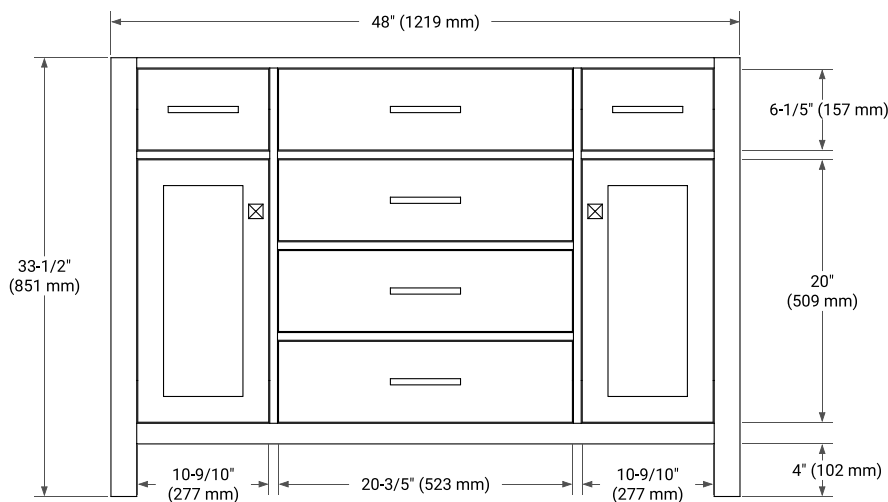

AVAILABLE COLORS

White   Grey

FRONT VIEW