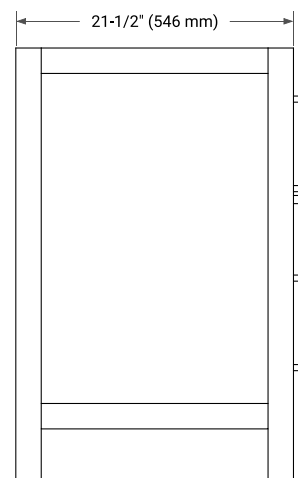

**BASE CABINET DIMENSIONS**

48" W x 21.5" D x 33.5" H

**FEATURES**

- Solid wood frame with engineered wood panels
- Dovetail drawers and joints
- Soft closing doors & drawers

**HARDWARE FINISHES**

Brushed Nickel    Satin Brass    Matte Black    Polished Chrome

**AVAILABLE COLORS**

White    Grey

**FRONT VIEW**

**SIDE VIEW**

**PLAN VIEW**

# 49" SINGLE OVAL SINK COUNTERTOP WITH 1.5 IN. THICKNESS

## OVERALL DIMENSIONS

49" W x 22" D x 1.5" H