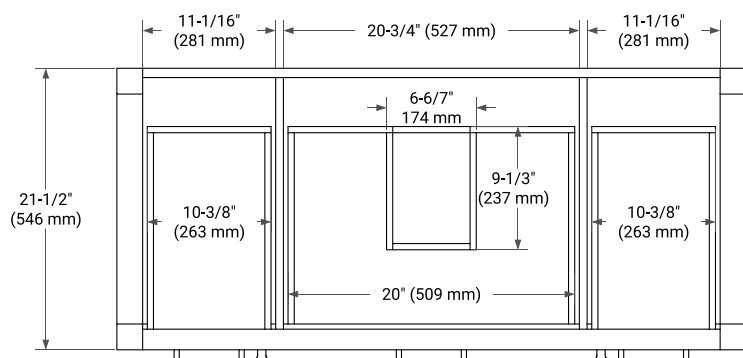

BASE CABINET DIMENSIONS

48" W x 21.5" D x 33.5" H

FEATURES

- Solid wood frame with engineered wood panels
- Dovetail drawers and joints
- Soft closing doors & drawers

HARDWARE FINISHES

Brushed Nickel   Satin Brass   Matte Black   Polished Chrome

AVAILABLE COLORS

White   Grey

PLAN VIEW