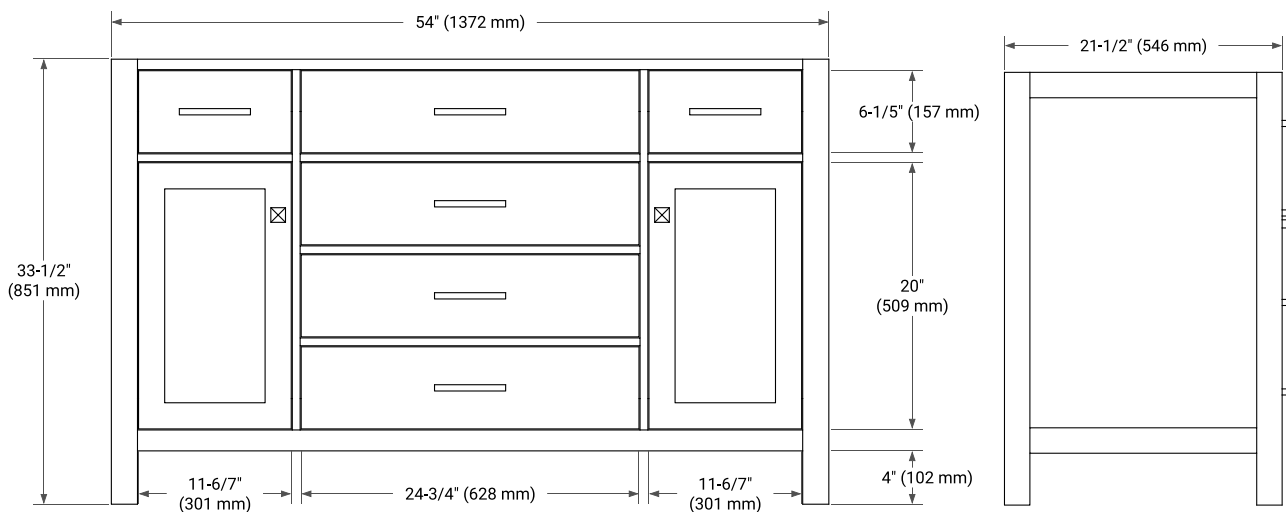

AVAILABLE COLORS

White   Grey

FRONT VIEW

SIDE VIEW

PLAN VIEW