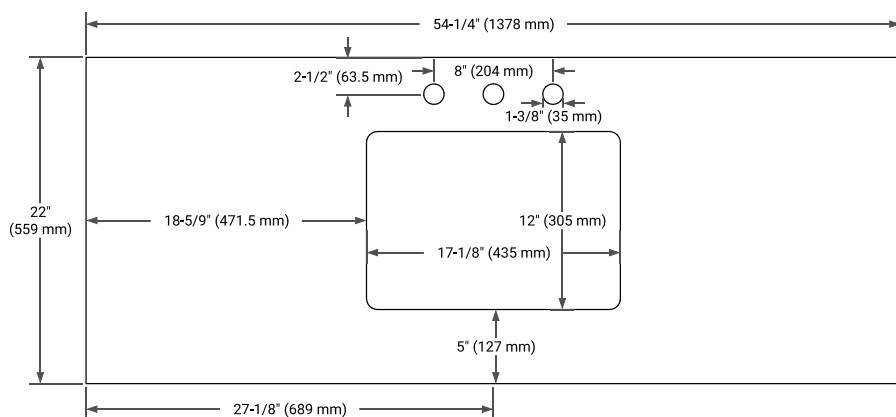

## OVERALL DIMENSIONS

54.25" W x 22" D x 1.5" H

## FEATURES

- Solid countertop with mitered edges & seams
- Undermount white rectangular sink
- Pre-drilled for 8" widespread faucet

## COUNTERTOP PLAN VIEW