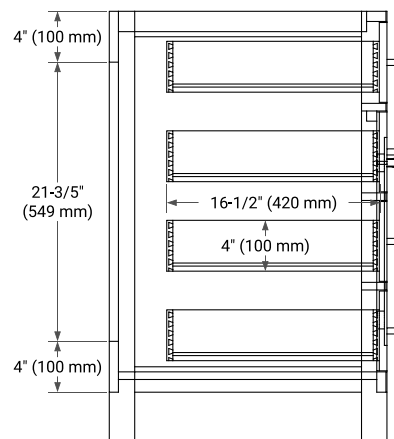

**BASE CABINET DIMENSIONS**

54" W x 21.5" D x 33.5" H

**FEATURES**

- Solid wood frame with engineered wood panels
- Dovetail drawers and joints
- Soft closing doors & drawers

**HARDWARE FINISHES**

Brushed Nickel    Satin Brass    Matte Black    Polished Chrome

# 54" SINGLE RECTANGLE SINK COUNTERTOP WITH 1.5 IN. THICKNESS

## OVERALL DIMENSIONS

54.25" W x 22" D x 1.5" H

## THREE DIMENSIONAL COUNTERTOP VIEW