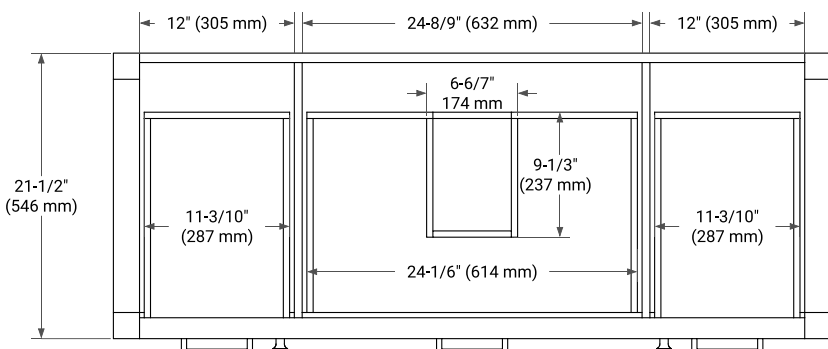

**BASE CABINET DIMENSIONS**

54" W x 21.5" D x 33.5" H

**FEATURES**

- Solid wood frame with engineered wood panels
- Dovetail drawers and joints
- Soft closing doors & drawers

**HARDWARE FINISHES**

Brushed Nickel    Satin Brass    Matte Black    Polished Chrome

# 54" SINGLE RECTANGLE SINK COUNTERTOP WITH 1.5 IN. THICKNESS

## OVERALL DIMENSIONS

54.25" W x 22" D x 1.5" H