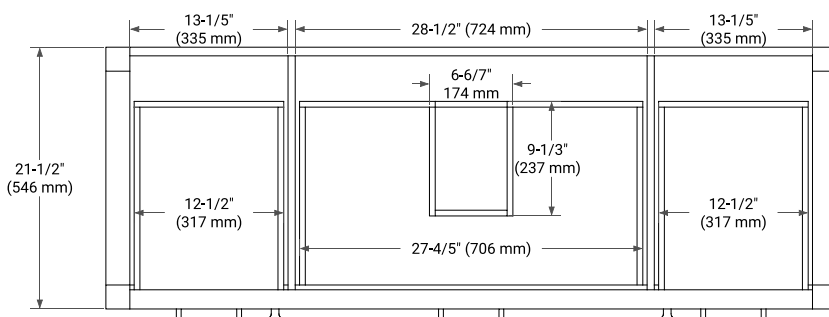

BASE CABINET DIMENSIONS

60" W x 21.5" D x 33.5" H

FEATURES

- Solid wood frame with engineered wood panels
- Dovetail drawers and joints
- Soft closing doors & drawers

HARDWARE FINISHES

Brushed Nickel Satin Brass Matte Black Polished Chrome

AVAILABLE COLORS

White Grey

FRONT VIEW

SIDE VIEW

PLAN VIEW

OVERALL DIMENSIONS

61" W x 22" D x 1.5" H

COUNTERTOP OPTIONS

COUNTERTOP PLAN VIEW

EDGE SIDE VIEW

THREE DIMENSIONAL COUNTERTOP VIEW