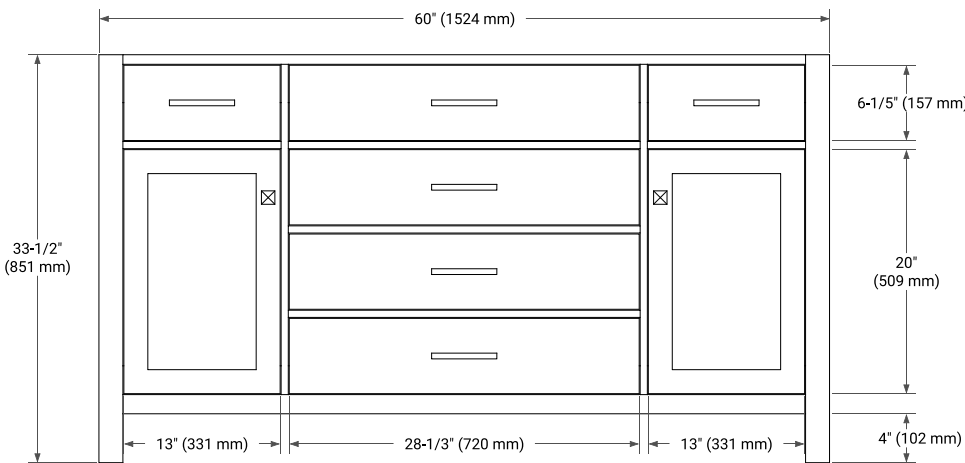

BASE CABINET DIMENSIONS

60" W x 21.5" D x 33.5" H

FEATURES

- Solid wood frame with engineered wood panels
- Dovetail drawers and joints
- Soft closing doors & drawers

HARDWARE FINISHES

Brushed Nickel Satin Brass Matte Black Polished Chrome

AVAILABLE COLORS

White Grey

FRONT VIEW

SIDE VIEW

PLAN VIEW

OVERALL DIMENSIONS

61" W x 22" D x 1.5" H

COUNTERTOP OPTIONS

Carrara Marble

White Quartz

FEATURES

- Solid countertop with mitered edges & seams
- Undermount white oval sink
- Pre-drilled for 8" widespread faucet

INCLUDED

- Countertop
- Matching Backsplash
- Oval Sink

COUNTERTOP PLAN VIEW

EDGE SIDE VIEW

THREE DIMENSIONAL COUNTERTOP VIEW