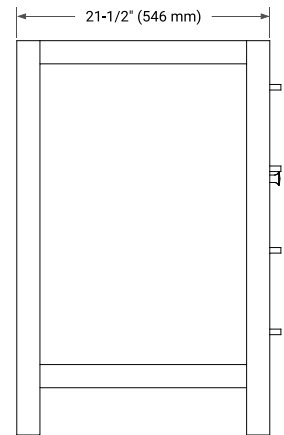

BASE CABINET DIMENSIONS

60" W x 21.5" D x 33.5" H

FEATURES

- Solid wood frame with engineered wood panels
- Dovetail drawers and joints
- Soft closing doors & drawers

HARDWARE FINISHES

Brushed Nickel Satin Brass Matte Black Polished Chrome

AVAILABLE COLORS

White Grey

FRONT VIEW

SIDE VIEW

PLAN VIEW

OVERALL DIMENSIONS

61" W x 22" D x 1.5" H

COUNTERTOP OPTIONS

Carrara Marble

White Quartz

FEATURES

- Solid countertop with mitered edges & seams
- Undermount white oval sink
- Pre-drilled for 8" widespread faucet

INCLUDED

- Countertop
- Matching Backsplash
- Oval Sink

COUNTERTOP PLAN VIEW

EDGE SIDE VIEW

THREE DIMENSIONAL COUNTERTOP VIEW