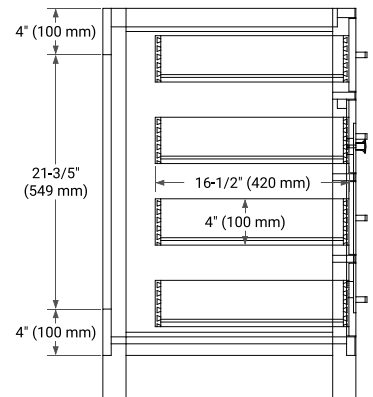

BASE CABINET DIMENSIONS

60" W x 21.5" D x 33.5" H

FEATURES

- Solid wood frame with engineered wood panels
- Dovetail drawers and joints
- Soft closing doors & drawers

HARDWARE FINISHES

Brushed Nickel Satin Brass Matte Black Polished Chrome

AVAILABLE COLORS

White Grey

FRONT VIEW

SIDE VIEW

PLAN VIEW

OVERALL DIMENSIONS

61" W x 22" D x 1.5" H

COUNTERTOP OPTIONS

Carrara Marble

White Quartz

FEATURES

- Solid countertop with mitered edges & seams
- Undermount white oval sink
- Pre-drilled for 8" widespread faucet

INCLUDED

- Countertop
- Matching Backsplash
- Oval Sink

COUNTERTOP PLAN VIEW

EDGE SIDE VIEW

THREE DIMENSIONAL COUNTERTOP VIEW