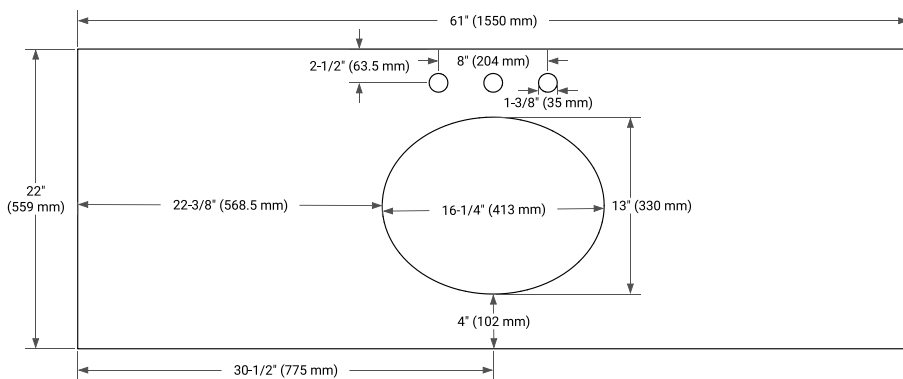

BASE CABINET DIMENSIONS

60" W x 21.5" D x 33.5" H

FEATURES

- Solid wood frame with engineered wood panels
- Dovetail drawers and joints
- Soft closing doors & drawers

HARDWARE FINISHES

Brushed Nickel Satin Brass Matte Black Polished Chrome

AVAILABLE COLORS

White Grey

FRONT VIEW

SIDE VIEW

PLAN VIEW

OVERALL DIMENSIONS

61" W x 22" D x 1.5" H

COUNTERTOP OPTIONS

Carrara Marble

White Quartz

FEATURES

- Solid countertop with mitered edges & seams
- Undermount white oval sink
- Pre-drilled for 8" widespread faucet

INCLUDED

- Countertop
- Matching Backsplash
- Oval Sink

COUNTERTOP PLAN VIEW

EDGE SIDE VIEW

THREE DIMENSIONAL COUNTERTOP VIEW