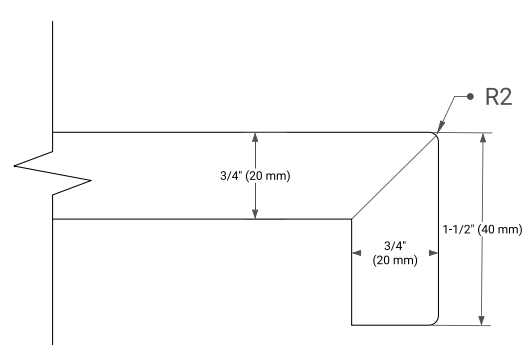

AVAILABLE COLORS

White Grey

FRONT VIEW

SIDE VIEW

PLAN VIEW

OVERALL DIMENSIONS

61" W x 22" D x 1.5" H

COUNTERTOP OPTIONS

Carrara Marble

White Quartz

FEATURES

- Solid countertop with mitered edges & seams
- Undermount white oval sink
- Pre-drilled for 8" widespread faucet

INCLUDED

- Countertop
- Matching Backsplash
- Oval Sink

COUNTERTOP PLAN VIEW

EDGE SIDE VIEW

THREE DIMENSIONAL COUNTERTOP VIEW