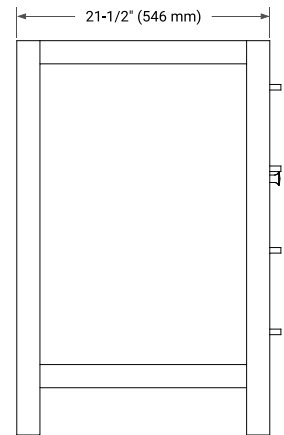

BASE CABINET DIMENSIONS

60" W x 21.5" D x 33.5" H

FEATURES

- Solid wood frame with engineered wood panels
- Dovetail drawers and joints
- Soft closing doors & drawers

HARDWARE FINISHES

Brushed Nickel Satin Brass Matte Black Polished Chrome

AVAILABLE COLORS

White Grey

FRONT VIEW

SIDE VIEW

PLAN VIEW

OVERALL DIMENSIONS

61" W x 22" D x 0.75" H

COUNTERTOP OPTIONS

Carrara Marble

FEATURES

- Solid countertop with mitered edges & seams
- Undermount white oval sink
- Pre-drilled for 8" widespread faucet

INCLUDED

- Countertop
- Matching Backsplash
- Oval Sink

COUNTERTOP PLAN VIEW

EDGE SIDE VIEW

THREE DIMENSIONAL COUNTERTOP VIEW