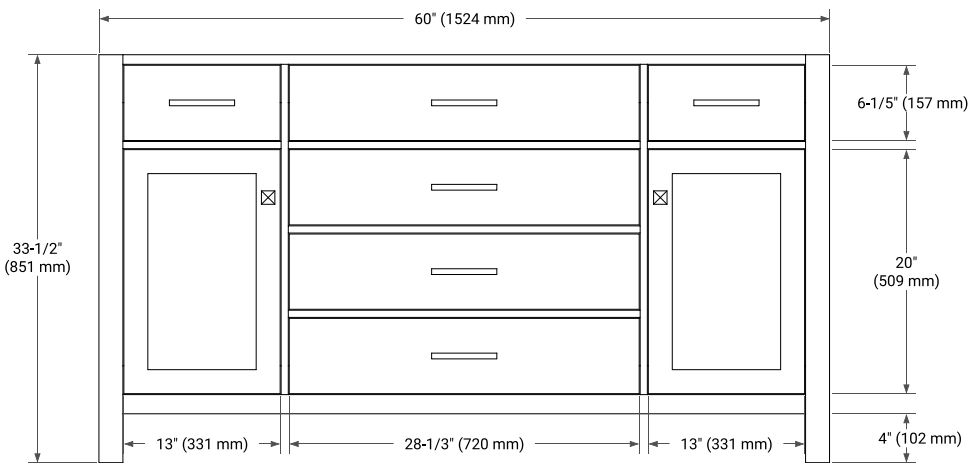

BASE CABINET DIMENSIONS

60" W x 21.5" D x 33.5" H

FEATURES

- Solid wood frame with engineered wood panels
- Dovetail drawers and joints
- Soft closing doors & drawers

HARDWARE FINISHES

Brushed Nickel Satin Brass Matte Black Polished Chrome

AVAILABLE COLORS

White Grey

FRONT VIEW

SIDE VIEW

PLAN VIEW

OVERALL DIMENSIONS

61" W x 22" D x 0.75" H

COUNTERTOP OPTIONS

Carrara Marble

FEATURES

- Solid countertop with mitered edges & seams
- Undermount white oval sink
- Pre-drilled for 8" widespread faucet

INCLUDED

- Countertop
- Matching Backsplash
- Oval Sink

COUNTERTOP PLAN VIEW

EDGE SIDE VIEW

THREE DIMENSIONAL COUNTERTOP VIEW