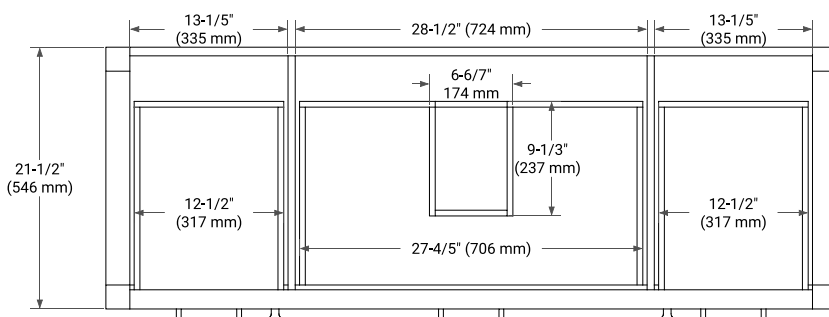

BASE CABINET DIMENSIONS

60" W x 21.5" D x 33.5" H

FEATURES

- Solid wood frame with engineered wood panels
- Dovetail drawers and joints
- Soft closing doors & drawers

HARDWARE FINISHES

Brushed Nickel Satin Brass Matte Black Polished Chrome

AVAILABLE COLORS

White Grey

FRONT VIEW

SIDE VIEW

PLAN VIEW

OVERALL DIMENSIONS

61" W x 22" D x 0.75" H

COUNTERTOP OPTIONS

Carrara Marble

FEATURES

- Solid countertop with mitered edges & seams
- Undermount white oval sink
- Pre-drilled for 8" widespread faucet

INCLUDED

- Countertop
- Matching Backsplash
- Oval Sink

COUNTERTOP PLAN VIEW

EDGE SIDE VIEW

THREE DIMENSIONAL COUNTERTOP VIEW