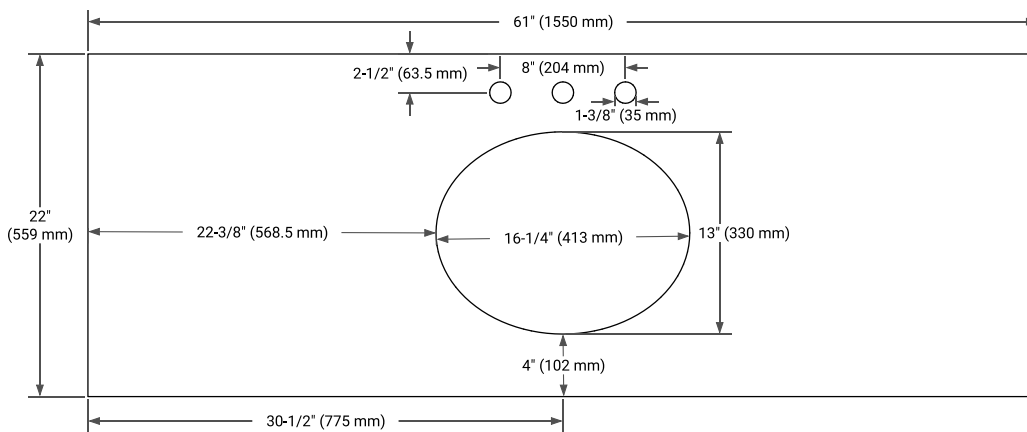

BASE CABINET DIMENSIONS

60" W x 21.5" D x 33.5" H

FEATURES

- Solid wood frame with engineered wood panels
- Dovetail drawers and joints
- Soft closing doors & drawers

HARDWARE FINISHES

Brushed Nickel Satin Brass Matte Black Polished Chrome

AVAILABLE COLORS

White Grey

FRONT VIEW

SIDE VIEW

PLAN VIEW

OVERALL DIMENSIONS

61" W x 22" D x 0.75" H

COUNTERTOP OPTIONS

Carrara Marble

FEATURES

- Solid countertop with mitered edges & seams
- Undermount white oval sink
- Pre-drilled for 8" widespread faucet

INCLUDED

- Countertop
- Matching Backsplash
- Oval Sink

COUNTERTOP PLAN VIEW

EDGE SIDE VIEW

THREE DIMENSIONAL COUNTERTOP VIEW