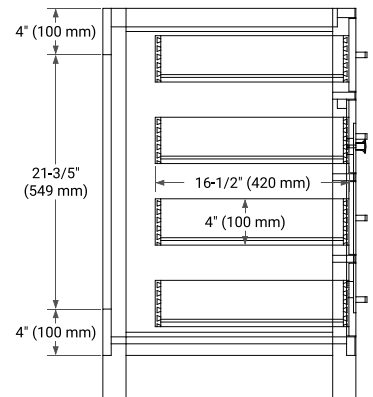

BASE CABINET DIMENSIONS

60" W x 21.5" D x 33.5" H

FEATURES

- Solid wood frame with engineered wood panels
- Dovetail drawers and joints
- Soft closing doors & drawers

HARDWARE FINISHES

Brushed Nickel Satin Brass Matte Black Polished Chrome

AVAILABLE COLORS

White Grey

FRONT VIEW

SIDE VIEW

PLAN VIEW

OVERALL DIMENSIONS

61" W x 22" D x 0.75" H

COUNTERTOP OPTIONS

Carrara Marble

FEATURES

- Solid countertop with mitered edges & seams
- Undermount white oval sink
- Pre-drilled for 8" widespread faucet

INCLUDED

- Countertop
- Matching Backsplash
- Oval Sink

COUNTERTOP PLAN VIEW

EDGE SIDE VIEW

THREE DIMENSIONAL COUNTERTOP VIEW