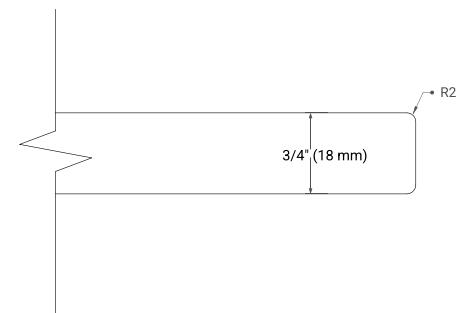

BASE CABINET DIMENSIONS

60" W x 21.5" D x 33.5" H

FEATURES

- Solid wood frame with engineered wood panels
- Dovetail drawers and joints
- Soft closing doors & drawers

HARDWARE FINISHES

Brushed Nickel Satin Brass Matte Black Polished Chrome

AVAILABLE COLORS

White Grey

FRONT VIEW

SIDE VIEW

PLAN VIEW

OVERALL DIMENSIONS

61" W x 22" D x 0.75" H

COUNTERTOP OPTIONS

Carrara Marble

FEATURES

- Solid countertop with mitered edges & seams
- Undermount white oval sink
- Pre-drilled for 8" widespread faucet

INCLUDED

- Countertop
- Matching Backsplash
- Oval Sink

COUNTERTOP PLAN VIEW

EDGE SIDE VIEW

THREE DIMENSIONAL COUNTERTOP VIEW