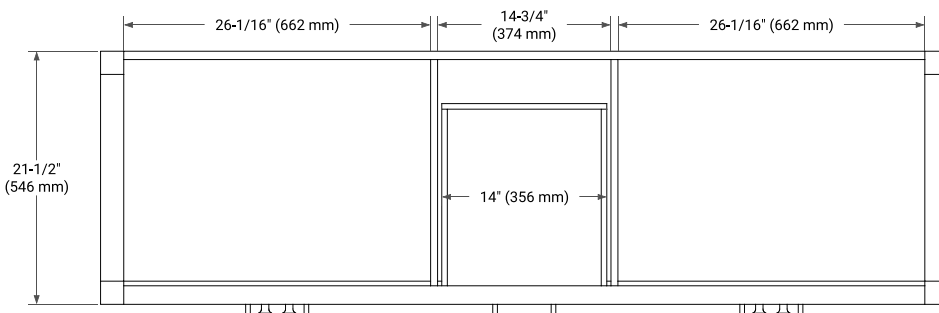

BRISTOL 72" DOUBLE SINK BASE CABINET

ARIEL

BASE CABINET DIMENSIONS

72" W x 21.5" D x 33.5" H

FEATURES

- Solid wood frame with engineered wood panels
- Dovetail drawers and joints
- Soft closing doors & drawers

HARDWARE FINISHES

Brushed Nickel Satin Brass Matte Black Polished Chrome

AVAILABLE COLORS

White Grey

FRONT VIEW

SIDE VIEW

PLAN VIEW

73" DOUBLE OVAL SINK COUNTERTOP WITH 0.75 IN. THICKNESS

ARIEL

OVERALL DIMENSIONS

73" W x 22" D x 0.75" H

COUNTERTOP OPTIONS

Carrara Marble

FEATURES

- Solid countertop with mitered edges & seams
- Undermount white oval sink
- Pre-drilled for 8" widespread faucet

INCLUDED

- Countertop
- Matching Backsplash
- Oval Sinks

COUNTERTOP PLAN VIEW

EDGE SIDE VIEW

THREE DIMENSIONAL COUNTERTOP VIEW