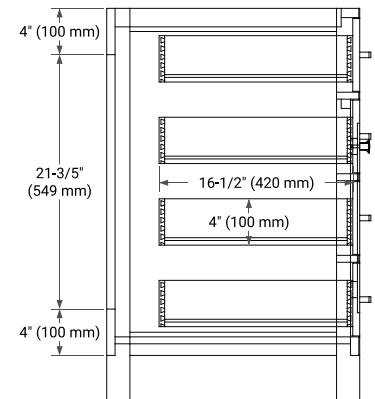

BRISTOL 72" DOUBLE SINK BASE CABINET

ARIEL

BASE CABINET DIMENSIONS

72" W x 21.5" D x 33.5" H

FEATURES

- Solid wood frame with engineered wood panels
- Dovetail drawers and joints
- Soft closing doors & drawers

HARDWARE FINISHES

Brushed Nickel Satin Brass Matte Black Polished Chrome

AVAILABLE COLORS

White Grey

FRONT VIEW

SIDE VIEW

PLAN VIEW

73" DOUBLE OVAL SINK COUNTERTOP WITH 0.75 IN. THICKNESS

ARIEL

OVERALL DIMENSIONS

73" W x 22" D x 0.75" H

COUNTERTOP OPTIONS

Carrara Marble

FEATURES

- Solid countertop with mitered edges & seams
- Undermount white oval sink
- Pre-drilled for 8" widespread faucet

INCLUDED

- Countertop
- Matching Backsplash
- Oval Sinks

COUNTERTOP PLAN VIEW

EDGE SIDE VIEW

THREE DIMENSIONAL COUNTERTOP VIEW