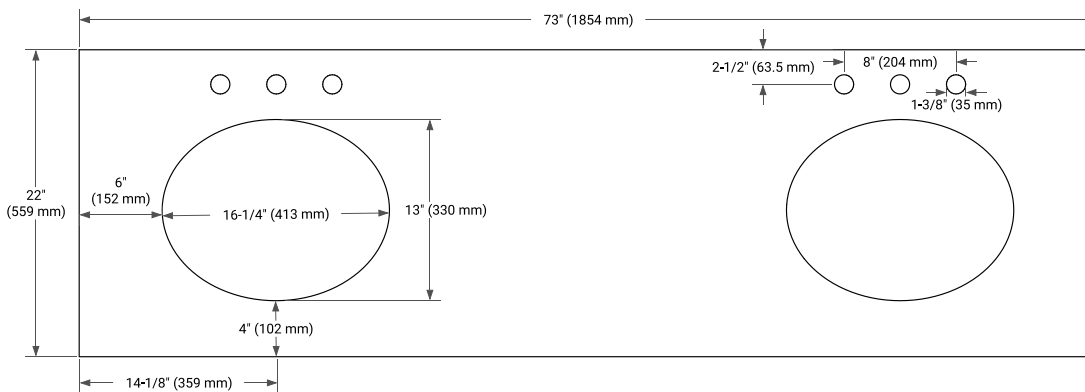

BRISTOL 72" DOUBLE SINK BASE CABINET

ARIEL

BASE CABINET DIMENSIONS

72" W x 21.5" D x 33.5" H

FEATURES

- Solid wood frame with engineered wood panels
- Dovetail drawers and joints
- Soft closing doors & drawers

ARIEL

OVERALL DIMENSIONS

73" W x 22" D x 0.75" H

COUNTERTOP OPTIONS

Carrara Marble

FEATURES

- Solid countertop with mitered edges & seams
- Undermount white oval sink
- Pre-drilled for 8" widespread faucet

INCLUDED

- Countertop
- Matching Backsplash
- Oval Sinks

COUNTERTOP PLAN VIEW

EDGE SIDE VIEW

THREE DIMENSIONAL COUNTERTOP VIEW