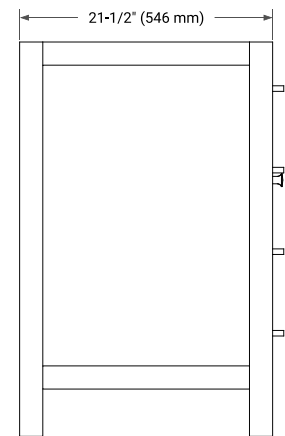

BRISTOL 72" DOUBLE SINK BASE CABINET

ARIEL

BASE CABINET DIMENSIONS

72" W x 21.5" D x 33.5" H

FEATURES

- Solid wood frame with engineered wood panels
- Dovetail drawers and joints
- Soft closing doors & drawers

HARDWARE FINISHES

Brushed Nickel Satin Brass Matte Black Polished Chrome

AVAILABLE COLORS

White Grey

FRONT VIEW

SIDE VIEW

PLAN VIEW

73" DOUBLE OVAL SINK COUNTERTOP WITH 0.75 IN. THICKNESS

ARIEL

OVERALL DIMENSIONS

73" W x 22" D x 0.75" H

COUNTERTOP OPTIONS

Carrara Marble

FEATURES

- Solid countertop with mitered edges & seams
- Undermount white oval sink
- Pre-drilled for 8" widespread faucet

INCLUDED

- Countertop
- Matching Backsplash
- Oval Sinks

COUNTERTOP PLAN VIEW

EDGE SIDE VIEW

THREE DIMENSIONAL COUNTERTOP VIEW