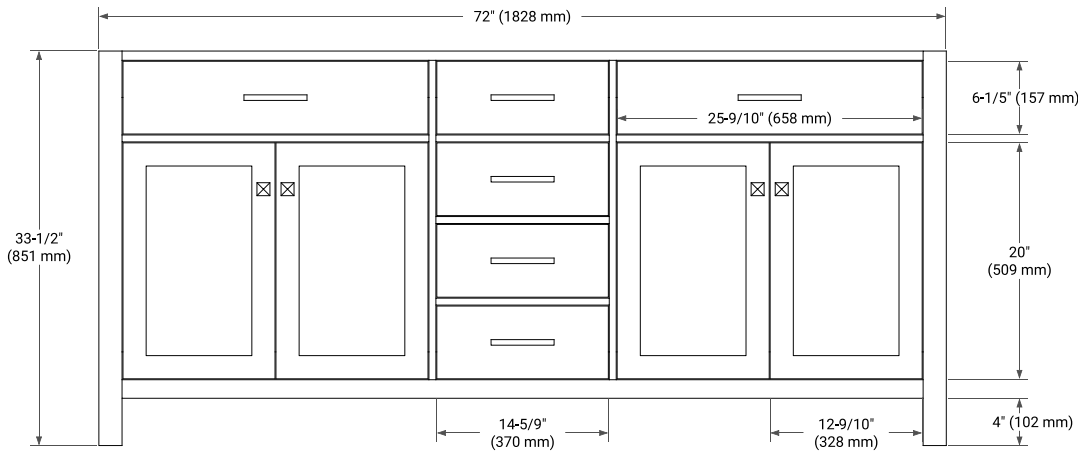

BRISTOL 72" DOUBLE SINK BASE CABINET

ARIEL

BASE CABINET DIMENSIONS

72" W x 21.5" D x 33.5" H

FEATURES

- Solid wood frame with engineered wood panels
- Dovetail drawers and joints
- Soft closing doors & drawers

HARDWARE FINISHES

Brushed Nickel Satin Brass Matte Black Polished Chrome

AVAILABLE COLORS

White Grey

FRONT VIEW

SIDE VIEW

PLAN VIEW

73" DOUBLE OVAL SINK COUNTERTOP WITH 0.75 IN. THICKNESS

ARIEL

OVERALL DIMENSIONS

73" W x 22" D x 0.75" H

COUNTERTOP OPTIONS

Carrara Marble

FEATURES

- Solid countertop with mitered edges & seams
- Undermount white oval sink
- Pre-drilled for 8" widespread faucet

INCLUDED

- Countertop
- Matching Backsplash
- Oval Sinks

COUNTERTOP PLAN VIEW

EDGE SIDE VIEW

THREE DIMENSIONAL COUNTERTOP VIEW