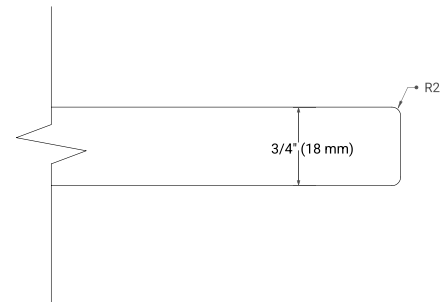

BRISTOL 72" DOUBLE SINK BASE CABINET

ARIEL

BASE CABINET DIMENSIONS

72" W x 21.5" D x 33.5" H

FEATURES

- Solid wood frame with engineered wood panels
- Dovetail drawers and joints
- Soft closing doors & drawers

ARIEL

OVERALL DIMENSIONS

73" W x 22" D x 0.75" H

COUNTERTOP OPTIONS

Carrara Marble

FEATURES

- Solid countertop with mitered edges & seams
- Undermount white oval sink
- Pre-drilled for 8" widespread faucet

INCLUDED

- Countertop
- Matching Backsplash
- Oval Sinks

COUNTERTOP PLAN VIEW

EDGE SIDE VIEW

THREE DIMENSIONAL COUNTERTOP VIEW