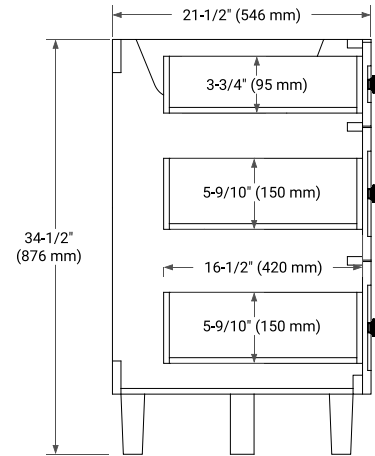

MONROE 54" SINGLE SINK BASE CABINET

ARIEL

BASE CABINET DIMENSIONS

54" W x 21.5" D x 34.5" H

FEATURES

- Solid wood frame and Plywood
- Soft-close system
- Dovetail construction
- Ample storage

HARDWARE FINISHES

Brushed Nickel Matte Black

AVAILABLE COLORS

White Grey Midnight Blue White Oak

SIDE VIEW