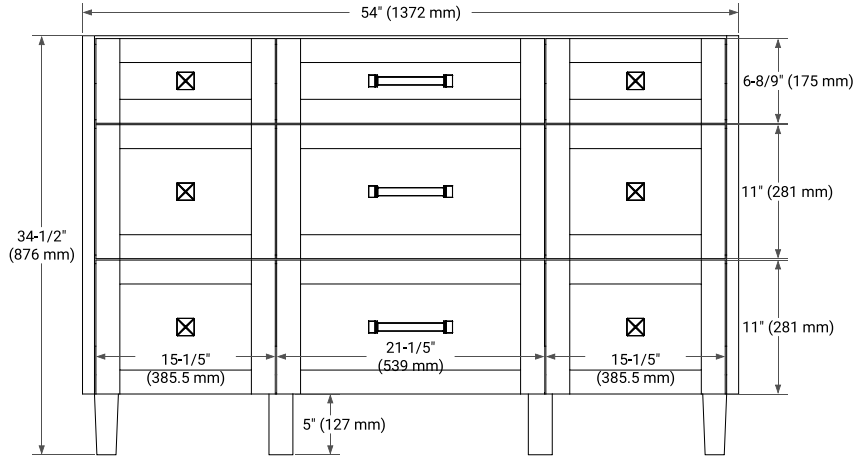

AVAILABLE COLORS

White Grey Midnight Blue White Oak

FRONT VIEW