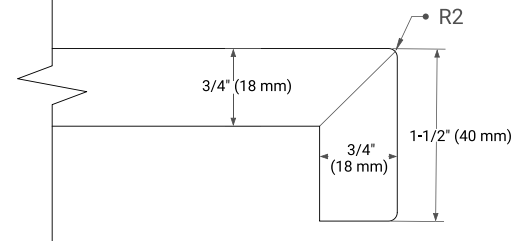

White Grey Midnight Blue White Oak

FRONT VIEW

SIDE VIEW

PLAN VIEW

48" SINGLE OVAL SINK COUNTERTOP WITH 1.5 IN. THICKNESS

ARIEL

OVERALL DIMENSIONS

48.25" W x 22" D x 1.5" H

COUNTERTOP OPTIONS

Carrara White Quartz

FEATURES

- Solid countertop with mitered edges & seams
- Undermount white oval sink
- Pre-drilled for 8" widespread faucet

INCLUDED

- Countertop
- Matching Backsplash
- Oval Sink

COUNTERTOP PLAN VIEW

EDGE SIDE VIEW

THREE DIMENSIONAL COUNTERTOP VIEW