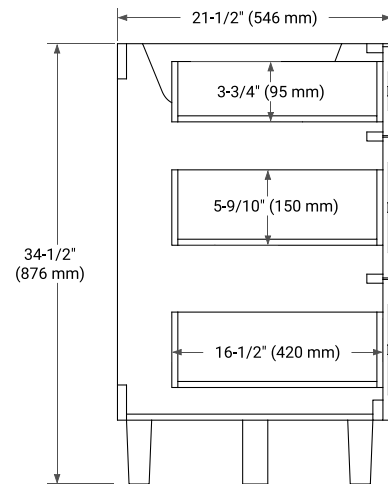

BASE CABINET DIMENSIONS

48" W x 21.5" D x 34.5" H

FEATURES

- Solid wood frame and Plywood
- Soft-close system
- Dovetail construction
- Ample storage

HARDWARE FINISHES

Brushed Nickel Matte Black

AVAILABLE COLORS

White Grey Midnight Blue White Oak

FRONT VIEW

SIDE VIEW

PLAN VIEW

48" SINGLE OVAL SINK COUNTERTOP WITH 1.5 IN. THICKNESS

ARIEL

OVERALL DIMENSIONS

48.25" W x 22" D x 1.5" H

COUNTERTOP OPTIONS

Carrara White Quartz

FEATURES

- Solid countertop with mitered edges & seams
- Undermount white oval sink
- Pre-drilled for 8" widespread faucet

INCLUDED

- Countertop
- Matching Backsplash
- Oval Sink

COUNTERTOP PLAN VIEW

EDGE SIDE VIEW

THREE DIMENSIONAL COUNTERTOP VIEW