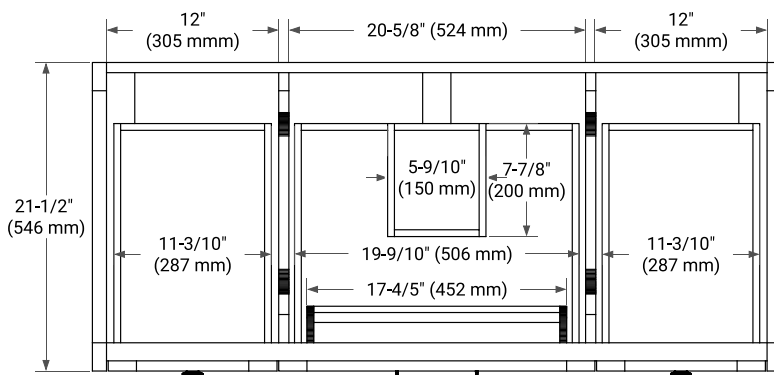

BASE CABINET DIMENSIONS

48" W x 21.5" D x 34.5" H

FEATURES

- Solid wood frame and Plywood
- Soft-close system
- Dovetail construction
- Ample storage

HARDWARE FINISHES

Brushed Nickel Matte Black

AVAILABLE COLORS

White Grey Midnight Blue White Oak

FRONT VIEW

SIDE VIEW

PLAN VIEW

48" SINGLE OVAL SINK COUNTERTOP WITH 1.5 IN. THICKNESS

ARIEL

OVERALL DIMENSIONS

48.25" W x 22" D x 1.5" H

COUNTERTOP PLAN VIEW

EDGE SIDE VIEW

THREE DIMENSIONAL COUNTERTOP VIEW