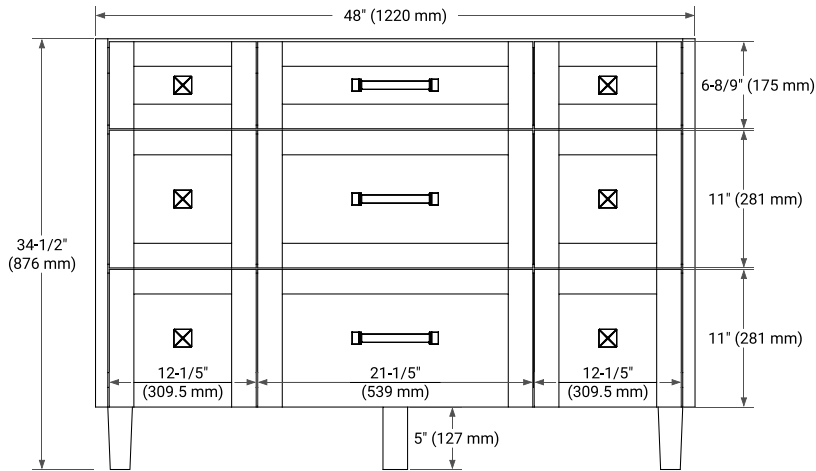

BASE CABINET DIMENSIONS

48" W x 21.5" D x 34.5" H

FEATURES

- Solid wood frame and Plywood
- Soft-close system
- Dovetail construction
- Ample storage

HARDWARE FINISHES

Brushed Nickel Matte Black

AVAILABLE COLORS

White Grey Midnight Blue White Oak

FRONT VIEW

SIDE VIEW

PLAN VIEW

48" SINGLE OVAL SINK COUNTERTOP WITH 1.5 IN. THICKNESS

ARIEL

OVERALL DIMENSIONS

48.25" W x 22" D x 1.5" H

COUNTERTOP OPTIONS

Carrara White Quartz

FEATURES

- Solid countertop with mitered edges & seams
- Undermount white oval sink
- Pre-drilled for 8" widespread faucet

INCLUDED

- Countertop
- Matching Backsplash
- Oval Sink

COUNTERTOP PLAN VIEW

EDGE SIDE VIEW

THREE DIMENSIONAL COUNTERTOP VIEW