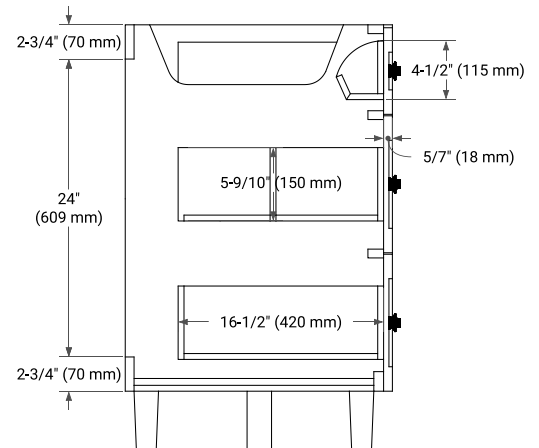

BASE CABINET DIMENSIONS

48" W x 21.5" D x 34.5" H

FEATURES

- Solid wood frame and Plywood
- Soft-close system
- Dovetail construction
- Ample storage

HARDWARE FINISHES

Brushed Nickel Matte Black

AVAILABLE COLORS

White Grey Midnight Blue White Oak

FRONT VIEW

SIDE VIEW

PLAN VIEW

48" SINGLE OVAL SINK COUNTERTOP WITH 1.5 IN. THICKNESS

ARIEL

OVERALL DIMENSIONS

48.25" W x 22" D x 1.5" H

COUNTERTOP OPTIONS

Carrara White Quartz

FEATURES

- Solid countertop with mitered edges & seams
- Undermount white oval sink
- Pre-drilled for 8" widespread faucet

INCLUDED

- Countertop
- Matching Backsplash
- Oval Sink

COUNTERTOP PLAN VIEW

EDGE SIDE VIEW

THREE DIMENSIONAL COUNTERTOP VIEW