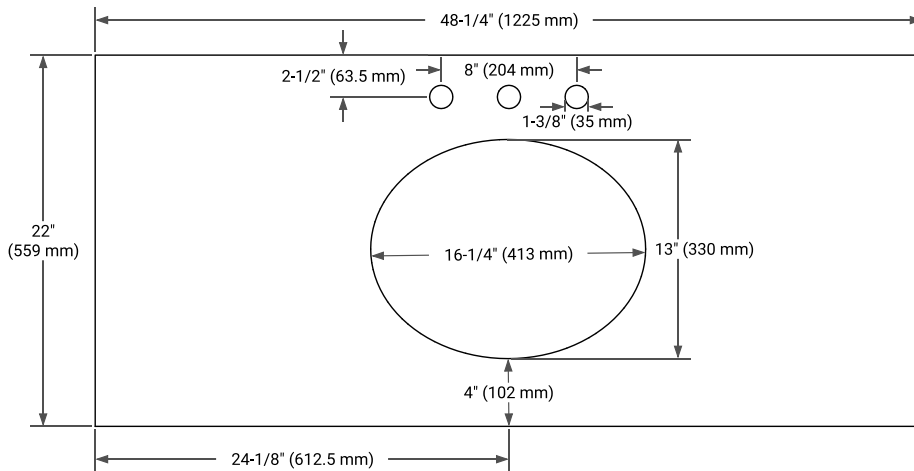

BASE CABINET DIMENSIONS

48" W x 21.5" D x 34.5" H

FEATURES

- Solid wood frame and Plywood
- Soft-close system
- Dovetail construction
- Ample storage

HARDWARE FINISHES

Brushed Nickel Matte Black

AVAILABLE COLORS

White Grey Midnight Blue White Oak

FRONT VIEW

SIDE VIEW

PLAN VIEW

48" SINGLE OVAL SINK COUNTERTOP WITH 1.5 IN. THICKNESS

ARIEL

OVERALL DIMENSIONS

48.25" W x 22" D x 1.5" H

COUNTERTOP OPTIONS

Carrara White Quartz

FEATURES

- Solid countertop with mitered edges & seams
- Undermount white oval sink
- Pre-drilled for 8" widespread faucet

INCLUDED

- Countertop
- Matching Backsplash
- Oval Sink

COUNTERTOP PLAN VIEW

EDGE SIDE VIEW

THREE DIMENSIONAL COUNTERTOP VIEW