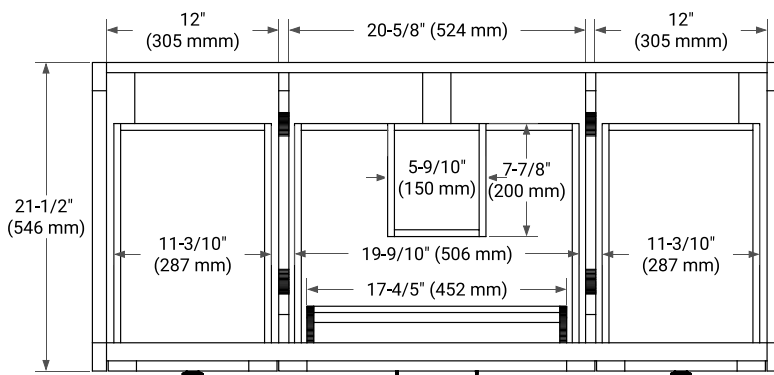

BASE CABINET DIMENSIONS

48" W x 21.5" D x 34.5" H

FEATURES

- Solid wood frame and Plywood
- Soft-close system
- Dovetail construction
- Ample storage

HARDWARE FINISHES

Brushed Nickel Matte Black

AVAILABLE COLORS

White Grey Midnight Blue White Oak

FRONT VIEW

SIDE VIEW

PLAN VIEW

48" SINGLE RECTANGLE SINK COUNTERTOP WITH 1.5 IN. THICKNESS

ARIEL

OVERALL DIMENSIONS

48.25" W x 22" D x 1.5" H

COUNTERTOP OPTIONS

Carrara White Quartz

FEATURES

- Solid countertop with mitered edges & seams
- Undermount white rectangular sink
- Pre-drilled for 8" widespread faucet

INCLUDED

- Countertop
- Matching Backsplash
- Rectangle Sink

COUNTERTOP PLAN VIEW

EDGE SIDE VIEW

THREE DIMENSIONAL COUNTERTOP VIEW