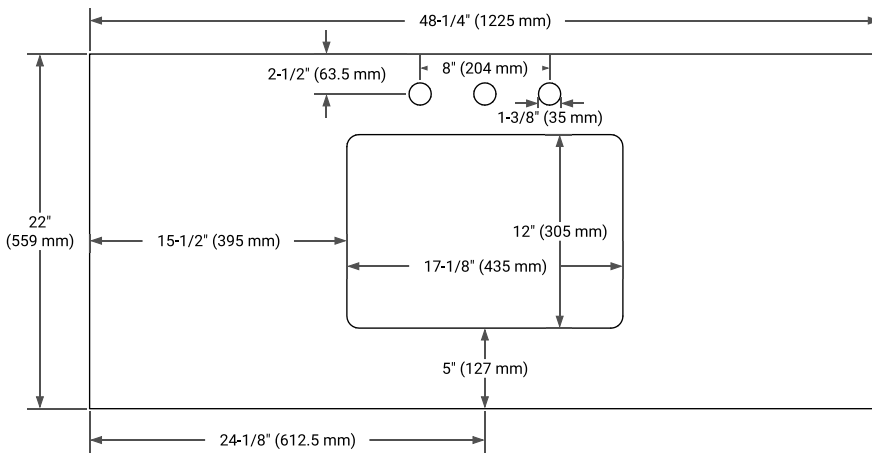

White Grey Midnight Blue White Oak

FRONT VIEW

SIDE VIEW

PLAN VIEW

48" SINGLE RECTANGLE SINK COUNTERTOP WITH 1.5 IN. THICKNESS

ARIEL

OVERALL DIMENSIONS

48.25" W x 22" D x 1.5" H

COUNTERTOP OPTIONS

Carrara White Quartz

FEATURES

- Solid countertop with mitered edges & seams
- Undermount white rectangular sink
- Pre-drilled for 8" widespread faucet

INCLUDED

- Countertop
- Matching Backsplash
- Rectangle Sink

COUNTERTOP PLAN VIEW

EDGE SIDE VIEW

THREE DIMENSIONAL COUNTERTOP VIEW