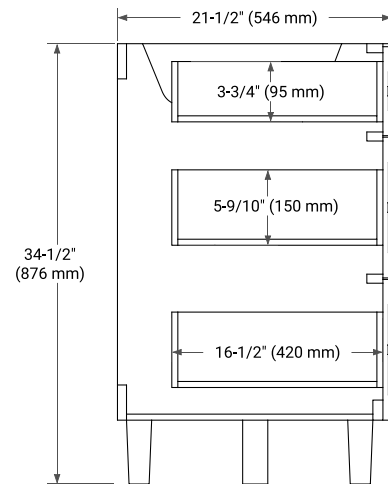

BASE CABINET DIMENSIONS

48" W x 21.5" D x 34.5" H

FEATURES

- Solid wood frame and Plywood
- Soft-close system
- Dovetail construction
- Ample storage

HARDWARE FINISHES

Brushed Nickel Matte Black

AVAILABLE COLORS

White Grey Midnight Blue White Oak

FRONT VIEW

SIDE VIEW

PLAN VIEW

48" SINGLE RECTANGLE SINK COUNTERTOP WITH 1.5 IN. THICKNESS

ARIEL

OVERALL DIMENSIONS

48.25" W x 22" D x 1.5" H

COUNTERTOP OPTIONS

Carrara White Quartz

FEATURES

- Solid countertop with mitered edges & seams
- Undermount white rectangular sink
- Pre-drilled for 8" widespread faucet

INCLUDED

- Countertop
- Matching Backsplash
- Rectangle Sink

COUNTERTOP PLAN VIEW

EDGE SIDE VIEW

THREE DIMENSIONAL COUNTERTOP VIEW