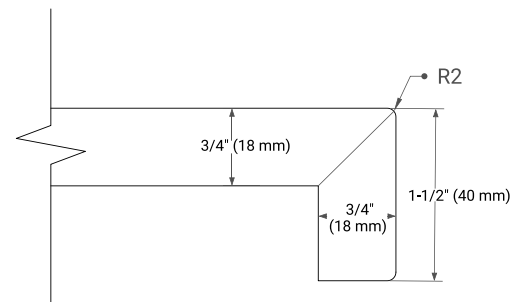

White Grey Midnight Blue White Oak

FRONT VIEW

SIDE VIEW

PLAN VIEW

48" SINGLE RECTANGLE SINK COUNTERTOP WITH 1.5 IN. THICKNESS

ARIEL

OVERALL DIMENSIONS

48.25" W x 22" D x 1.5" H

COUNTERTOP OPTIONS

Carrara White Quartz

FEATURES

- Solid countertop with mitered edges & seams
- Undermount white rectangular sink
- Pre-drilled for 8" widespread faucet

INCLUDED

- Countertop
- Matching Backsplash
- Rectangle Sink

COUNTERTOP PLAN VIEW

EDGE SIDE VIEW

THREE DIMENSIONAL COUNTERTOP VIEW