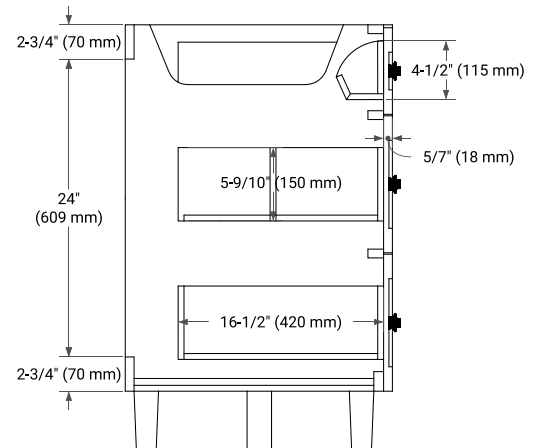

BASE CABINET DIMENSIONS

48" W x 21.5" D x 34.5" H

FEATURES

- Solid wood frame and Plywood
- Soft-close system
- Dovetail construction
- Ample storage

HARDWARE FINISHES

Brushed Nickel Matte Black

AVAILABLE COLORS

White Grey Midnight Blue White Oak

FRONT VIEW

SIDE VIEW

PLAN VIEW

48" SINGLE RECTANGLE SINK COUNTERTOP WITH 1.5 IN. THICKNESS

ARIEL

OVERALL DIMENSIONS

48.25" W x 22" D x 1.5" H

COUNTERTOP OPTIONS

Carrara White Quartz

FEATURES

- Solid countertop with mitered edges & seams
- Undermount white rectangular sink
- Pre-drilled for 8" widespread faucet

INCLUDED

- Countertop
- Matching Backsplash
- Rectangle Sink

COUNTERTOP PLAN VIEW

EDGE SIDE VIEW

THREE DIMENSIONAL COUNTERTOP VIEW