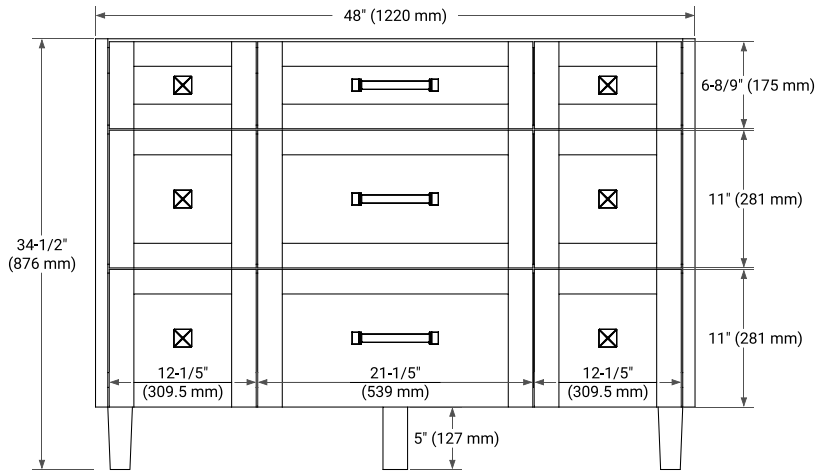

BASE CABINET DIMENSIONS

48" W x 21.5" D x 34.5" H

FEATURES

- Solid wood frame and Plywood
- Soft-close system
- Dovetail construction
- Ample storage

HARDWARE FINISHES

Brushed Nickel Matte Black

AVAILABLE COLORS

White Grey Midnight Blue White Oak

FRONT VIEW

SIDE VIEW

PLAN VIEW

48" SINGLE RECTANGLE SINK COUNTERTOP WITH 1.5 IN. THICKNESS

ARIEL

OVERALL DIMENSIONS

48.25" W x 22" D x 1.5" H

COUNTERTOP OPTIONS

Carrara White Quartz

FEATURES

- Solid countertop with mitered edges & seams
- Undermount white rectangular sink
- Pre-drilled for 8" widespread faucet

INCLUDED

- Countertop
- Matching Backsplash
- Rectangle Sink

COUNTERTOP PLAN VIEW

EDGE SIDE VIEW

THREE DIMENSIONAL COUNTERTOP VIEW