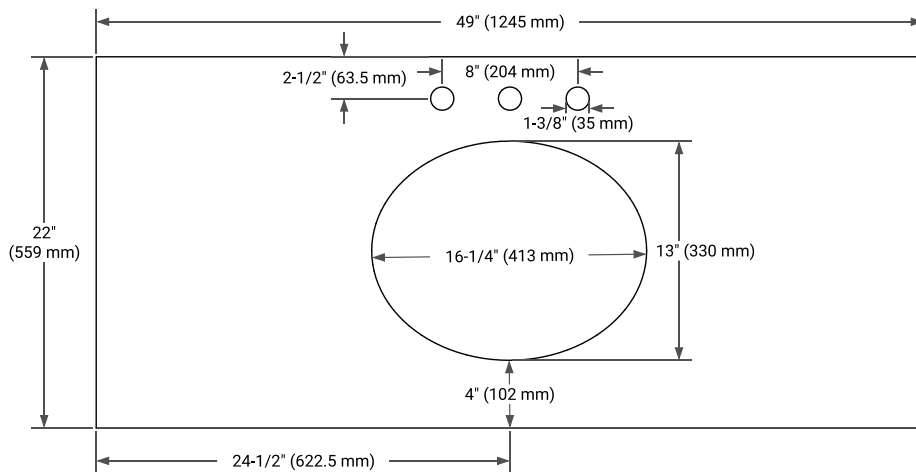

49" SINGLE OVAL SINK COUNTERTOP WITH 1.5 IN. THICKNESS

ARIEL

OVERALL DIMENSIONS

49" W x 22" D x 1.5" H

COUNTERTOP OPTIONS

FEATURES

- Solid countertop with mitered edges & seams
- Undermount white oval sink
- Pre-drilled for 8" widespread faucet

INCLUDED

- Countertop
- Matching Backsplash
- Oval Sink

COUNTERTOP PLAN VIEW