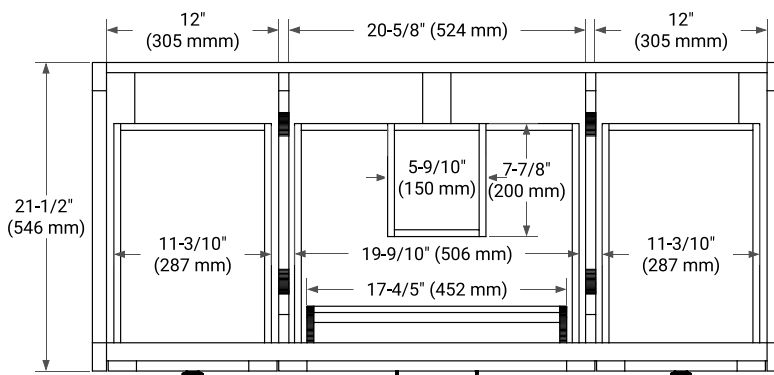

**BASE CABINET DIMENSIONS**

48" W x 21.5" D x 34.5" H

**FEATURES**

- Solid wood frame and Plywood
- Soft-close system
- Dovetail construction
- Ample storage

**HARDWARE FINISHES**

Brushed Nickel    Matte Black

# 49" SINGLE OVAL SINK COUNTERTOP WITH 1.5 IN. THICKNESS

## OVERALL DIMENSIONS

49" W x 22" D x 1.5" H