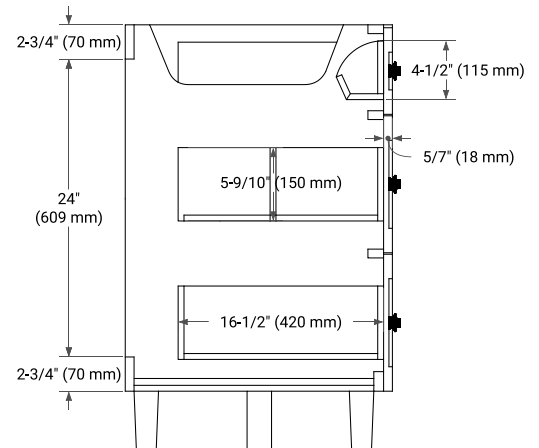

**BASE CABINET DIMENSIONS**

48" W x 21.5" D x 34.5" H

**FEATURES**

- Solid wood frame and Plywood
- Soft-close system
- Dovetail construction
- Ample storage

**HARDWARE FINISHES**

Brushed Nickel    Matte Black

# 49" SINGLE OVAL SINK COUNTERTOP WITH 1.5 IN. THICKNESS

## OVERALL DIMENSIONS

49" W x 22" D x 1.5" H

## THREE DIMENSIONAL COUNTERTOP VIEW