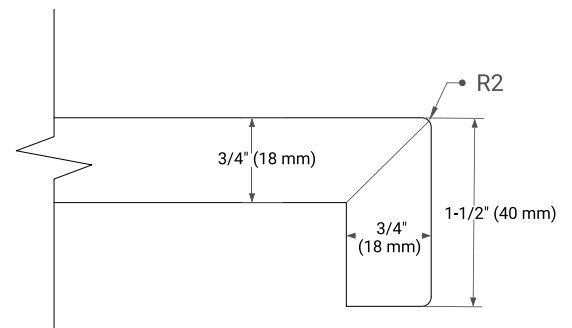

EDGE SIDE VIEW