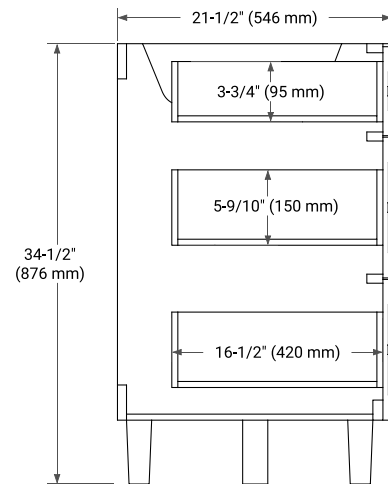

BASE CABINET DIMENSIONS

48" W x 21.5" D x 34.5" H

FEATURES

- Solid wood frame and Plywood
- Soft-close system
- Dovetail construction
- Ample storage

HARDWARE FINISHES

Brushed Nickel   Matte Black

AVAILABLE COLORS

White   Grey   Midnight Blue   White Oak

SIDE VIEW