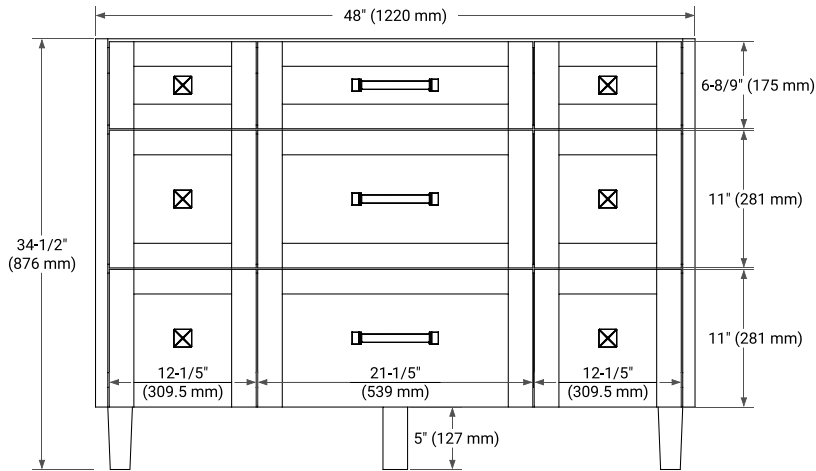

AVAILABLE COLORS

White   Grey   Midnight Blue   White Oak

FRONT VIEW