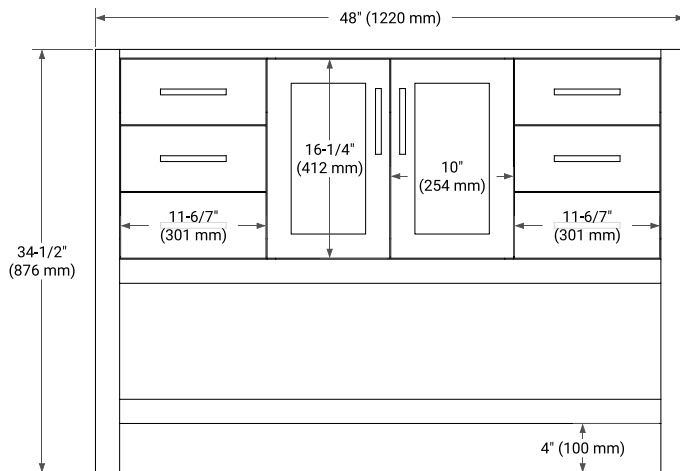

MAGNOLIA 48" SINGLE SINK BASE CABINET

ARIEL

BASE CABINET DIMENSIONS

48" W x 21.5" D x 34.5" H

FEATURES

- Solid wood frame & plywood panels
- Dovetail drawers and joints
- Soft closing doors & drawers

HARDWARE FINISHES*

White Grey Midnight Blue

FRONT VIEW

SIDE VIEW

PLAN VIEW

49" SINGLE OVAL SINK COUNTERTOP WITH 1.5 IN. THICKNESS

ARIEL

OVERALL DIMENSIONS

49" W x 22" D x 1.5" H

COUNTERTOP PLAN VIEW

EDGE SIDE VIEW

THREE DIMENSIONAL COUNTERTOP VIEW