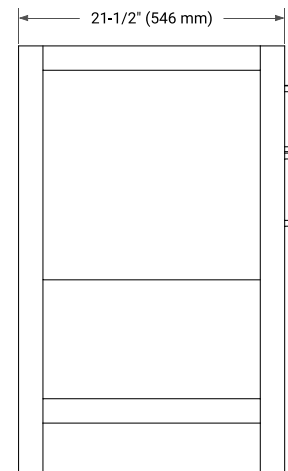

MAGNOLIA 48" SINGLE SINK BASE CABINET

ARIEL

BASE CABINET DIMENSIONS

48" W x 21.5" D x 34.5" H

FEATURES

- Solid wood frame & plywood panels
- Dovetail drawers and joints
- Soft closing doors & drawers

HARDWARE FINISHES*

White Grey Midnight Blue

FRONT VIEW

SIDE VIEW

PLAN VIEW

49" SINGLE OVAL SINK COUNTERTOP WITH 1.5 IN. THICKNESS

ARIEL

OVERALL DIMENSIONS

49" W x 22" D x 1.5" H

COUNTERTOP PLAN VIEW

EDGE SIDE VIEW

THREE DIMENSIONAL COUNTERTOP VIEW