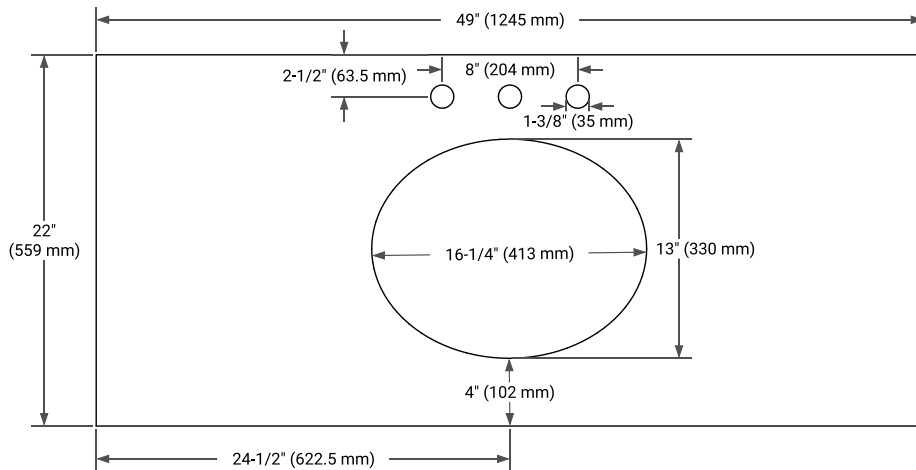

MAGNOLIA 48" SINGLE SINK BASE CABINET

ARIEL

BASE CABINET DIMENSIONS

48" W x 21.5" D x 34.5" H

FEATURES

- Solid wood frame & plywood panels
- Dovetail drawers and joints
- Soft closing doors & drawers

HARDWARE FINISHES*

White Grey Midnight Blue

FRONT VIEW

SIDE VIEW

PLAN VIEW

49" SINGLE OVAL SINK COUNTERTOP WITH 1.5 IN. THICKNESS

ARIEL

OVERALL DIMENSIONS

49" W x 22" D x 1.5" H

COUNTERTOP OPTIONS

Carrara Marble

White Quartz

FEATURES

- Solid countertop with mitered edges & seams
- Undermount white oval sink
- Pre-drilled for 8" widespread faucet

INCLUDED

- Countertop
- Matching Backsplash
- Oval Sink

COUNTERTOP PLAN VIEW

EDGE SIDE VIEW

THREE DIMENSIONAL COUNTERTOP VIEW