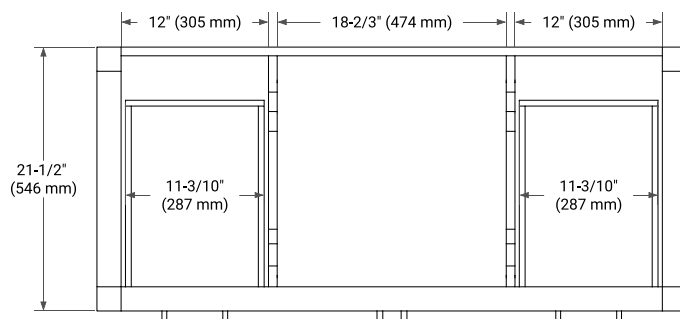

MAGNOLIA 48" SINGLE SINK BASE CABINET

ARIEL

BASE CABINET DIMENSIONS

48" W x 21.5" D x 34.5" H

FEATURES

- Solid wood frame & plywood panels
- Dovetail drawers and joints
- Soft closing doors & drawers

HARDWARE FINISHES*

White Grey Midnight Blue

FRONT VIEW

SIDE VIEW

PLAN VIEW

49" SINGLE OVAL SINK COUNTERTOP WITH 1.5 IN. THICKNESS

ARIEL

OVERALL DIMENSIONS

49" W x 22" D x 1.5" H

COUNTERTOP PLAN VIEW

EDGE SIDE VIEW

THREE DIMENSIONAL COUNTERTOP VIEW