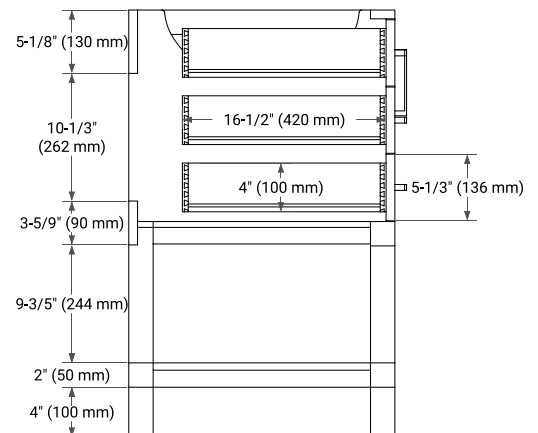

MAGNOLIA 48" SINGLE SINK BASE CABINET

ARIEL

BASE CABINET DIMENSIONS

48" W x 21.5" D x 34.5" H

FEATURES

- Solid wood frame & plywood panels
- Dovetail drawers and joints
- Soft closing doors & drawers

HARDWARE FINISHES*

White Grey Midnight Blue

FRONT VIEW

SIDE VIEW

PLAN VIEW

49" SINGLE OVAL SINK COUNTERTOP WITH 1.5 IN. THICKNESS

ARIEL

OVERALL DIMENSIONS

49" W x 22" D x 1.5" H

COUNTERTOP OPTIONS

Carrara Marble

White Quartz

FEATURES

- Solid countertop with mitered edges & seams
- Undermount white oval sink
- Pre-drilled for 8" widespread faucet

INCLUDED

- Countertop
- Matching Backsplash
- Oval Sink

COUNTERTOP PLAN VIEW

EDGE SIDE VIEW

THREE DIMENSIONAL COUNTERTOP VIEW