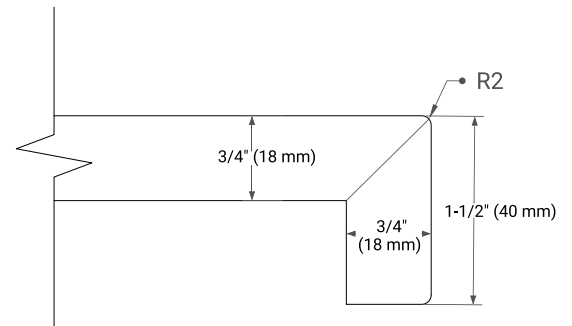

White Grey Midnight Blue

FRONT VIEW

SIDE VIEW

PLAN VIEW

49" SINGLE OVAL SINK COUNTERTOP WITH 1.5 IN. THICKNESS

ARIEL

OVERALL DIMENSIONS

49" W x 22" D x 1.5" H

COUNTERTOP OPTIONS

Carrara Marble

White Quartz

FEATURES

- Solid countertop with mitered edges & seams
- Undermount white oval sink
- Pre-drilled for 8" widespread faucet

INCLUDED

- Countertop
- Matching Backsplash
- Oval Sink

COUNTERTOP PLAN VIEW

EDGE SIDE VIEW

THREE DIMENSIONAL COUNTERTOP VIEW