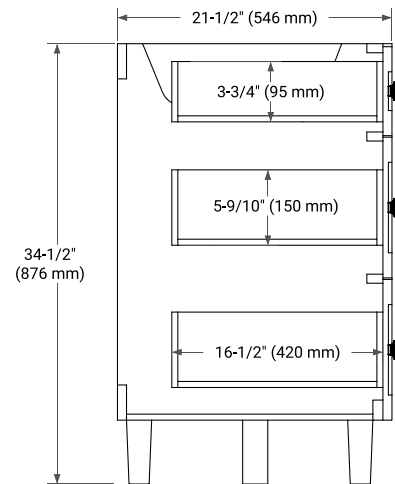

BASE CABINET DIMENSIONS

48" W x 21.5" D x 34.5" H

FEATURES

- Solid wood frame and Plywood
- Soft-close system
- Dovetail construction
- Ample storage

HARDWARE FINISHES

Brushed Nickel   Matte Black

AVAILABLE COLORS

White   Grey   Midnight Blue   White Oak

SIDE VIEW