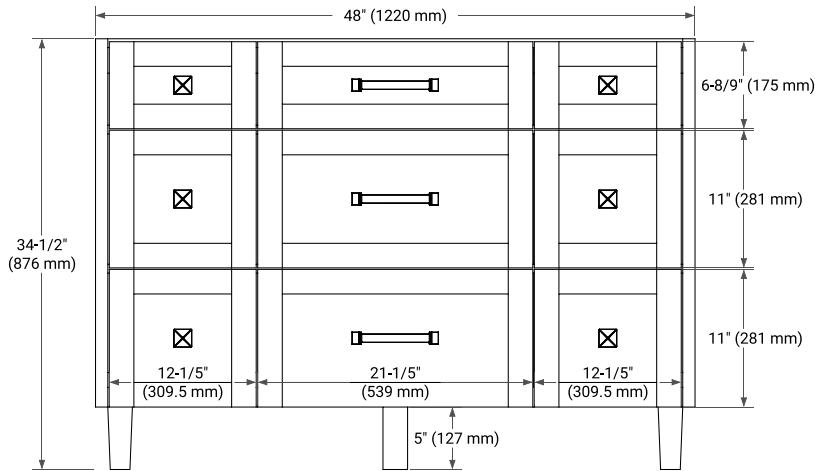

AVAILABLE COLORS

White   Grey   Midnight Blue   White Oak

FRONT VIEW