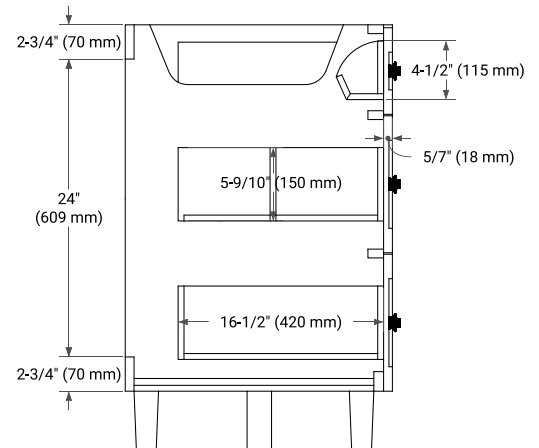

**BASE CABINET DIMENSIONS**

48" W x 21.5" D x 34.5" H

**FEATURES**

- Solid wood frame and Plywood
- Soft-close system
- Dovetail construction
- Ample storage

**HARDWARE FINISHES**

Brushed Nickel    Matte Black

# 49" SINGLE RECTANGLE SINK COUNTERTOP WITH 1.5 IN. THICKNESS

## OVERALL DIMENSIONS

49" W x 22" D x 1.5" H

## THREE DIMENSIONAL COUNTERTOP VIEW