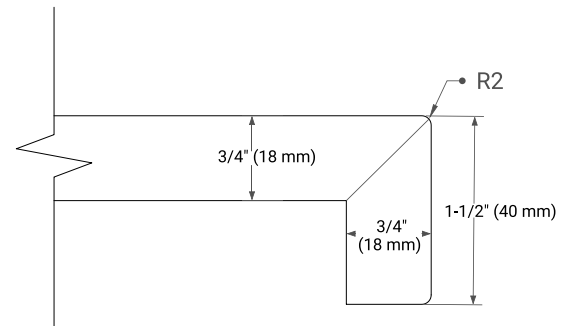

EDGE SIDE VIEW