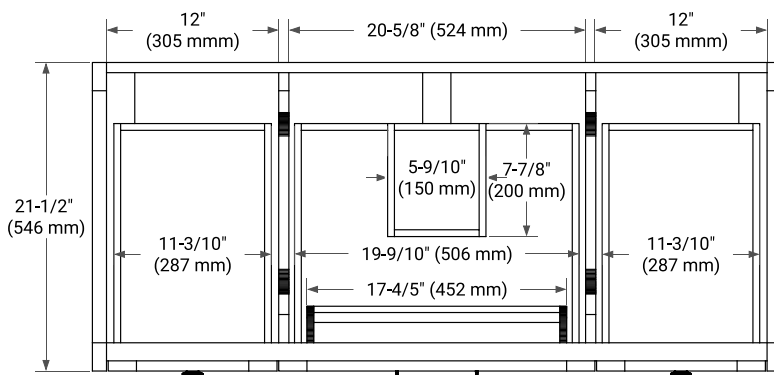

**BASE CABINET DIMENSIONS**

48" W x 21.5" D x 34.5" H

**FEATURES**

- Solid wood frame and Plywood
- Soft-close system
- Dovetail construction
- Ample storage

**HARDWARE FINISHES**

Brushed Nickel    Matte Black

# 49" SINGLE RECTANGLE SINK COUNTERTOP WITH 1.5 IN. THICKNESS

## OVERALL DIMENSIONS

49" W x 22" D x 1.5" H