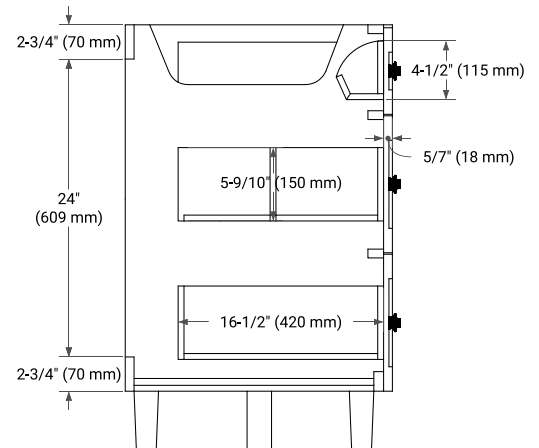

BASE CABINET DIMENSIONS

54" W x 21.5" D x 34.5" H

FEATURES

- Solid wood frame and Plywood
- Soft-close system
- Dovetail construction
- Ample storage

HARDWARE FINISHES

Brushed Nickel Matte Black

AVAILABLE COLORS

White Grey Midnight Blue White Oak

FRONT VIEW

SIDE VIEW

PLAN VIEW

OVERALL DIMENSIONS

54.25" W x 22" D x 1.5" H

COUNTERTOP OPTIONS

Carrara White Quartz

FEATURES

- Solid countertop with mitered edges & seams
- Undermount white oval sink
- Pre-drilled for 8" widespread faucet

INCLUDED

- Countertop
- Matching Backsplash
- Oval Sink

COUNTERTOP PLAN VIEW

EDGE SIDE VIEW

THREE DIMENSIONAL COUNTERTOP VIEW