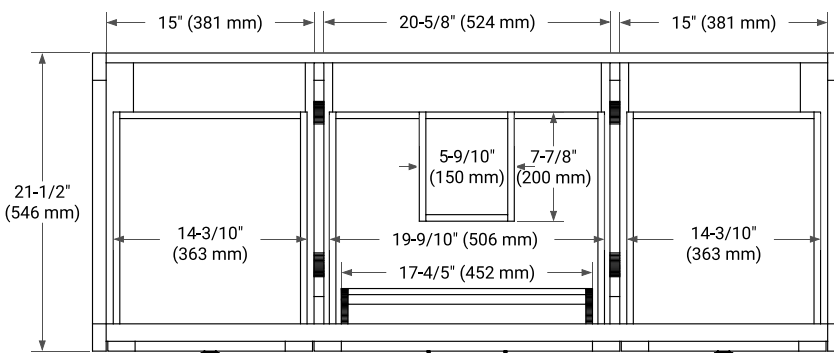

BASE CABINET DIMENSIONS

54" W x 21.5" D x 34.5" H

FEATURES

- Solid wood frame and Plywood
- Soft-close system
- Dovetail construction
- Ample storage

HARDWARE FINISHES

Brushed Nickel Matte Black

AVAILABLE COLORS

White Grey Midnight Blue White Oak

FRONT VIEW

SIDE VIEW

PLAN VIEW

OVERALL DIMENSIONS

54.25" W x 22" D x 1.5" H

COUNTERTOP OPTIONS

Carrara White Quartz

FEATURES

- Solid countertop with mitered edges & seams
- Undermount white oval sink
- Pre-drilled for 8" widespread faucet

INCLUDED

- Countertop
- Matching Backsplash
- Oval Sink

COUNTERTOP PLAN VIEW

EDGE SIDE VIEW

THREE DIMENSIONAL COUNTERTOP VIEW