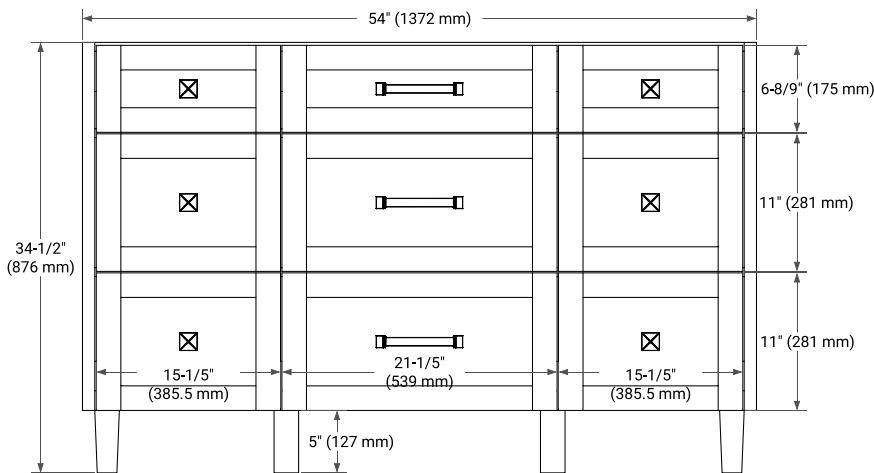

BASE CABINET DIMENSIONS

54" W x 21.5" D x 34.5" H

FEATURES

- Solid wood frame and Plywood
- Soft-close system
- Dovetail construction
- Ample storage

HARDWARE FINISHES

Brushed Nickel Matte Black

AVAILABLE COLORS

White Grey Midnight Blue White Oak

FRONT VIEW

SIDE VIEW

PLAN VIEW

OVERALL DIMENSIONS

54.25" W x 22" D x 1.5" H

COUNTERTOP OPTIONS

Carrara White Quartz

FEATURES

- Solid countertop with mitered edges & seams
- Undermount white oval sink
- Pre-drilled for 8" widespread faucet

INCLUDED

- Countertop
- Matching Backsplash
- Oval Sink

COUNTERTOP PLAN VIEW

EDGE SIDE VIEW

THREE DIMENSIONAL COUNTERTOP VIEW