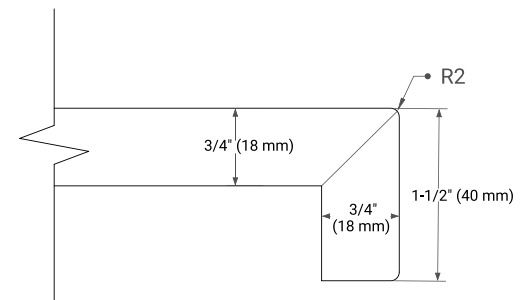

White Grey Midnight Blue White Oak

FRONT VIEW

SIDE VIEW

PLAN VIEW

OVERALL DIMENSIONS

54.25" W x 22" D x 1.5" H

COUNTERTOP OPTIONS

Carrara White Quartz

FEATURES

- Solid countertop with mitered edges & seams
- Undermount white oval sink
- Pre-drilled for 8" widespread faucet

INCLUDED

- Countertop
- Matching Backsplash
- Oval Sink

COUNTERTOP PLAN VIEW

EDGE SIDE VIEW

THREE DIMENSIONAL COUNTERTOP VIEW