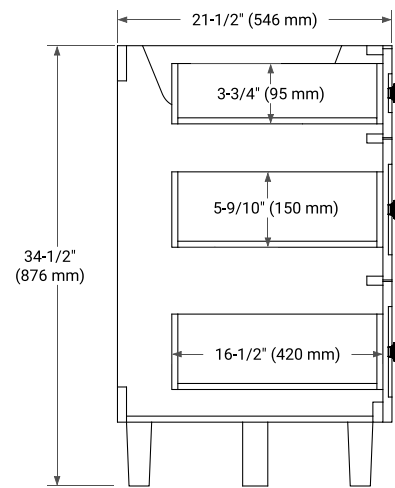

BASE CABINET DIMENSIONS

54" W x 21.5" D x 34.5" H

FEATURES

- Solid wood frame and Plywood
- Soft-close system
- Dovetail construction
- Ample storage

HARDWARE FINISHES

Brushed Nickel Matte Black

AVAILABLE COLORS

White Grey Midnight Blue White Oak

FRONT VIEW

SIDE VIEW

PLAN VIEW

OVERALL DIMENSIONS

54.25" W x 22" D x 1.5" H

COUNTERTOP OPTIONS

Carrara White Quartz

FEATURES

- Solid countertop with mitered edges & seams
- Undermount white oval sink
- Pre-drilled for 8" widespread faucet

INCLUDED

- Countertop
- Matching Backsplash
- Oval Sink

COUNTERTOP PLAN VIEW

EDGE SIDE VIEW

THREE DIMENSIONAL COUNTERTOP VIEW