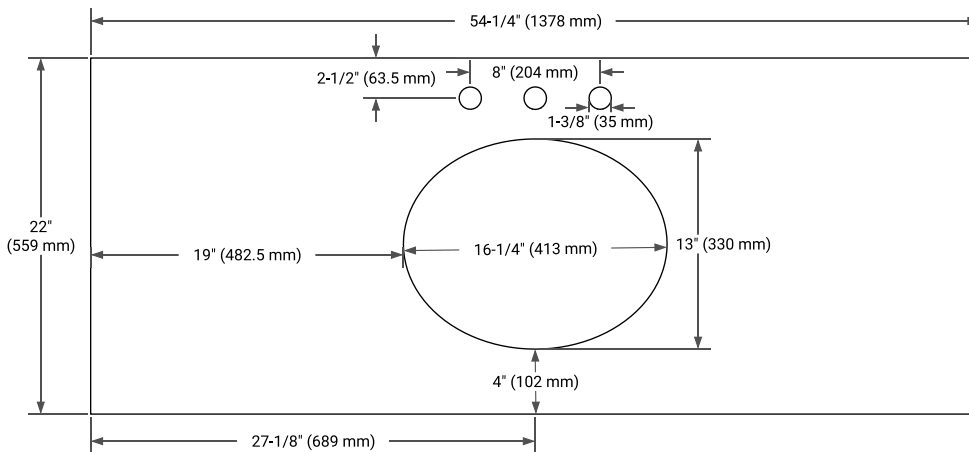

BASE CABINET DIMENSIONS

54" W x 21.5" D x 34.5" H

FEATURES

- Solid wood frame and Plywood
- Soft-close system
- Dovetail construction
- Ample storage

HARDWARE FINISHES

Brushed Nickel Matte Black

AVAILABLE COLORS

White Grey Midnight Blue White Oak

FRONT VIEW

SIDE VIEW

PLAN VIEW

OVERALL DIMENSIONS

54.25" W x 22" D x 1.5" H

COUNTERTOP OPTIONS

Carrara White Quartz

FEATURES

- Solid countertop with mitered edges & seams
- Undermount white oval sink
- Pre-drilled for 8" widespread faucet

INCLUDED

- Countertop
- Matching Backsplash
- Oval Sink

COUNTERTOP PLAN VIEW

EDGE SIDE VIEW

THREE DIMENSIONAL COUNTERTOP VIEW