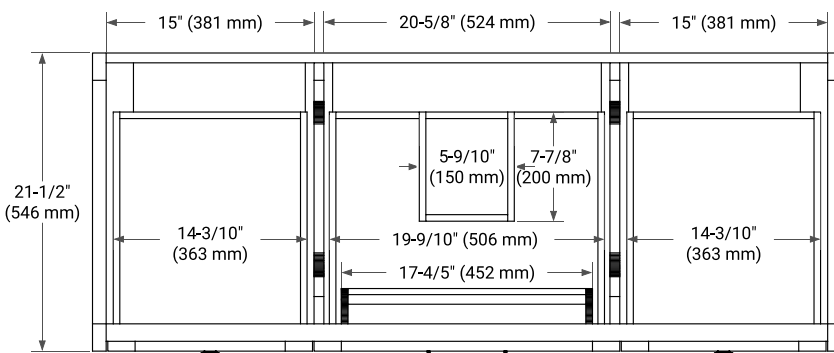

MONROE 54" SINGLE SINK BASE CABINET

ARIEL

BASE CABINET DIMENSIONS

54" W x 21.5" D x 34.5" H

FEATURES

- Solid wood frame and Plywood
- Soft-close system
- Dovetail construction
- Ample storage

HARDWARE FINISHES

Brushed Nickel Matte Black

AVAILABLE COLORS

White Grey Midnight Blue White Oak

FRONT VIEW

SIDE VIEW

PLAN VIEW

OVERALL DIMENSIONS

55" W x 22" D x 1.5" H

COUNTERTOP PLAN VIEW

EDGE SIDE VIEW

THREE DIMENSIONAL COUNTERTOP VIEW