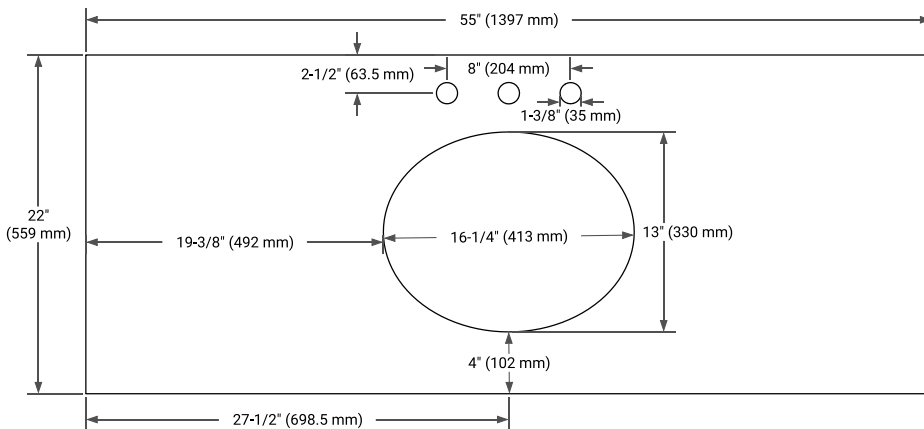

MONROE 54" SINGLE SINK BASE CABINET

ARIEL

BASE CABINET DIMENSIONS

54" W x 21.5" D x 34.5" H

FEATURES

- Solid wood frame and Plywood
- Soft-close system
- Dovetail construction
- Ample storage

HARDWARE FINISHES

Brushed Nickel Matte Black

AVAILABLE COLORS

White Grey Midnight Blue White Oak

FRONT VIEW

SIDE VIEW

PLAN VIEW

OVERALL DIMENSIONS

55" W x 22" D x 1.5" H

COUNTERTOP OPTIONS

Carrara Marble

White Quartz

FEATURES

- Solid countertop with mitered edges & seams
- Undermount white oval sink
- Pre-drilled for 8" widespread faucet

INCLUDED

- Countertop
- Matching Backsplash
- Oval Sink

COUNTERTOP PLAN VIEW

EDGE SIDE VIEW

THREE DIMENSIONAL COUNTERTOP VIEW