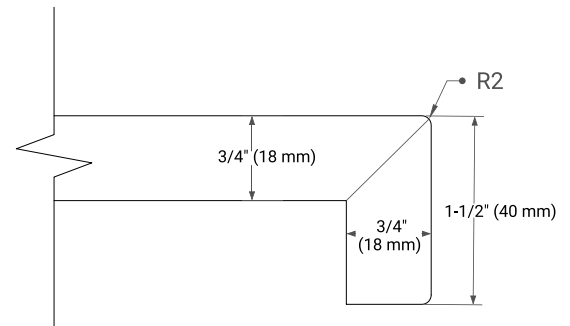

MONROE 54" SINGLE SINK BASE CABINET

ARIEL

BASE CABINET DIMENSIONS

54" W x 21.5" D x 34.5" H

FEATURES

- Solid wood frame and Plywood
- Soft-close system
- Dovetail construction
- Ample storage

HARDWARE FINISHES

Brushed Nickel Matte Black

AVAILABLE COLORS

White Grey Midnight Blue White Oak

FRONT VIEW

SIDE VIEW

PLAN VIEW

OVERALL DIMENSIONS

55" W x 22" D x 1.5" H

COUNTERTOP OPTIONS

Carrara Marble

White Quartz

FEATURES

- Solid countertop with mitered edges & seams
- Undermount white oval sink
- Pre-drilled for 8" widespread faucet

INCLUDED

- Countertop
- Matching Backsplash
- Oval Sink

COUNTERTOP PLAN VIEW

EDGE SIDE VIEW

THREE DIMENSIONAL COUNTERTOP VIEW