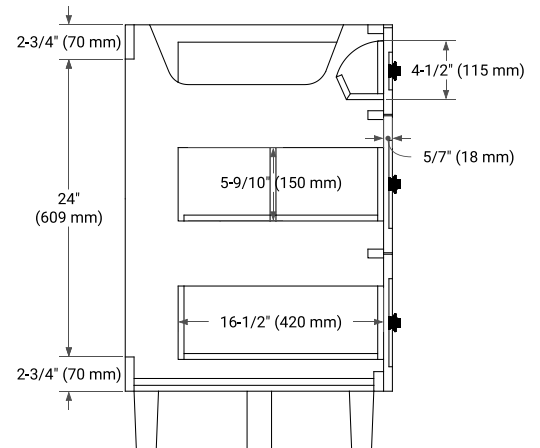

MONROE 54" SINGLE SINK BASE CABINET

ARIEL

BASE CABINET DIMENSIONS

54" W x 21.5" D x 34.5" H

FEATURES

- Solid wood frame and Plywood
- Soft-close system
- Dovetail construction
- Ample storage

HARDWARE FINISHES

Brushed Nickel Matte Black

AVAILABLE COLORS

White Grey Midnight Blue White Oak

FRONT VIEW

SIDE VIEW

PLAN VIEW

OVERALL DIMENSIONS

55" W x 22" D x 1.5" H

COUNTERTOP PLAN VIEW

EDGE SIDE VIEW

THREE DIMENSIONAL COUNTERTOP VIEW