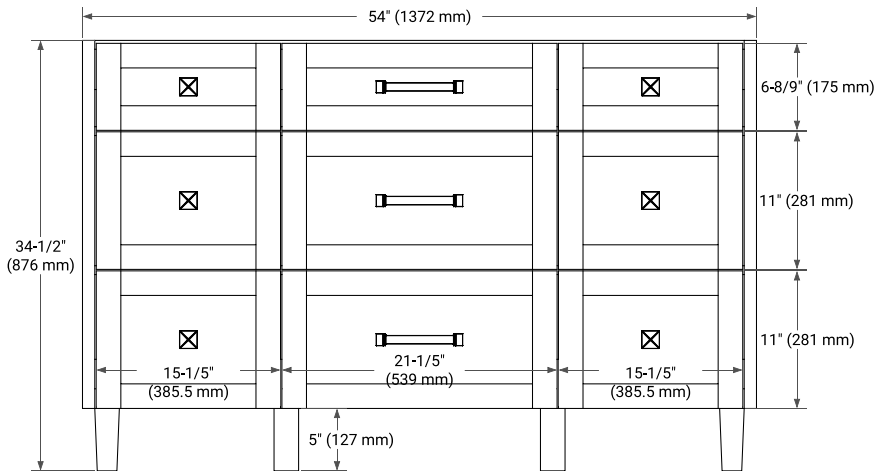

MONROE 54" SINGLE SINK BASE CABINET

ARIEL

BASE CABINET DIMENSIONS

54" W x 21.5" D x 34.5" H

FEATURES

- Solid wood frame and Plywood
- Soft-close system
- Dovetail construction
- Ample storage

HARDWARE FINISHES

Brushed Nickel Matte Black

AVAILABLE COLORS

White Grey Midnight Blue White Oak

FRONT VIEW

SIDE VIEW

PLAN VIEW

OVERALL DIMENSIONS

55" W x 22" D x 1.5" H

COUNTERTOP OPTIONS

Carrara Marble

White Quartz

FEATURES

- Solid countertop with mitered edges & seams
- Undermount white oval sink
- Pre-drilled for 8" widespread faucet

INCLUDED

- Countertop
- Matching Backsplash
- Oval Sink

COUNTERTOP PLAN VIEW

EDGE SIDE VIEW

THREE DIMENSIONAL COUNTERTOP VIEW