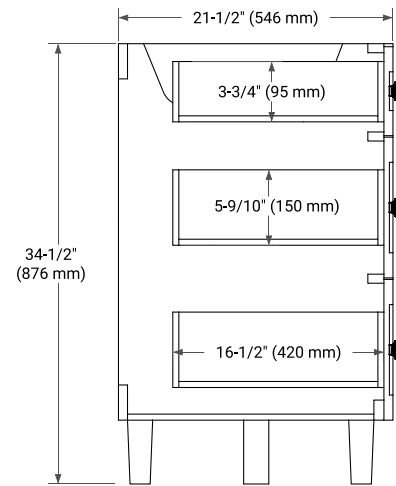

MONROE 54" SINGLE SINK BASE CABINET

ARIEL

BASE CABINET DIMENSIONS

54" W x 21.5" D x 34.5" H

FEATURES

- Solid wood frame and Plywood
- Soft-close system
- Dovetail construction
- Ample storage

HARDWARE FINISHES

Brushed Nickel Matte Black

AVAILABLE COLORS

White Grey Midnight Blue White Oak

FRONT VIEW

SIDE VIEW

PLAN VIEW

OVERALL DIMENSIONS

55" W x 22" D x 1.5" H

COUNTERTOP PLAN VIEW

EDGE SIDE VIEW

THREE DIMENSIONAL COUNTERTOP VIEW