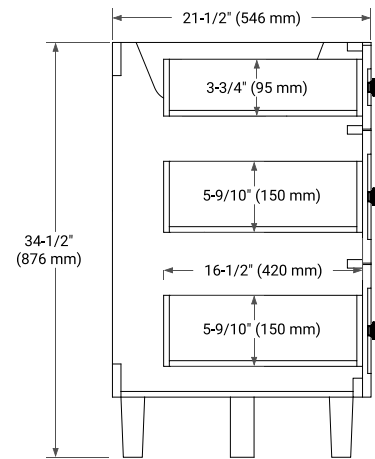

MONROE 54" SINGLE SINK BASE CABINET

ARIEL

BASE CABINET DIMENSIONS

54" W x 21.5" D x 34.5" H

FEATURES

- Solid wood frame and Plywood
- Soft-close system
- Dovetail construction
- Ample storage

HARDWARE FINISHES

Brushed Nickel Matte Black

AVAILABLE COLORS

White Grey Midnight Blue White Oak

FRONT VIEW

SIDE VIEW

PLAN VIEW

55" SINGLE RECTANGLE SINK COUNTERTOP WITH 1.5 IN. THICKNESS

ARIEL

OVERALL DIMENSIONS

55" W x 22" D x 1.5" H

COUNTERTOP OPTIONS

Carrara Marble

White Quartz

FEATURES

- Solid countertop with mitered edges & seams
- Undermount white rectangular sink
- Pre-drilled for 8" widespread faucet

INCLUDED

- Countertop
- Matching Backsplash
- Rectangle Sink

COUNTERTOP PLAN VIEW

EDGE SIDE VIEW

THREE DIMENSIONAL COUNTERTOP VIEW