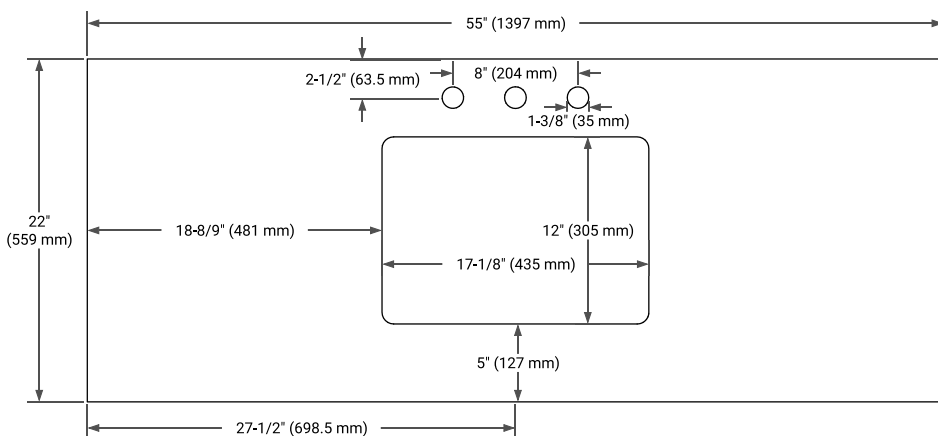

MONROE 54" SINGLE SINK BASE CABINET

ARIEL

BASE CABINET DIMENSIONS

54" W x 21.5" D x 34.5" H

FEATURES

- Solid wood frame and Plywood
- Soft-close system
- Dovetail construction
- Ample storage

HARDWARE FINISHES

OVERALL DIMENSIONS

55" W x 22" D x 1.5" H

COUNTERTOP OPTIONS

Carrara Marble

White Quartz

FEATURES

- Solid countertop with mitered edges & seams
- Undermount white rectangular sink
- Pre-drilled for 8" widespread faucet

INCLUDED

- Countertop
- Matching Backsplash
- Rectangle Sink

COUNTERTOP PLAN VIEW

EDGE SIDE VIEW

THREE DIMENSIONAL COUNTERTOP VIEW