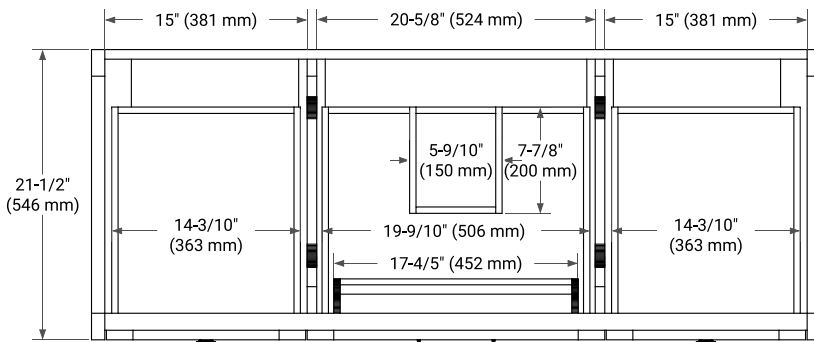

MONROE 54" SINGLE SINK BASE CABINET

ARIEL

BASE CABINET DIMENSIONS

54" W x 21.5" D x 34.5" H

FEATURES

- Solid wood frame and Plywood
- Soft-close system
- Dovetail construction
- Ample storage

HARDWARE FINISHES

Brushed Nickel Matte Black

AVAILABLE COLORS

White Grey Midnight Blue White Oak

FRONT VIEW

SIDE VIEW

PLAN VIEW

55" SINGLE RECTANGLE SINK COUNTERTOP WITH 1.5 IN. THICKNESS

ARIEL

OVERALL DIMENSIONS

55" W x 22" D x 1.5" H

COUNTERTOP OPTIONS

Carrara Marble

White Quartz

FEATURES

- Solid countertop with mitered edges & seams
- Undermount white rectangular sink
- Pre-drilled for 8" widespread faucet

INCLUDED

- Countertop
- Matching Backsplash
- Rectangle Sink

COUNTERTOP PLAN VIEW

EDGE SIDE VIEW

THREE DIMENSIONAL COUNTERTOP VIEW