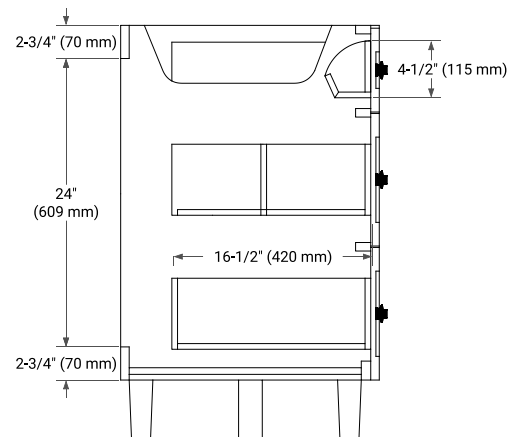

MONROE 54" SINGLE SINK BASE CABINET

ARIEL

BASE CABINET DIMENSIONS

54" W x 21.5" D x 34.5" H

FEATURES

- Solid wood frame and Plywood
- Soft-close system
- Dovetail construction
- Ample storage

HARDWARE FINISHES

Brushed Nickel Matte Black

AVAILABLE COLORS

White Grey Midnight Blue White Oak

FRONT VIEW

SIDE VIEW

PLAN VIEW

55" SINGLE RECTANGLE SINK COUNTERTOP WITH 1.5 IN. THICKNESS

ARIEL

OVERALL DIMENSIONS

55" W x 22" D x 1.5" H

COUNTERTOP OPTIONS

Carrara Marble

White Quartz

FEATURES

- Solid countertop with mitered edges & seams
- Undermount white rectangular sink
- Pre-drilled for 8" widespread faucet

INCLUDED

- Countertop
- Matching Backsplash
- Rectangle Sink

COUNTERTOP PLAN VIEW

EDGE SIDE VIEW

THREE DIMENSIONAL COUNTERTOP VIEW