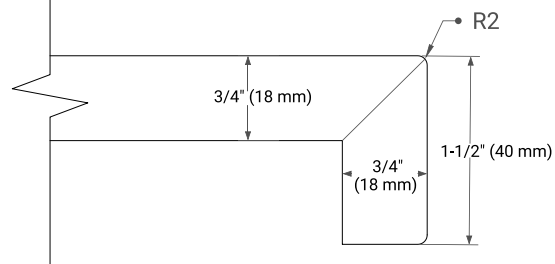

MONROE 54" SINGLE SINK BASE CABINET

ARIEL

BASE CABINET DIMENSIONS

54" W x 21.5" D x 34.5" H

FEATURES

- Solid wood frame and Plywood
- Soft-close system
- Dovetail construction
- Ample storage

HARDWARE FINISHES

OVERALL DIMENSIONS

55" W x 22" D x 1.5" H

COUNTERTOP OPTIONS

Carrara Marble

White Quartz

FEATURES

- Solid countertop with mitered edges & seams
- Undermount white rectangular sink
- Pre-drilled for 8" widespread faucet

INCLUDED

- Countertop
- Matching Backsplash
- Rectangle Sink

COUNTERTOP PLAN VIEW

EDGE SIDE VIEW

THREE DIMENSIONAL COUNTERTOP VIEW