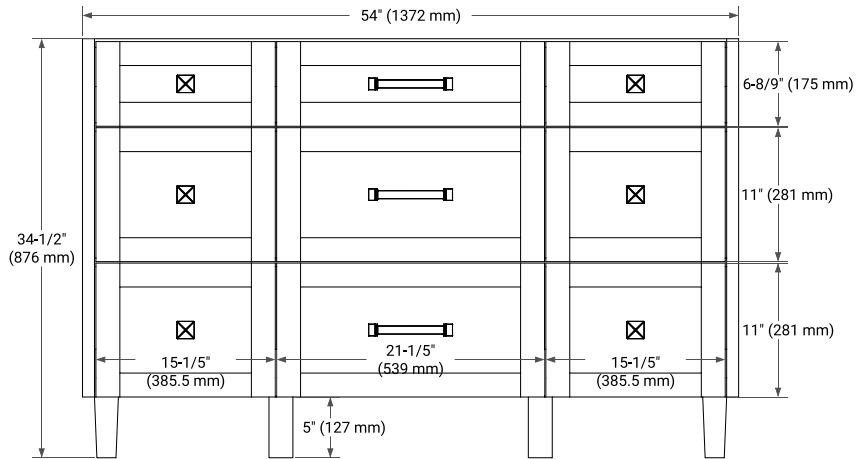

MONROE 54" SINGLE SINK BASE CABINET

ARIEL

BASE CABINET DIMENSIONS

54" W x 21.5" D x 34.5" H

FEATURES

- Solid wood frame and Plywood
- Soft-close system
- Dovetail construction
- Ample storage

HARDWARE FINISHES

Brushed Nickel Matte Black

AVAILABLE COLORS

White Grey Midnight Blue White Oak

FRONT VIEW

SIDE VIEW

PLAN VIEW

55" SINGLE RECTANGLE SINK COUNTERTOP WITH 1.5 IN. THICKNESS

ARIEL

OVERALL DIMENSIONS

55" W x 22" D x 1.5" H

COUNTERTOP OPTIONS

Carrara Marble

White Quartz

FEATURES

- Solid countertop with mitered edges & seams
- Undermount white rectangular sink
- Pre-drilled for 8" widespread faucet

INCLUDED

- Countertop
- Matching Backsplash
- Rectangle Sink

COUNTERTOP PLAN VIEW

EDGE SIDE VIEW

THREE DIMENSIONAL COUNTERTOP VIEW